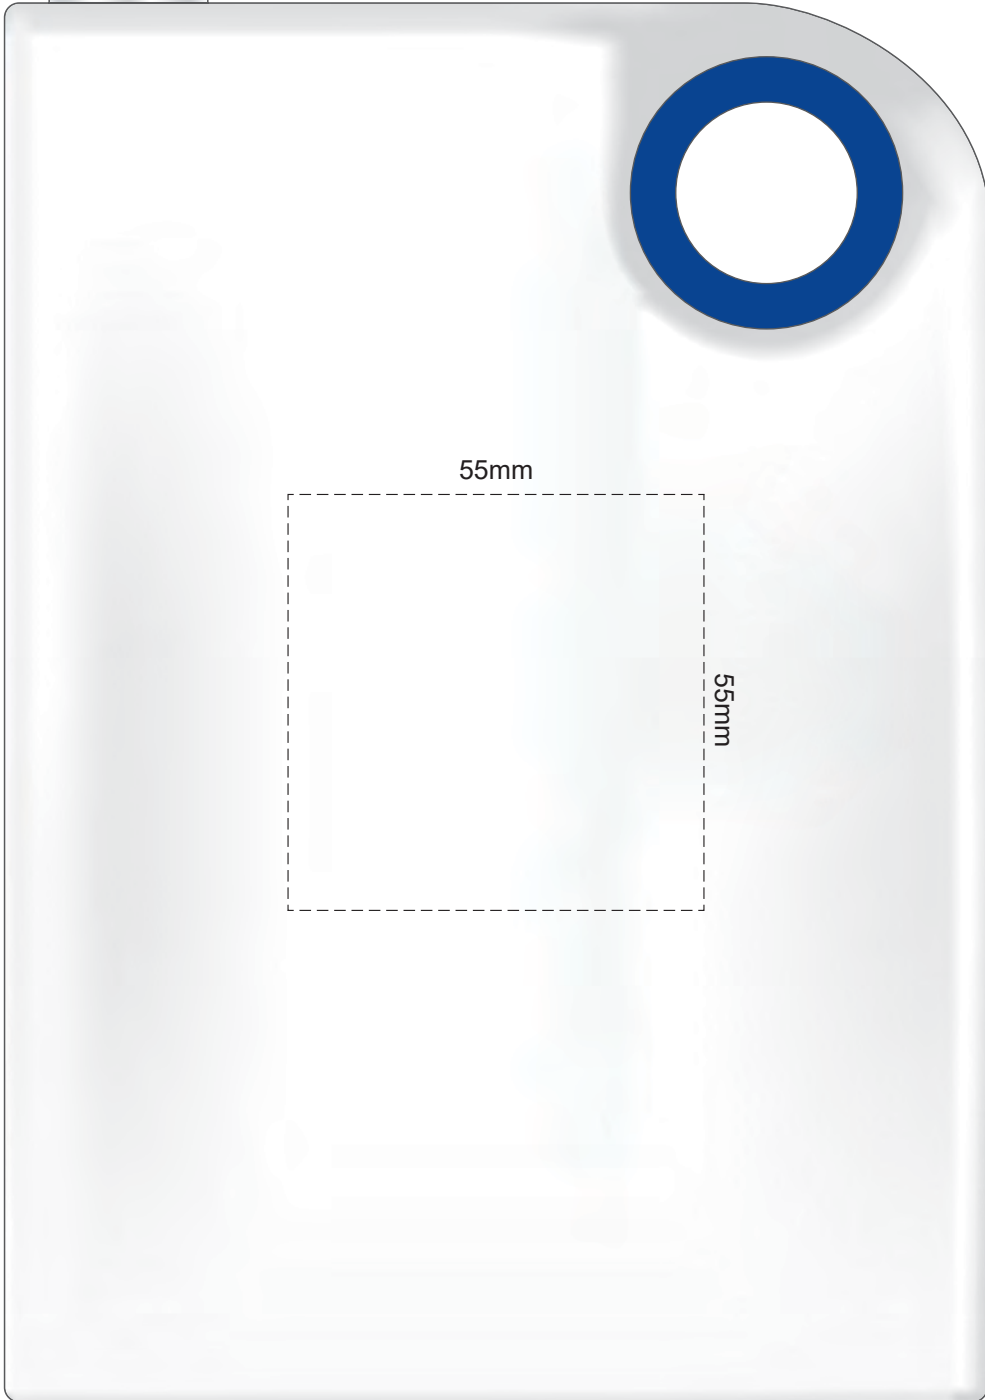

Lid and  
Silicone Ring

100% of Actual Size  
Pad Print

Lid and  
Silicone Ring

100% of Actual Size  
Screen Print (one colour)

Lid and  
Silicone Ring

100% of Actual Size  
Direct Digital