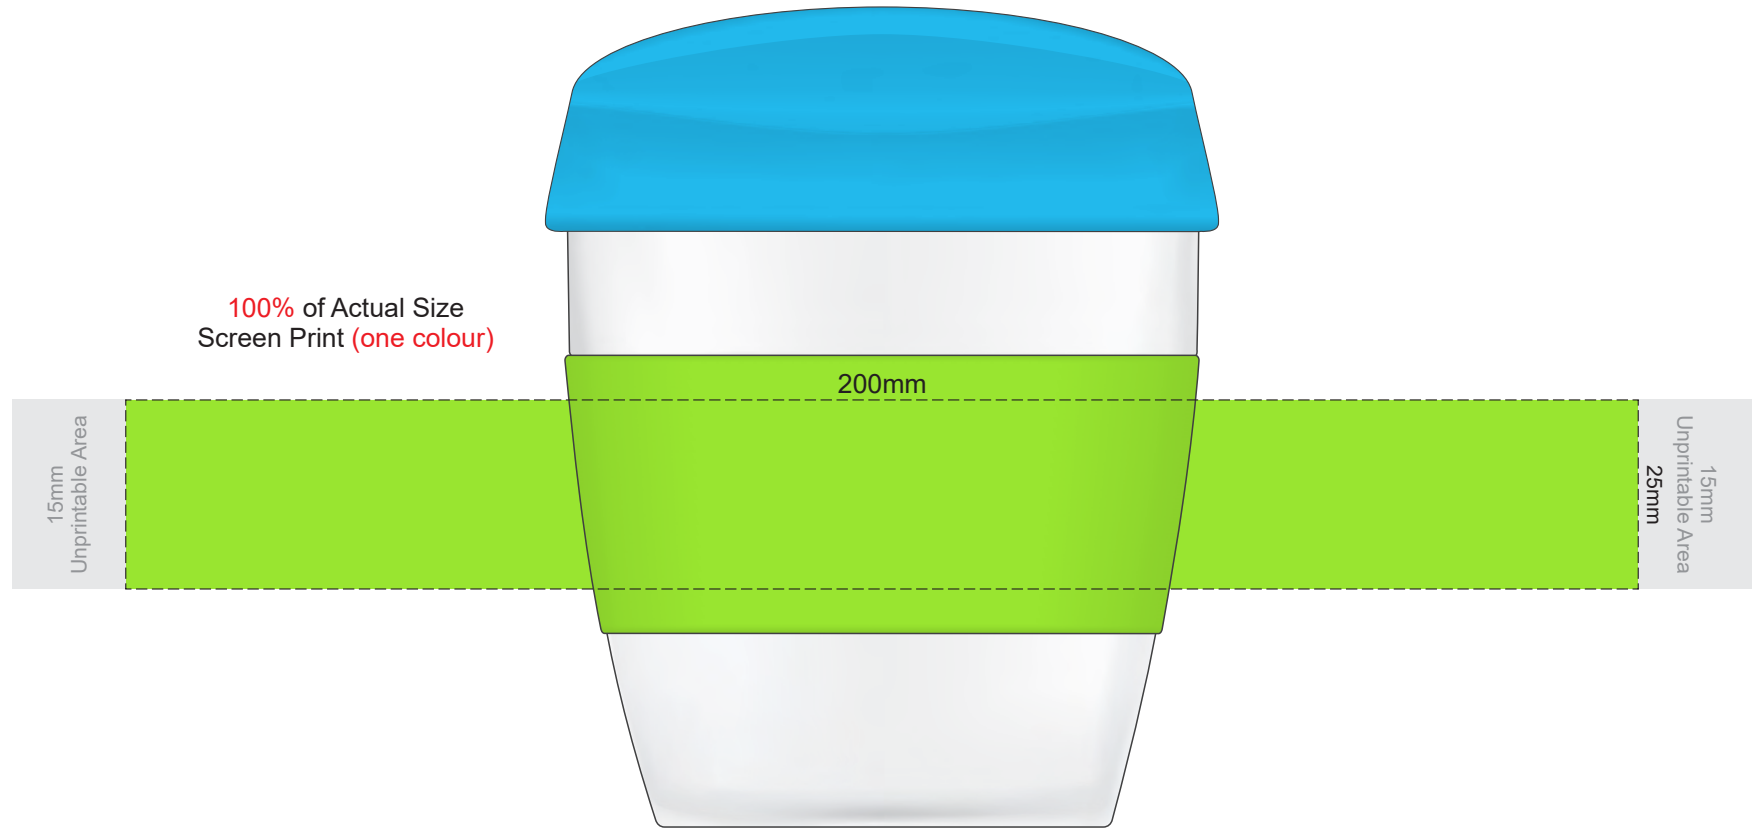

Lid	Band
	Warm Grey
	Grey

100% of Actual Size  
Pad Print

SIDE 1

SIDE 2

Lid	Band
	Warm Grey
	Grey

Red Line = Exact opposites of the product  
(centre artwork to the red line)

Lid	Band
	Warm Grey
	Grey

100% of Actual Size  
Silicone Digital Print  
Debossed

SIDE 1

SIDE 2

Lid	Band
	Warm Grey
	Grey

100% of Actual Size  
Pad Print (one colour)

100% of Actual Size  
Pad Print (one colour)

100% of Actual Size  
Digital Packaging Print

FRONT

100% of Actual Size  
Digital Packaging Print