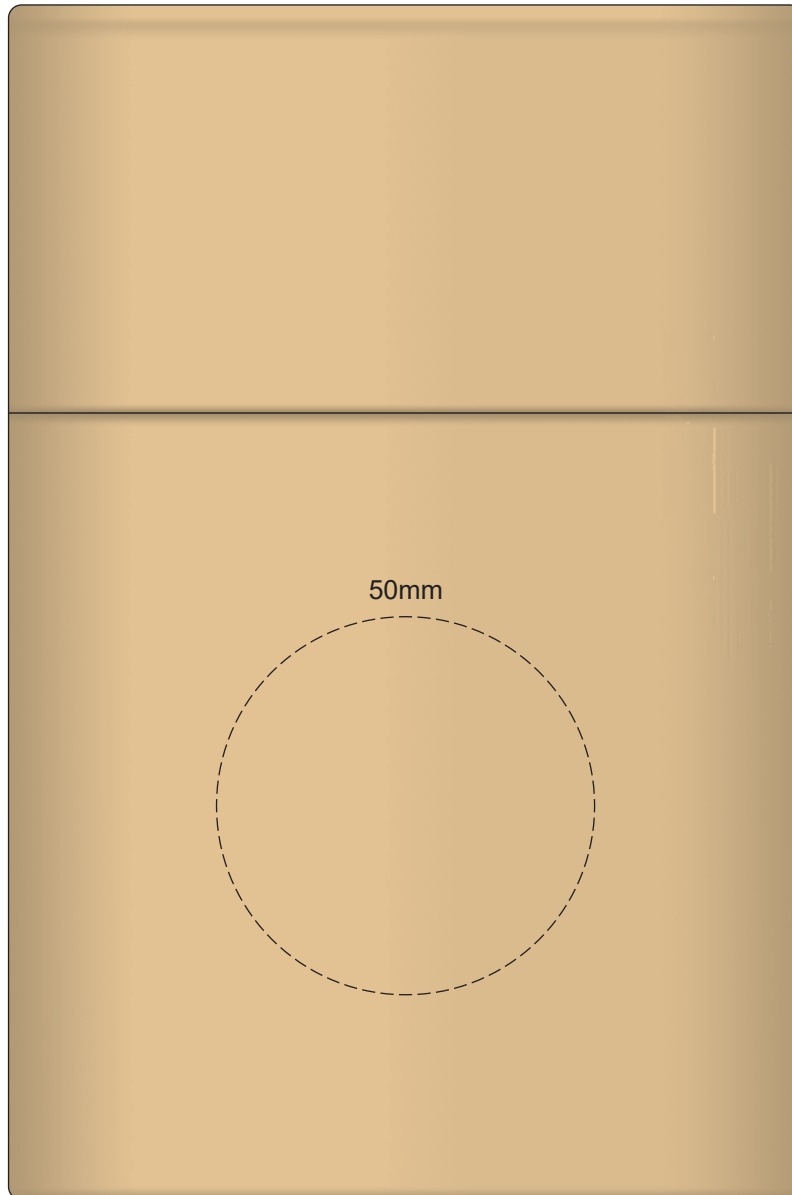

Lid	Band
	Warm Grey
	Grey

100% of Actual Size  
Pad Print

SIDE 1

SIDE 2

Lid	Band
	Warm Grey
	Grey

Red Line = Exact opposites of the product  
(centre artwork to the red line)

Lid	Band
	Warm Grey
	Grey

100% of Actual Size  
Silicone Digital Print  
Debossed

SIDE 1

SIDE 2

Lid	Band
	Warm Grey
	Grey

100% of Actual Size  
Pad Print (one colour)

100% of Actual Size  
Pad Print (one colour)

100% of Actual Size  
Digital Packaging Print

FRONT

100% of Actual Size  
Digital Packaging Print