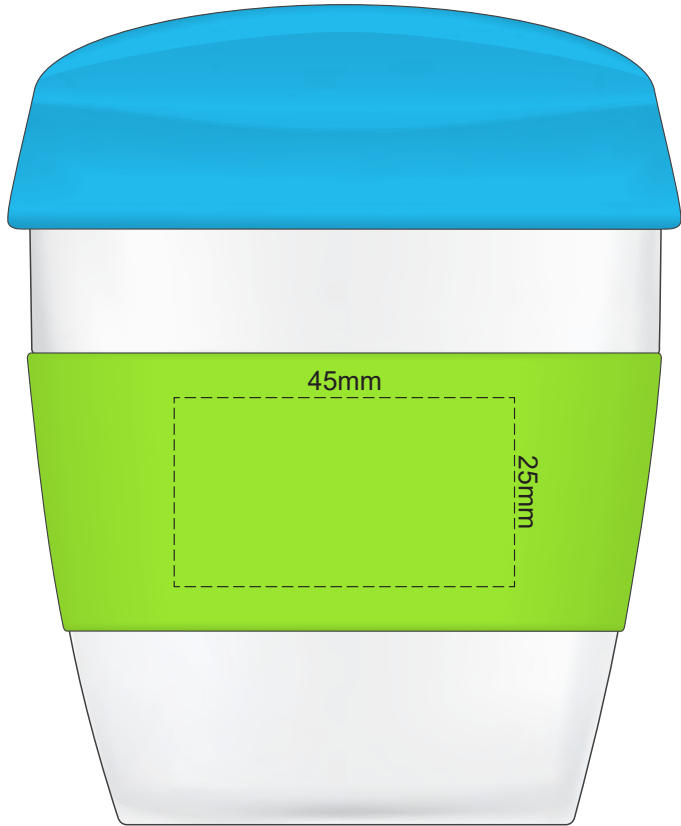

Lid	Band
	Warm Grey
	Grey

100% of Actual Size  
Pad Print

SIDE 1

SIDE 2

Lid	Band
	Warm Grey
	Grey

Red Line = Exact opposites of the product  
(centre artwork to the red line)

Lid	Band
	Warm Grey
	Grey

100% of Actual Size  
Silicone Digital Print  
Debossed

SIDE 1

SIDE 2

Lid	Band
	Warm Grey
	Grey

100% of Actual Size  
Pad Print (one colour)

100% of Actual Size  
Pad Print (one colour)

100% of Actual Size  
Digital Packaging Print

FRONT

100% of Actual Size  
Digital Packaging Print

TOP VIEW OF LID

Artwork will be printed directly onto the product via CMYK printing (no white),  
colours will not be vibrant due to white ink not being available for this process.