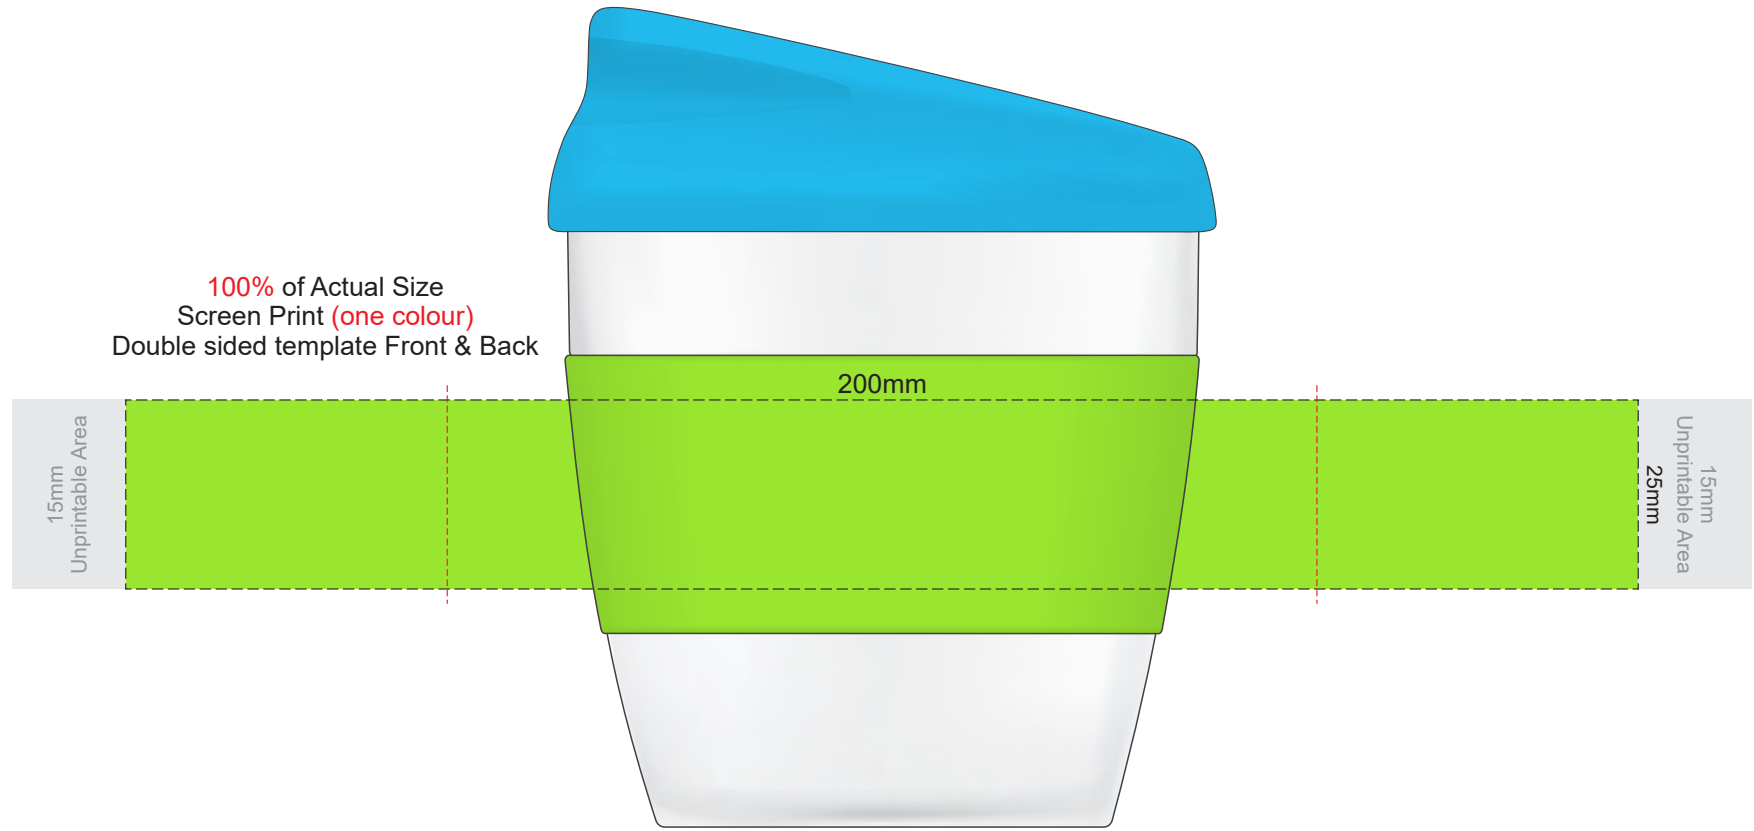

Lid	Band
	Warm Grey
	Grey

100% of Actual Size  
Pad Print

SIDE 1

SIDE 2

Lid	Band
	Warm Grey
	Grey

Red Line = Exact opposites of the product  
(centre artwork to the red line)

Lid	Band
	Warm Grey
	Grey

100% of Actual Size  
Silicone Digital Print  
Debossed

SIDE 1

SIDE 2

Lid	Band
	Warm Grey
	Grey

100% of Actual Size  
Pad Print (one colour)

100% of Actual Size  
Pad Print (one colour)

100% of Actual Size  
Digital Packaging Print

FRONT

100% of Actual Size  
Digital Packaging Print

TOP VIEW OF LID

Artwork will be printed directly onto the product via CMYK printing (no white),  
colours will not be vibrant due to white ink not being available for this process.