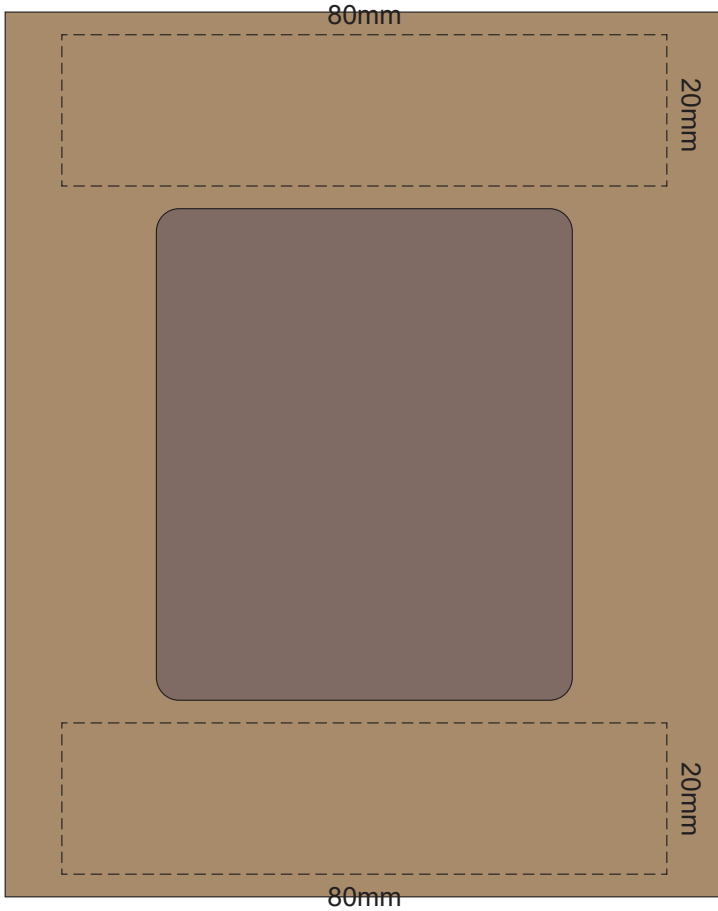

Lid	Band
	Warm Grey
	Grey

100% of Actual Size  
Pad Print

SIDE 1

SIDE 2

Lid	Band
	Warm Grey
	Grey

Red Line = Exact opposites of the product  
(centre artwork to the red line)

Lid	Band
	Warm Grey
	Grey

100% of Actual Size  
Silicone Digital Print  
Debossed

SIDE 1

SIDE 2

Lid	Band
	Warm Grey
	Grey

100% of Actual Size  
Pad Print (one colour)

100% of Actual Size  
Pad Print (one colour)

100% of Actual Size  
Digital Packaging Print

FRONT

100% of Actual Size  
Digital Packaging Print

TOP VIEW OF LID

Artwork will be printed directly onto the product via CMYK printing (no white),  
colours will not be vibrant due to white ink not being available for this process.