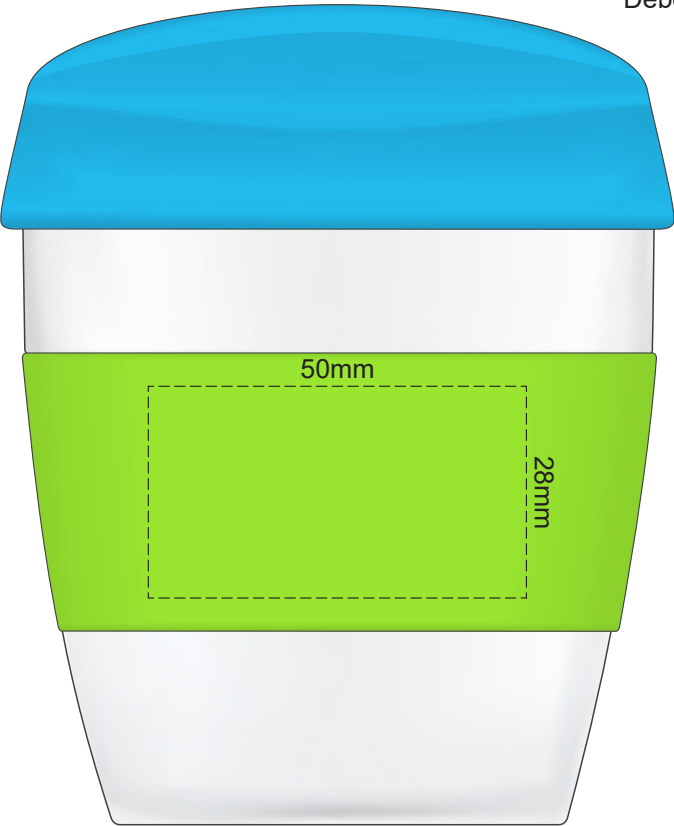

Lid	Band
	Warm Grey
	Grey

100% of Actual Size  
Pad Print

SIDE 1

SIDE 2

Lid	Band
	Warm Grey
	Grey

Red Line = Exact opposites of the product  
(centre artwork to the red line)

Lid	Band
	Warm Grey
	Grey

100% of Actual Size  
Silicone Digital Print  
Debossed

SIDE 1

SIDE 2

Lid	Band
	Warm Grey
	Grey

100% of Actual Size  
Pad Print (one colour)

100% of Actual Size  
Pad Print (one colour)

100% of Actual Size  
Digital Packaging Print

FRONT

100% of Actual Size  
Digital Packaging Print