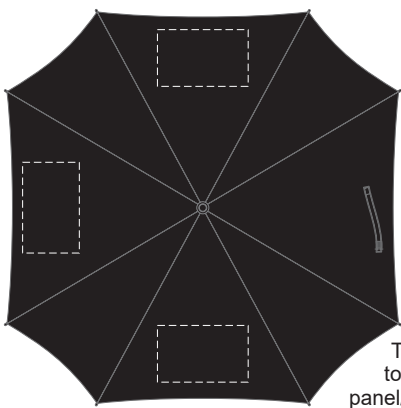

25% of Actual Size  
Screen Print (one colour)

Top view at 5%  
to indicate which  
panel/s to be decorated.

25% of Actual Size  
Digital Transfer

Top view at 5%  
to indicate which  
panel/s to be decorated.