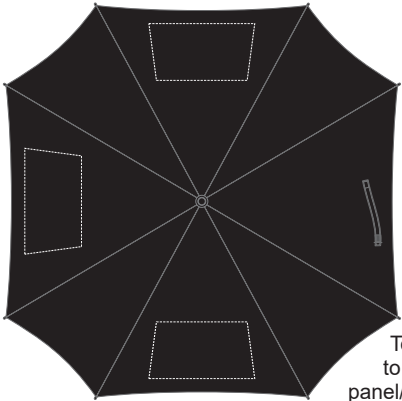

25% of Actual Size  
Screen Print (one colour)

Top view at 5%  
to indicate which  
panel/s to be decorated.

25% of Actual Size  
Digital Transfer

Top view at 5%  
to indicate which  
panel/s to be decorated.