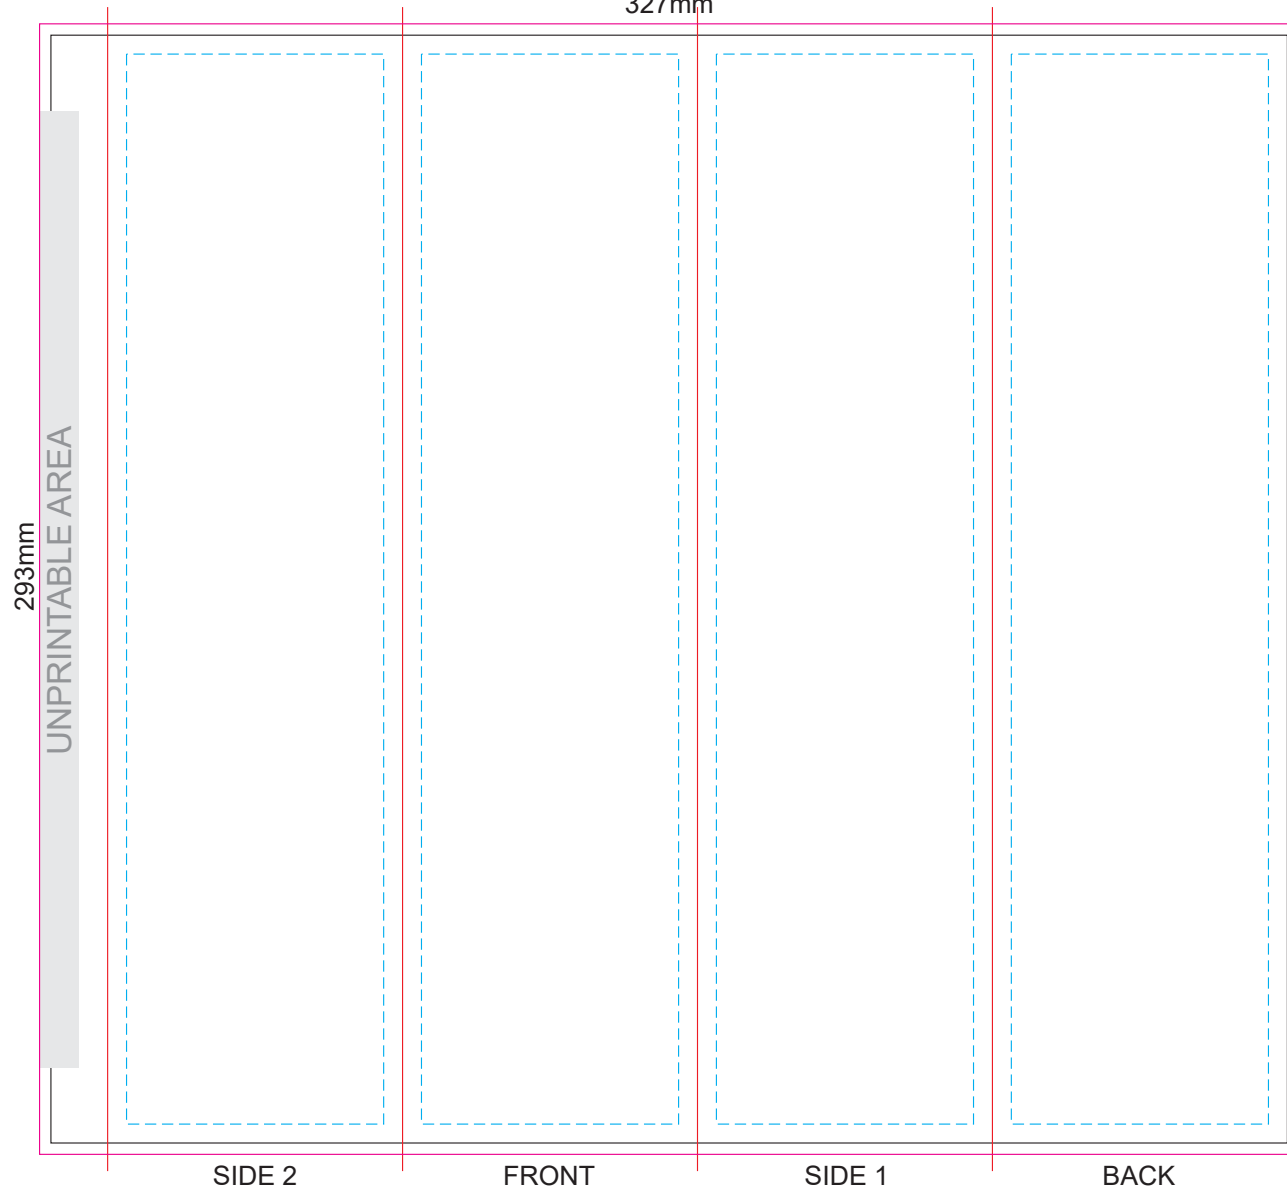

100% of Actual Size
Pad Print

70% of Actual Size
Screen Print

Approximately 18mm unprintable area

170mm

Approximately 18mm unprintable area
125mm

Red Line = Exact opposites of the product
(centre artwork to the red line)

70% of Actual Size
Rotary Digital
(Gloss Finish)

Red Line = Exact opposites of the product
(centre artwork to the red line)

GIFT BOX SLEEVE

50% of Actual Size
Digital Print
327mm

Blue Line = The SIGNIFICANT PRINT AREA
(Keep all critical images & text within this box)
Black Line = Maximum print area
Pink Line = Bleed off to here
Red Line = Fold Line