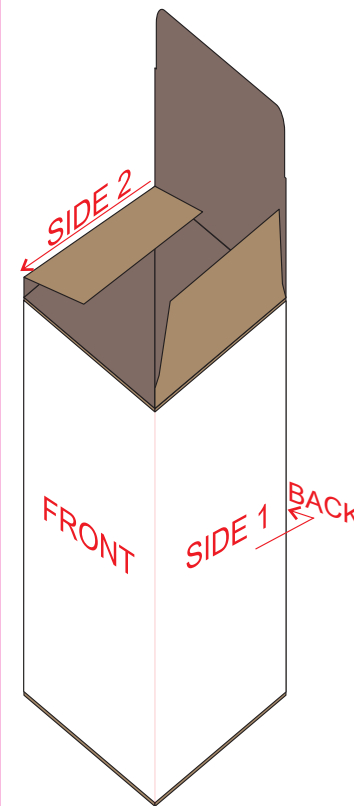

100% of Actual Size
Pad Print

70% of Actual Size
Screen Print

Approximately 18mm unprintable area

170mm

Approximately 18mm unprintable area
125mm

Red Line = Exact opposites of the product
(centre artwork to the red line)

70% of Actual Size
Rotary Digital
(Gloss Finish)

Red Line = Exact opposites of the product
(centre artwork to the red line)

GIFT BOX SLEEVE

50% of Actual Size
Digital Print
327mm

Blue Line = The SIGNIFICANT PRINT AREA
(Keep all critical images & text within this box)
Black Line = Maximum print area
Pink Line = Bleed off to here
Red Line = Fold Line