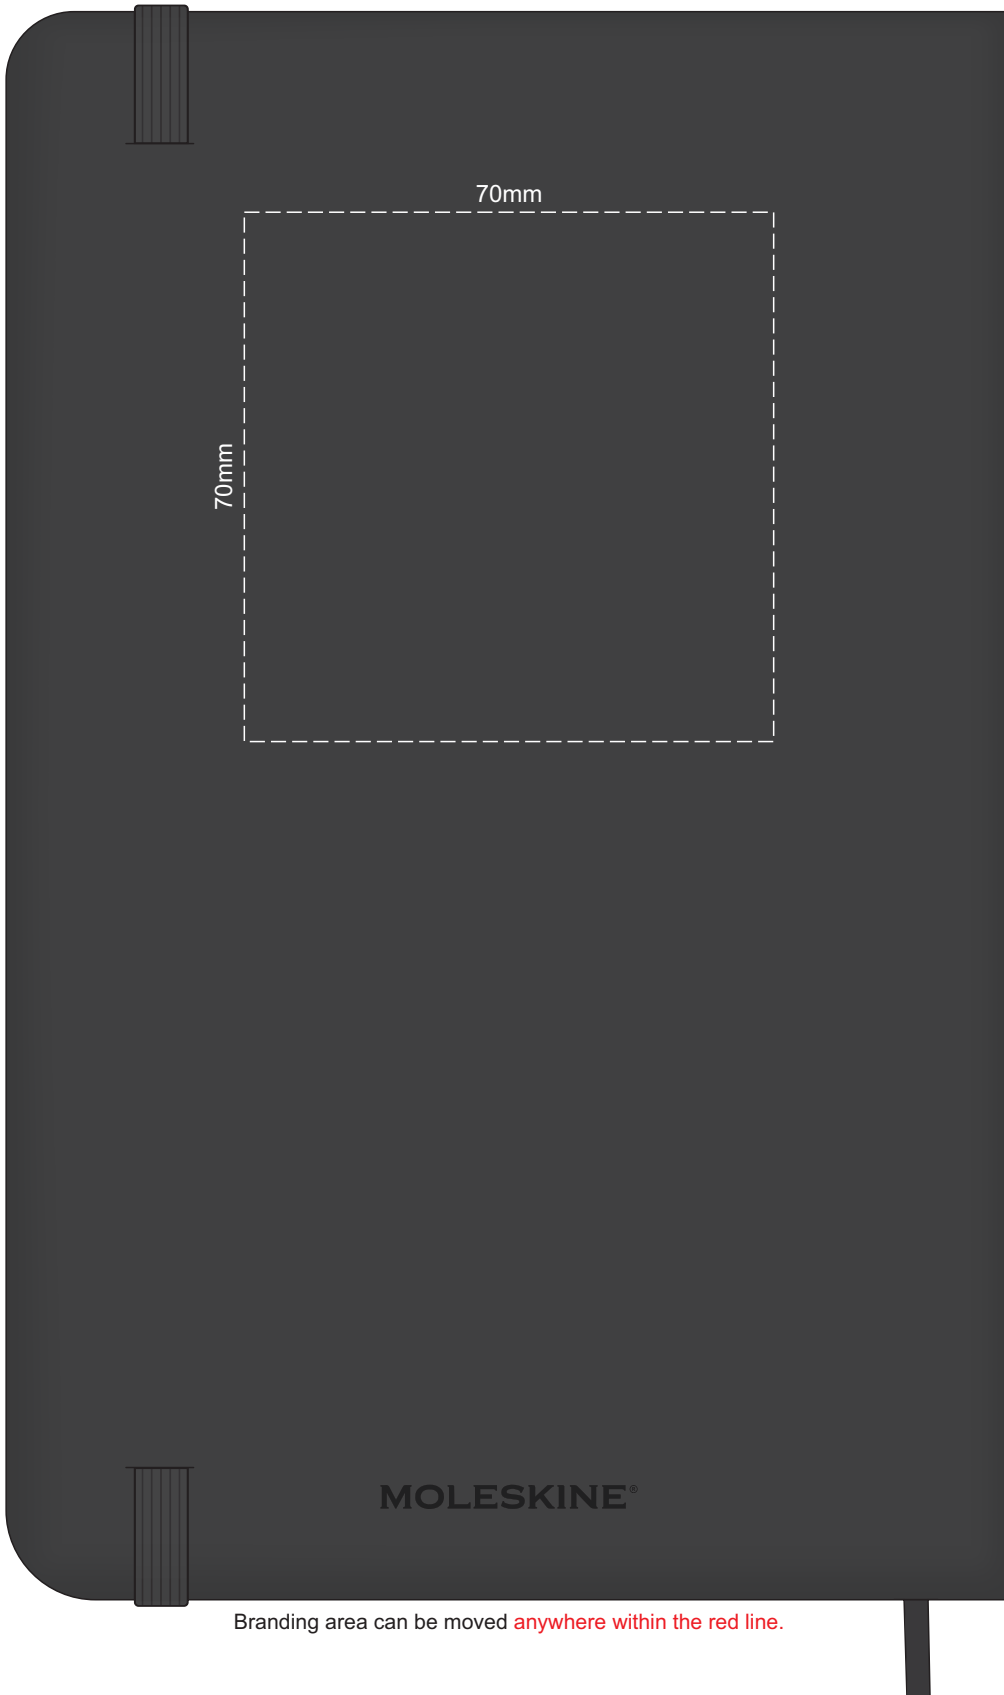

100% of Actual Size
Screen Print (One Colour Only)
FRONT

100% of Actual Size
Debossing
Debossing XL

Print area 100 x 80mm is moveable within the XL deboss area and can rotate to suit.

100% of Actual Size
Debossing Back Cover

Branding area can be moved **anywhere within the red line.**

100% of Actual Size
Foil Printing Front Cover
FRONT ONLY

Please note: Print area 70mm x 55mm is **moveable within the red dotted area**, the print area cannot be rotated. The printing will inherit the texture of the substrate which may affect the legibility of small text or appearance of fine detail.

-  Copper Foil Print Colour
-  Silver Foil Print Colour
-  Gold Foil Print Colour

70% of Actual Size
Pad Print Front End-Paper

In case of loss, please return to:

As a reward: \$ _____

55mm

65mm

35mm

55mm

M ■ ■ ■

■ ■ ■

■ ■ ■

Branding area can be moved anywhere within the red lines.

70% of Actual Size
Pad Print Back End-Paper

Branding area can be moved anywhere within the red lines.