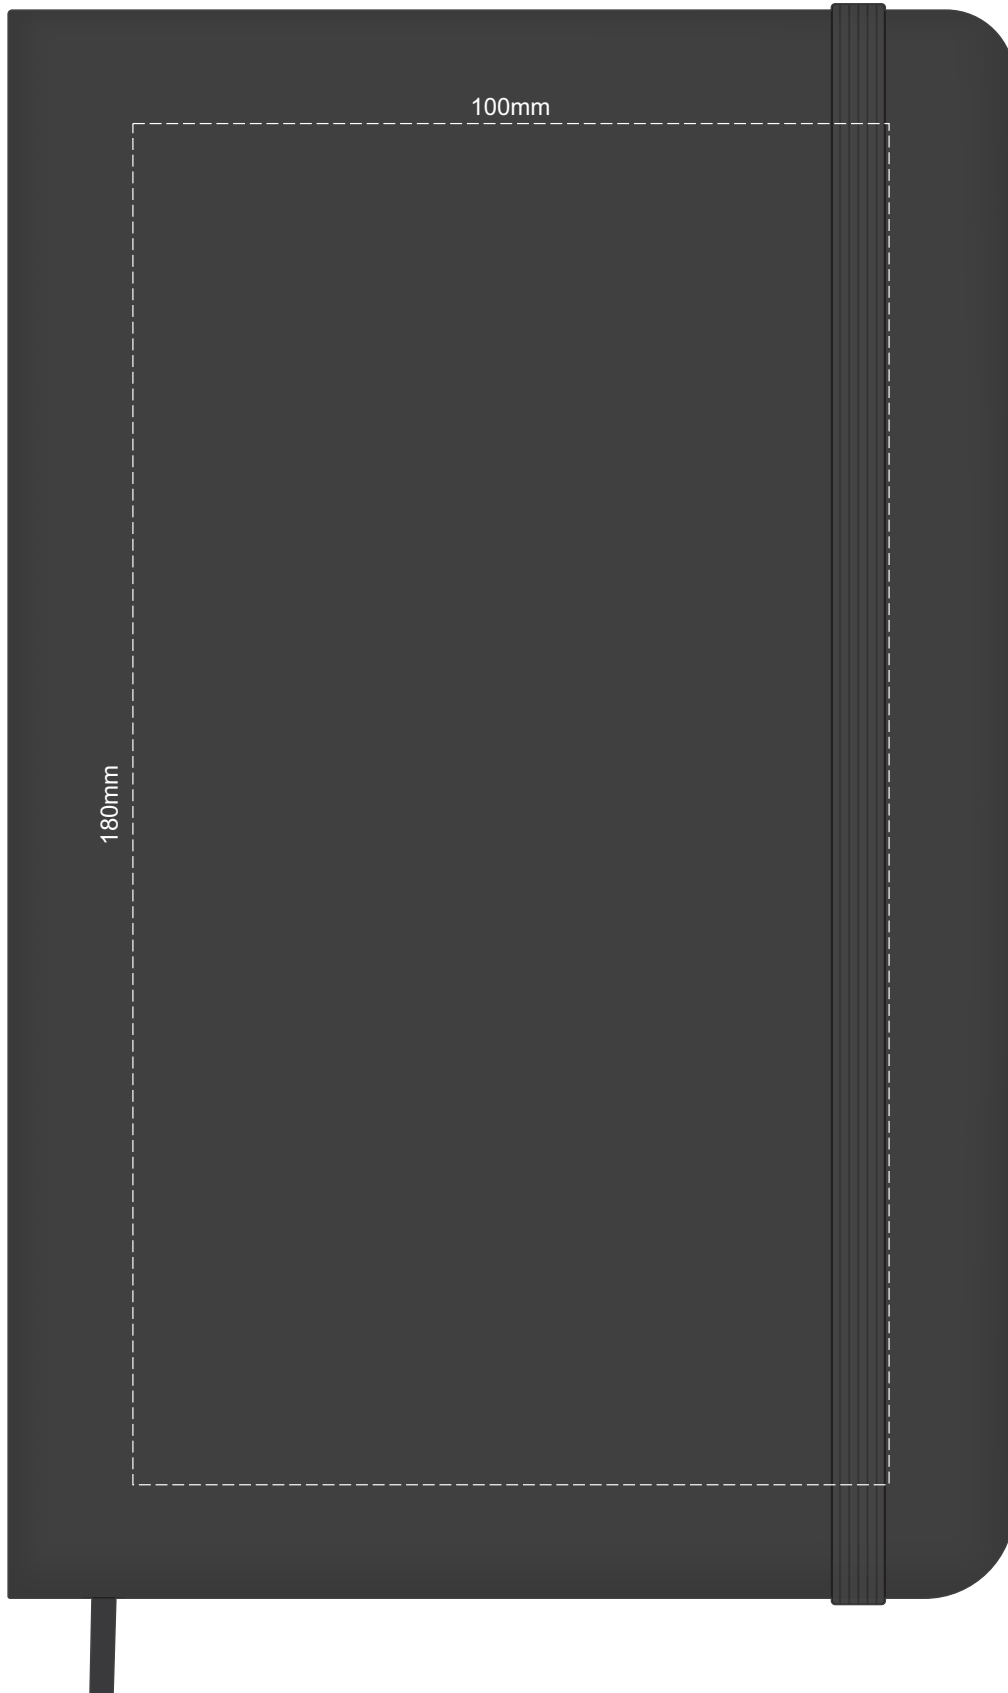

100% of Actual Size
Screen Print (One Colour Only)
FRONT

100% of Actual Size
Debossing
Debossing XL

Print area 100 x 80mm is moveable within the XL deboss area and can rotate to suit.

100% of Actual Size
Debossing Back Cover

Branding area can be moved **anywhere within the red line.**

100% of Actual Size
Foil Printing Front Cover
FRONT ONLY

Please note: Print area 70mm x 55mm is **moveable within the red dotted area**, the print area cannot be rotated. The printing will inherit the texture of the substrate which may affect the legibility of small text or appearance of fine detail.

-  Copper Foil Print Colour
-  Silver Foil Print Colour
-  Gold Foil Print Colour

70% of Actual Size
Pad Print Front End-Paper

In case of loss, please return to:

As a reward: \$ _____

55mm

65mm

35mm

55mm

M ■ ■ ■

■ ■ ■

■ ■ ■

Branding area can be moved anywhere within the red lines.

70% of Actual Size
Pad Print Back End-Paper

Branding area can be moved anywhere within the red lines.