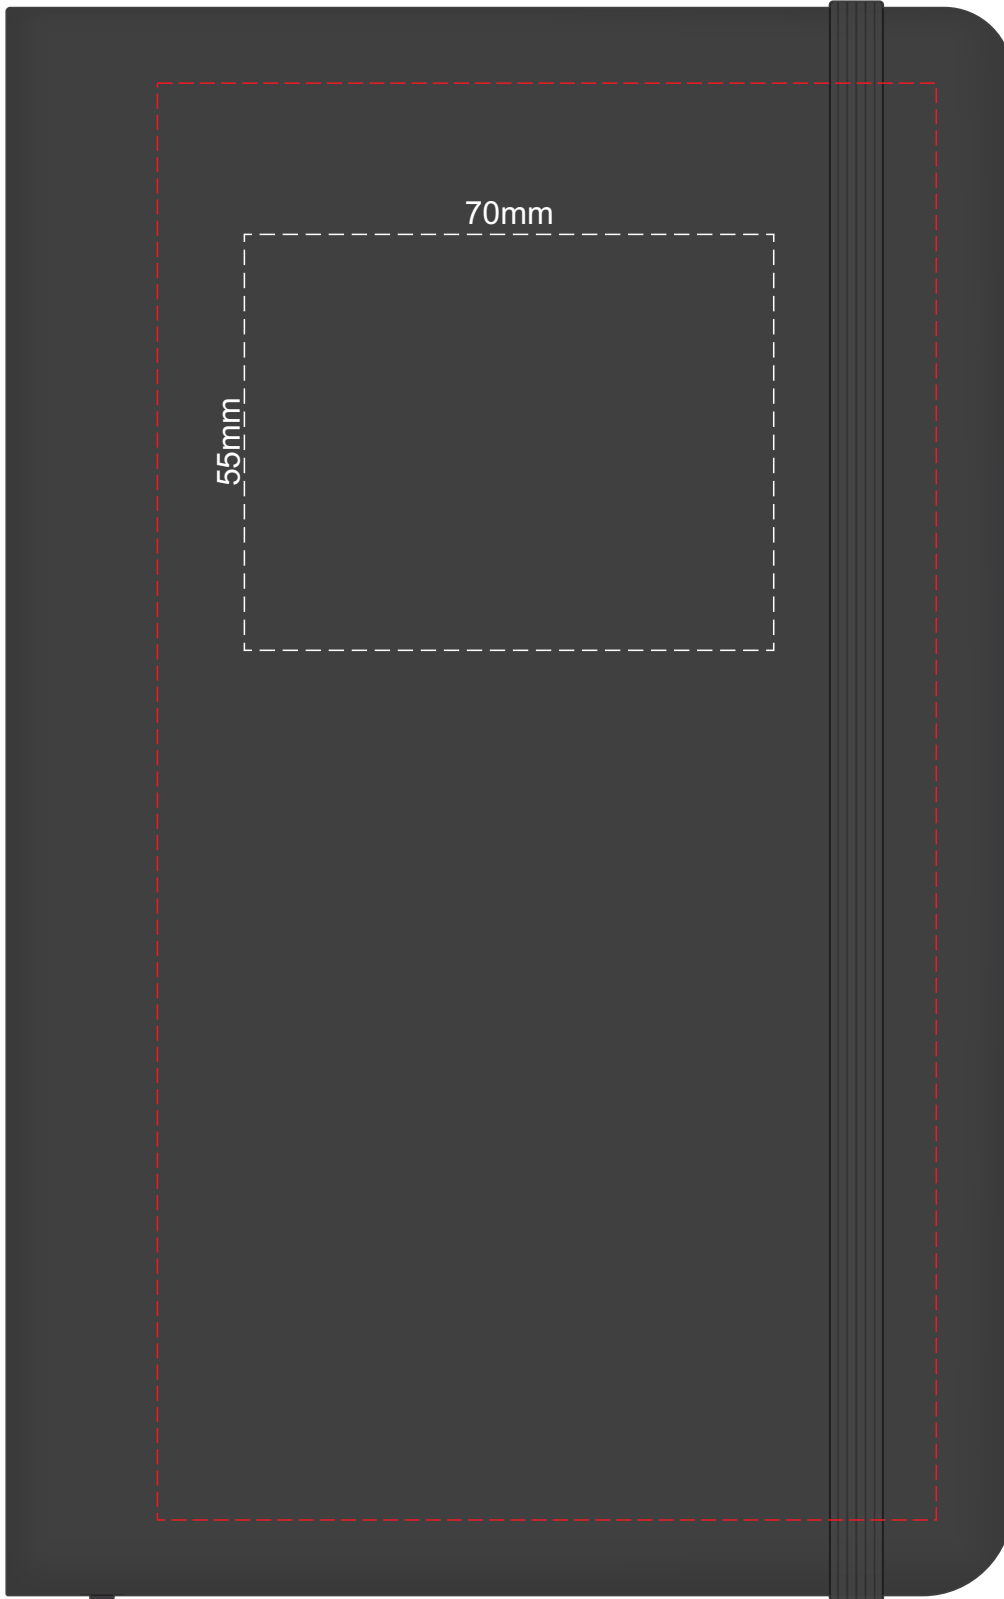

100% of Actual Size
Screen Print (One Colour Only)
FRONT

100% of Actual Size
Debossing
Debossing XL

Print area 100 x 80mm is moveable within the XL deboss area and can rotate to suit.

100% of Actual Size
Debossing Back Cover

Branding area can be moved **anywhere within the red line.**

100% of Actual Size
Foil Printing Front Cover
FRONT ONLY

Please note: Print area 70mm x 55mm is **moveable within the red dotted area**, the print area cannot be rotated. The printing will inherit the texture of the substrate which may affect the legibility of small text or appearance of fine detail.

-  Copper Foil Print Colour
-  Silver Foil Print Colour
-  Gold Foil Print Colour

70% of Actual Size
Pad Print Front End-Paper

In case of loss, please return to:

As a reward: \$ _____

55mm

65mm

35mm

55mm

M ■ ■ ■

■ ■ ■

■ ■ ■

Branding area can be moved anywhere within the red lines.

70% of Actual Size
Pad Print Back End-Paper

Branding area can be moved anywhere within the red lines.