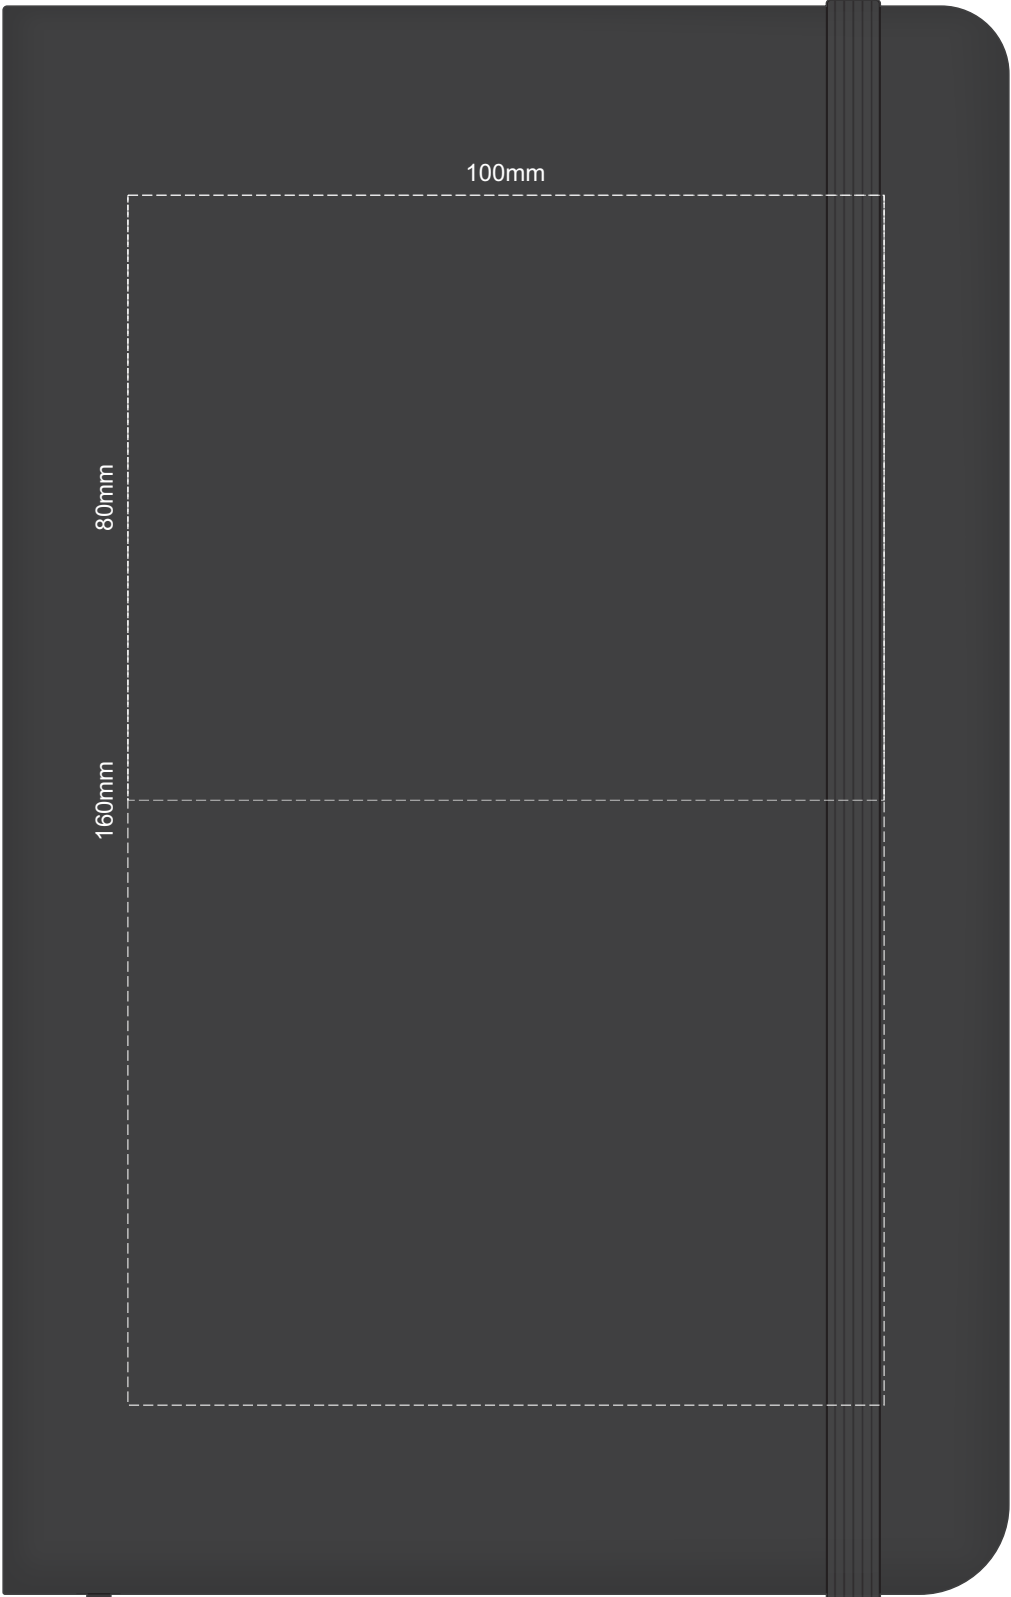

100% of Actual Size
Screen Print (One Colour Only)
FRONT

100% of Actual Size
Debossing
Debossing XL

Print area 100 x 80mm is moveable within the XL deboss area and can rotate to suit.

100% of Actual Size
Debossing Back Cover

Branding area can be moved **anywhere within the red line.**

100% of Actual Size
Foil Printing Front Cover
FRONT ONLY

Please note: Print area 70mm x 55mm is **moveable within the red dotted area**, the print area cannot be rotated. The printing will inherit the texture of the substrate which may affect the legibility of small text or appearance of fine detail.

-  Copper Foil Print Colour
-  Silver Foil Print Colour
-  Gold Foil Print Colour

70% of Actual Size
Pad Print Front End-Paper

In case of loss, please return to:

As a reward: \$ _____

55mm

65mm

35mm

55mm

M ■ ■ ■

■ ■ ■

■ ■ ■

Branding area can be moved anywhere within the red lines.

70% of Actual Size
Pad Print Back End-Paper

Branding area can be moved anywhere within the red lines.