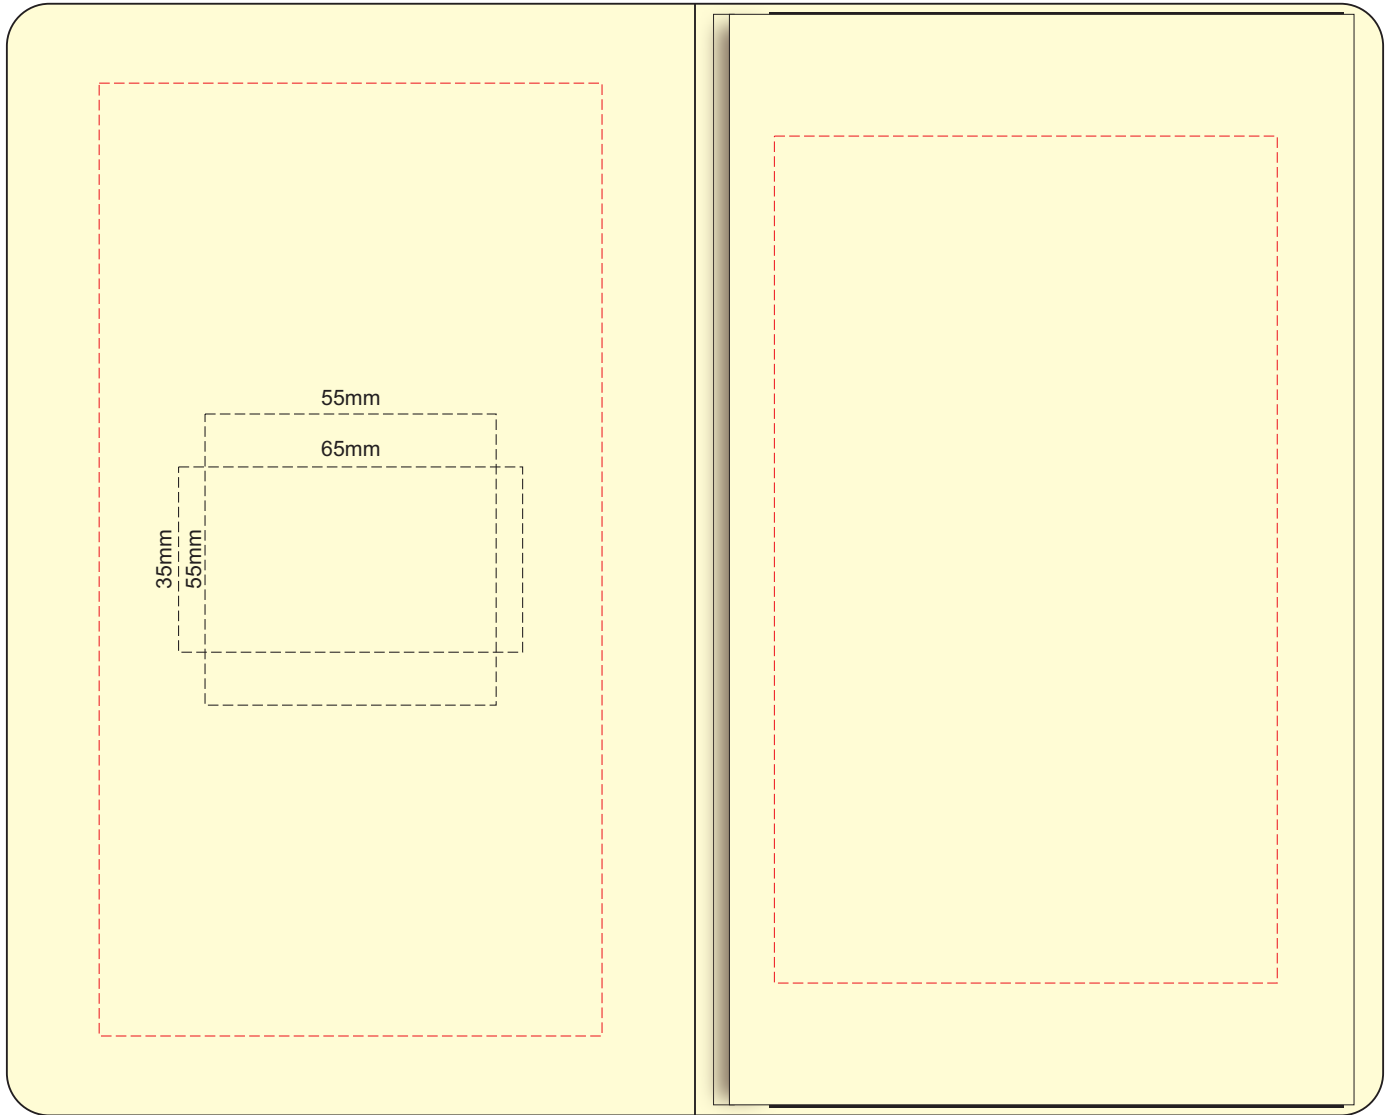

100% of Actual Size
Screen Print (One Colour Only)
FRONT

100% of Actual Size
Debossing
Debossing XL

Print area 100 x 80mm is moveable within the XL deboss area and can rotate to suit.

100% of Actual Size
Debossing Back Cover

Branding area can be moved **anywhere within the red line.**

100% of Actual Size
Foil Printing Front Cover
FRONT ONLY

Please note: Print area 70mm x 55mm is **moveable within the red dotted area**, the print area cannot be rotated. The printing will inherit the texture of the substrate which may affect the legibility of small text or appearance of fine detail.

-  Copper Foil Print Colour
-  Silver Foil Print Colour
-  Gold Foil Print Colour

70% of Actual Size
Pad Print Front End-Paper

In case of loss, please return to:

As a reward: \$ _____

55mm

65mm

35mm

55mm

M ■ ■ ■

■ ■ ■

■ ■ ■

Branding area can be moved anywhere within the red lines.

70% of Actual Size
Pad Print Back End-Paper

Branding area can be moved anywhere within the red lines.