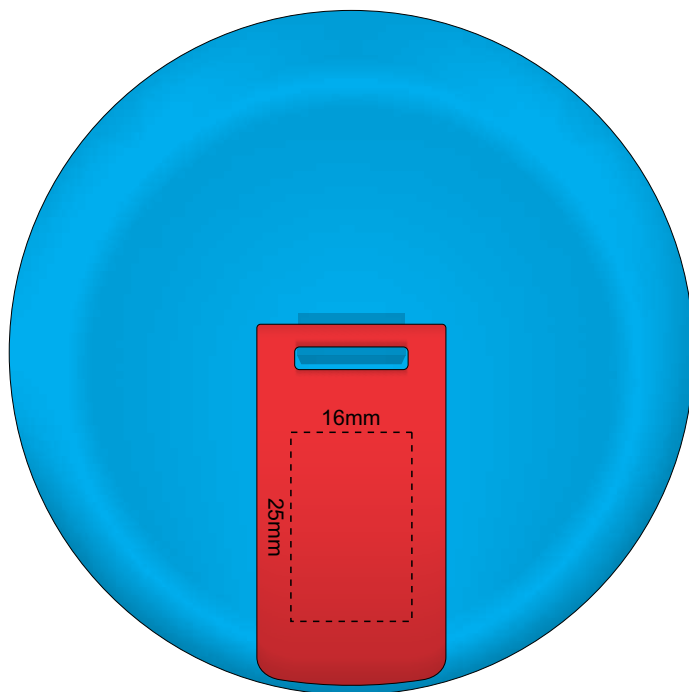

Actual Size: 100% when viewed on A4 paper

Pad Print

Screen Print
(One colour only)

Pad Print