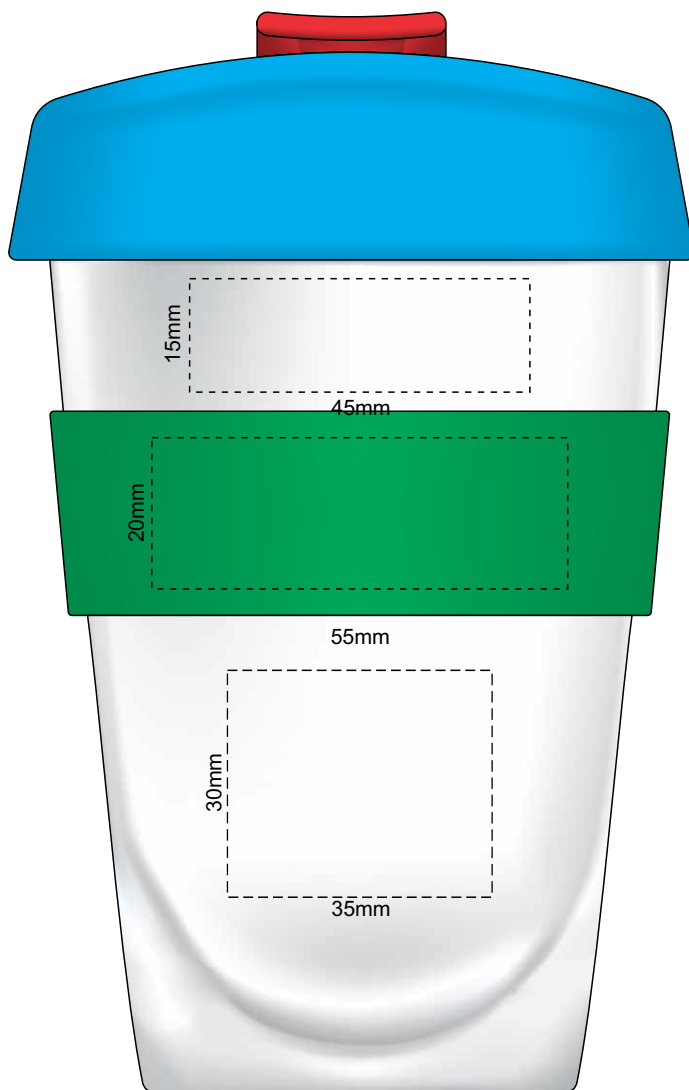

Actual Size: 100% when viewed on A4 paper

Pad Print

Screen Print
(One colour only)

Pad Print