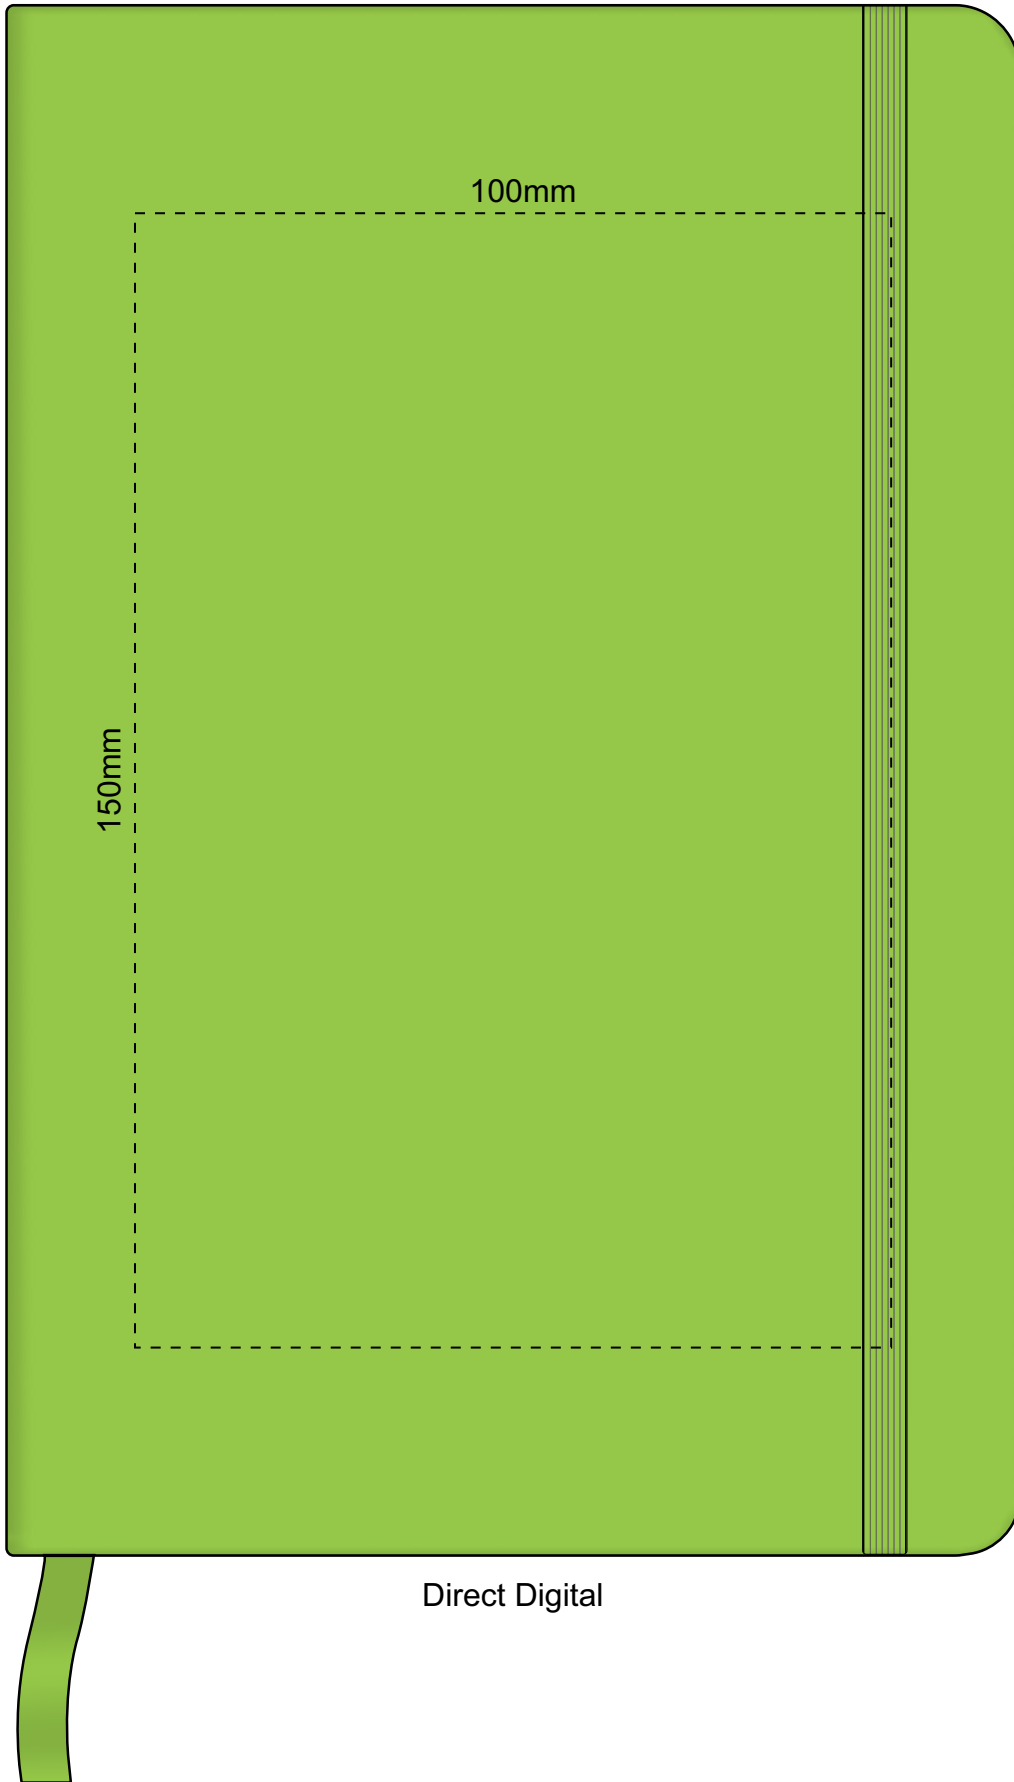

100% of Actual Size

Pad Print

Pad Print branding area can be moved anywhere within the red line

100% of Actual Size

Pad Print

Pad Print branding area can be moved anywhere within the red line

100% of Actual Size

Screen Print (one colour)

100% of Actual Size

Direct Digital

100% of Actual Size

Debossing

Pad Print branding area can be moved anywhere within the red line