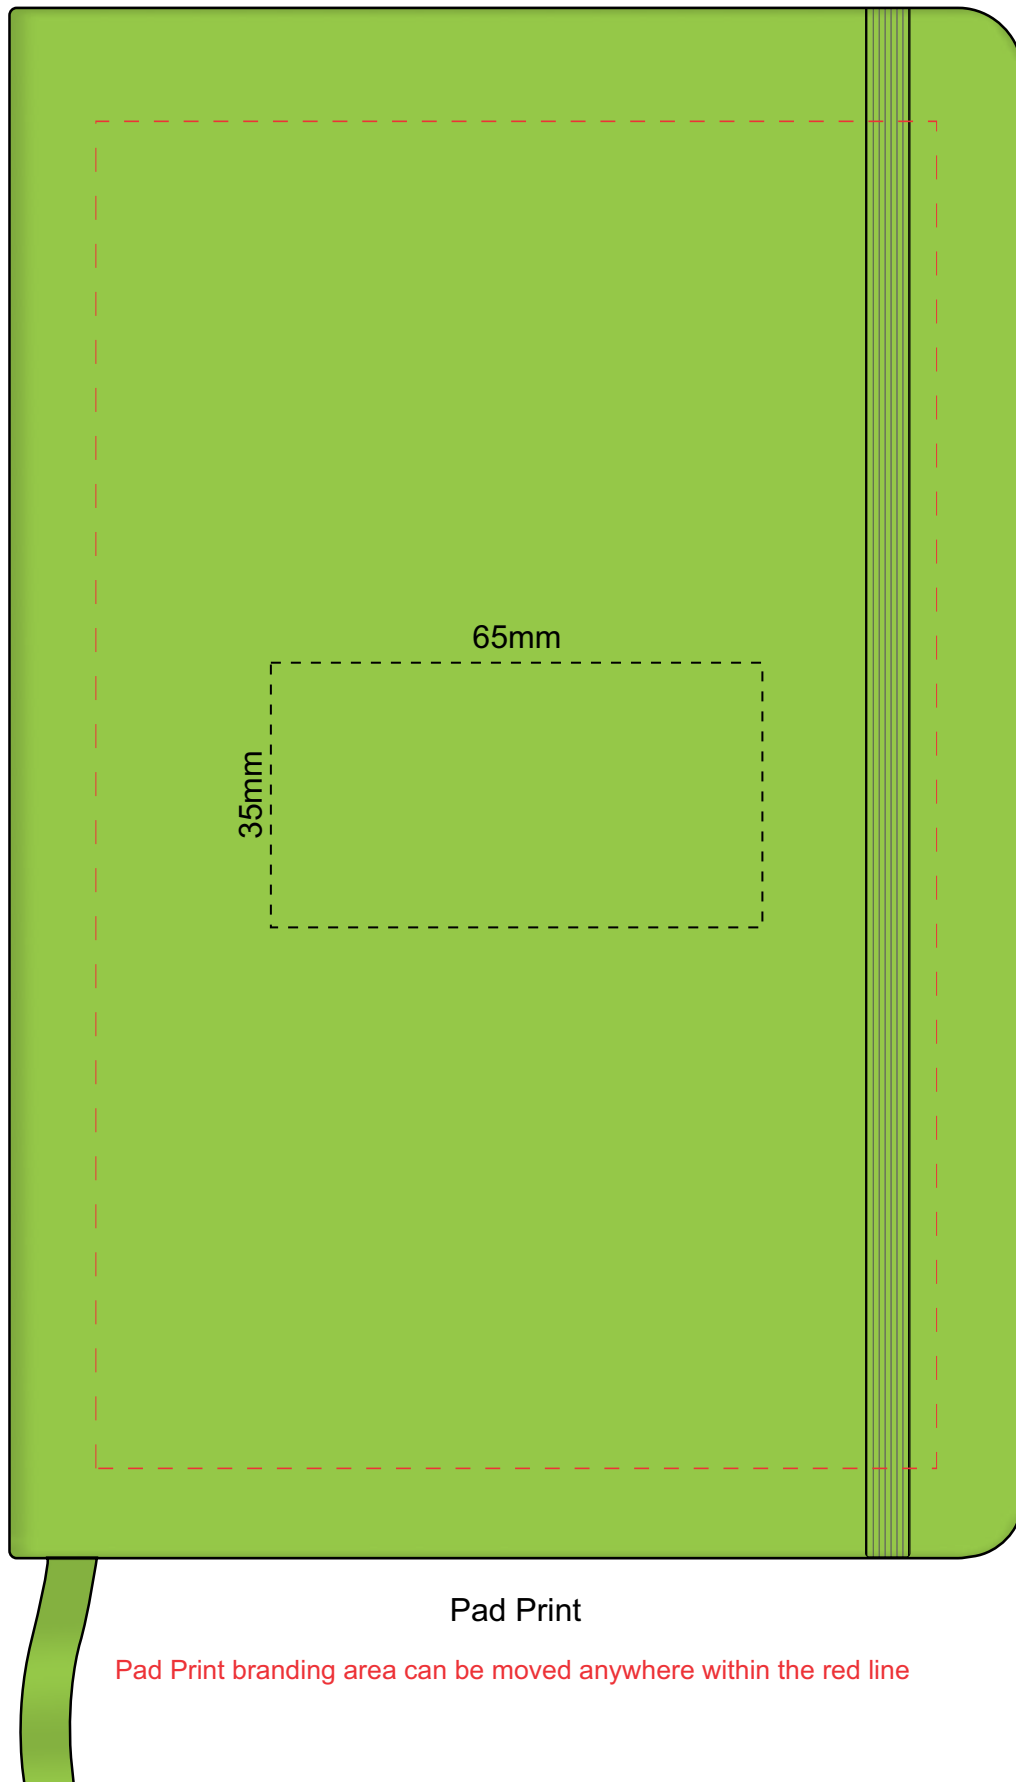

100% of Actual Size

Pad Print

Pad Print branding area can be moved anywhere within the red line

100% of Actual Size

Pad Print

Pad Print branding area can be moved anywhere within the red line

100% of Actual Size

Screen Print (one colour)

100% of Actual Size

Direct Digital

100% of Actual Size

Debossing

Pad Print branding area can be moved anywhere within the red line