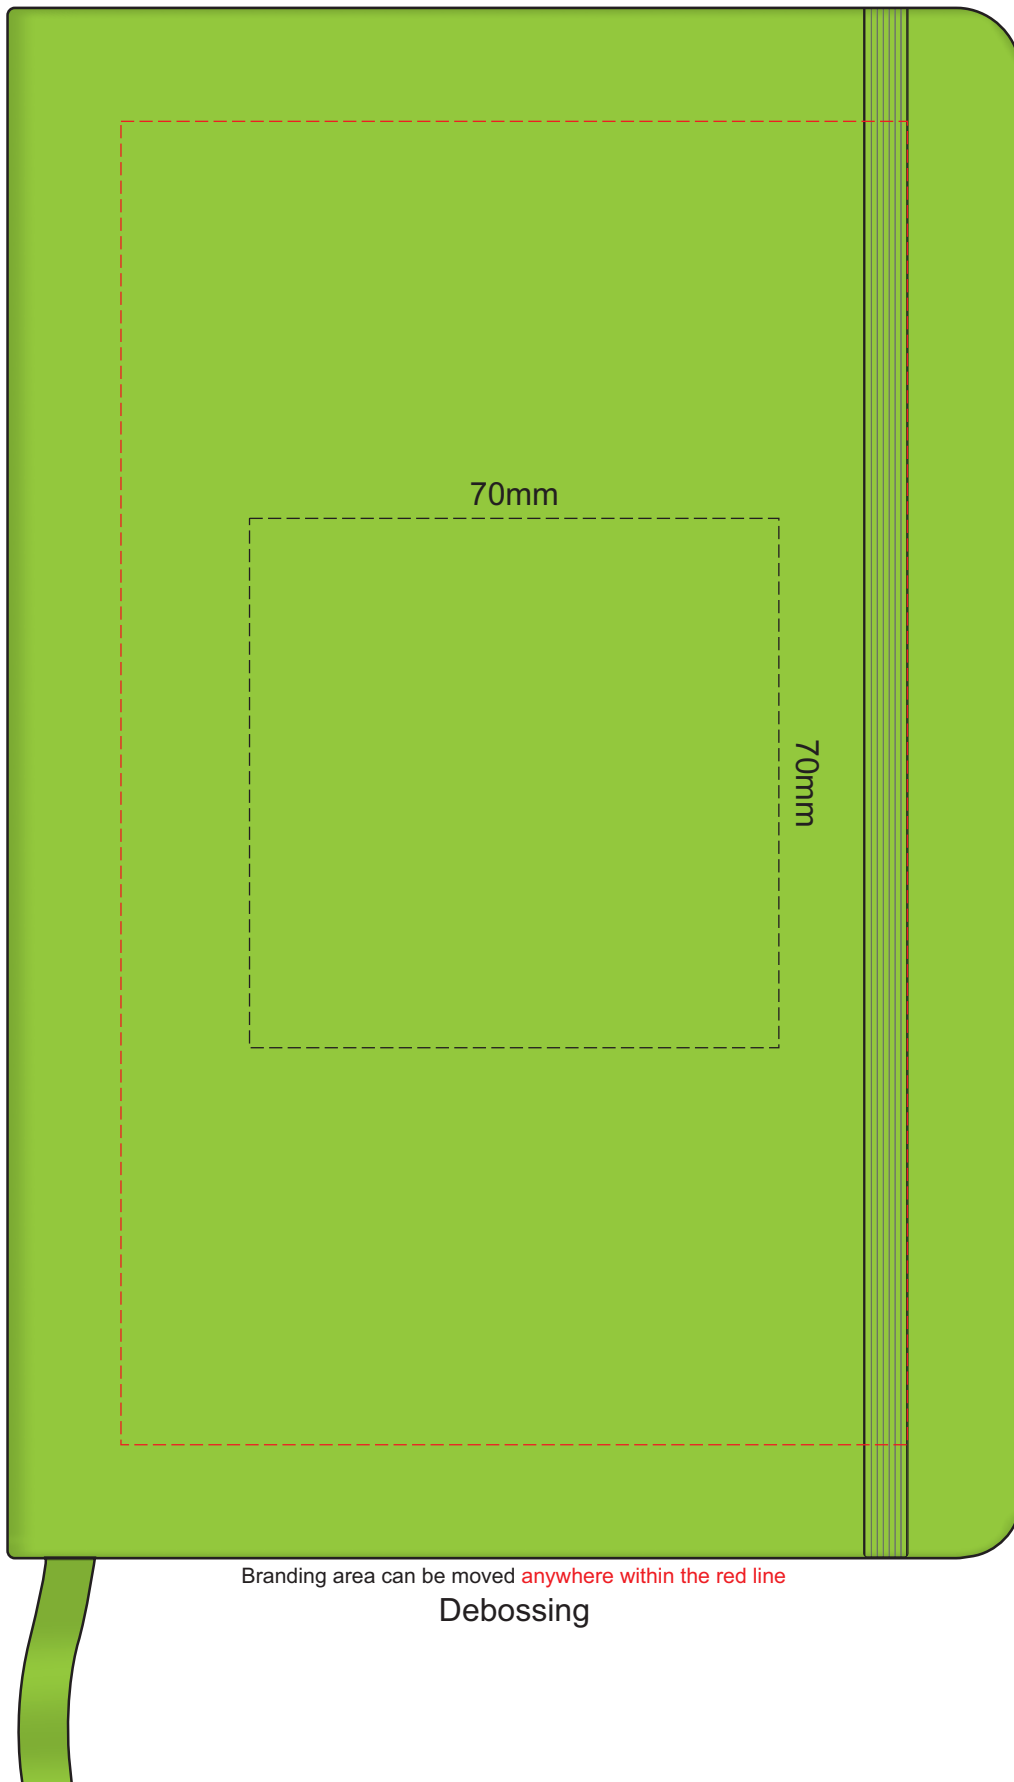

100% of Actual Size

Branding area can be moved anywhere within the red line

Pad Print

100% of Actual Size

100% of Actual Size

Screen Print (one colour)

100% of Actual Size

Direct Digital

100% of Actual Size

Branding area can be moved anywhere within the red line

Debossing