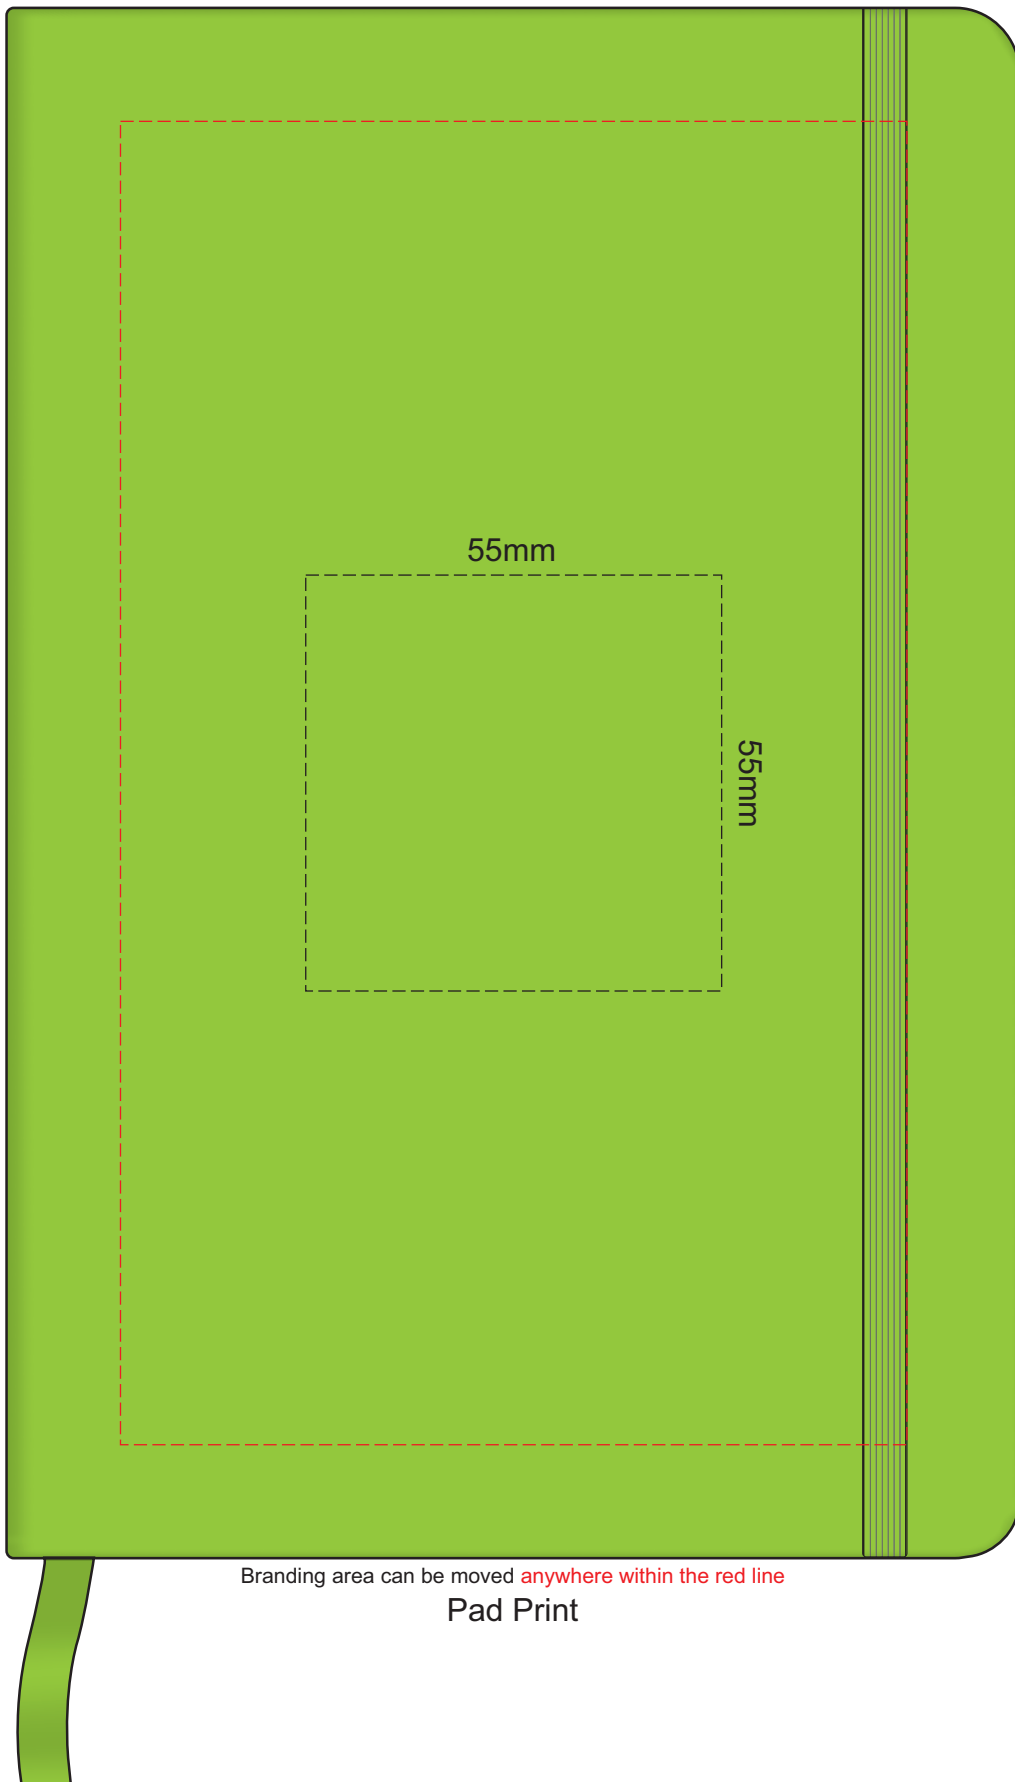

100% of Actual Size

Branding area can be moved anywhere within the red line

Pad Print

100% of Actual Size

100% of Actual Size

Screen Print (one colour)

100% of Actual Size

Direct Digital

100% of Actual Size

Branding area can be moved anywhere within the red line

Debossing