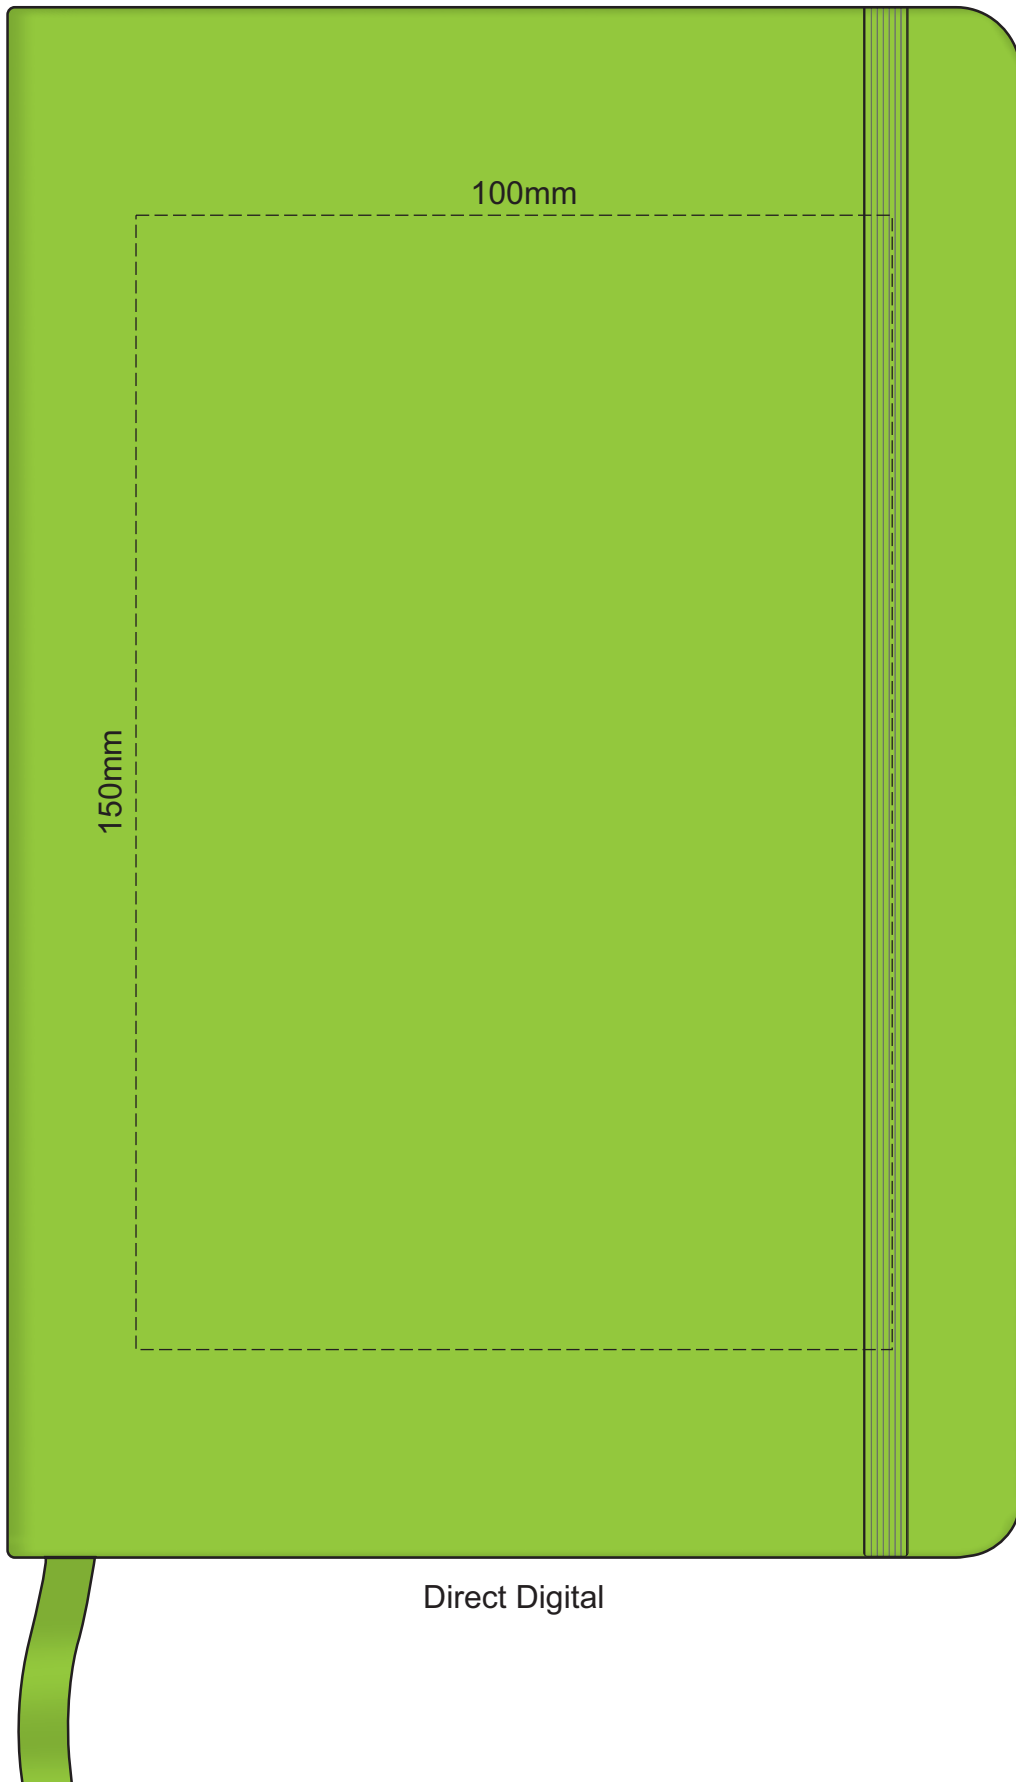

100% of Actual Size

Branding area can be moved anywhere within the red line

Pad Print

100% of Actual Size

100% of Actual Size

Screen Print (one colour)

100% of Actual Size

Direct Digital

100% of Actual Size

Branding area can be moved anywhere within the red line

Debossing