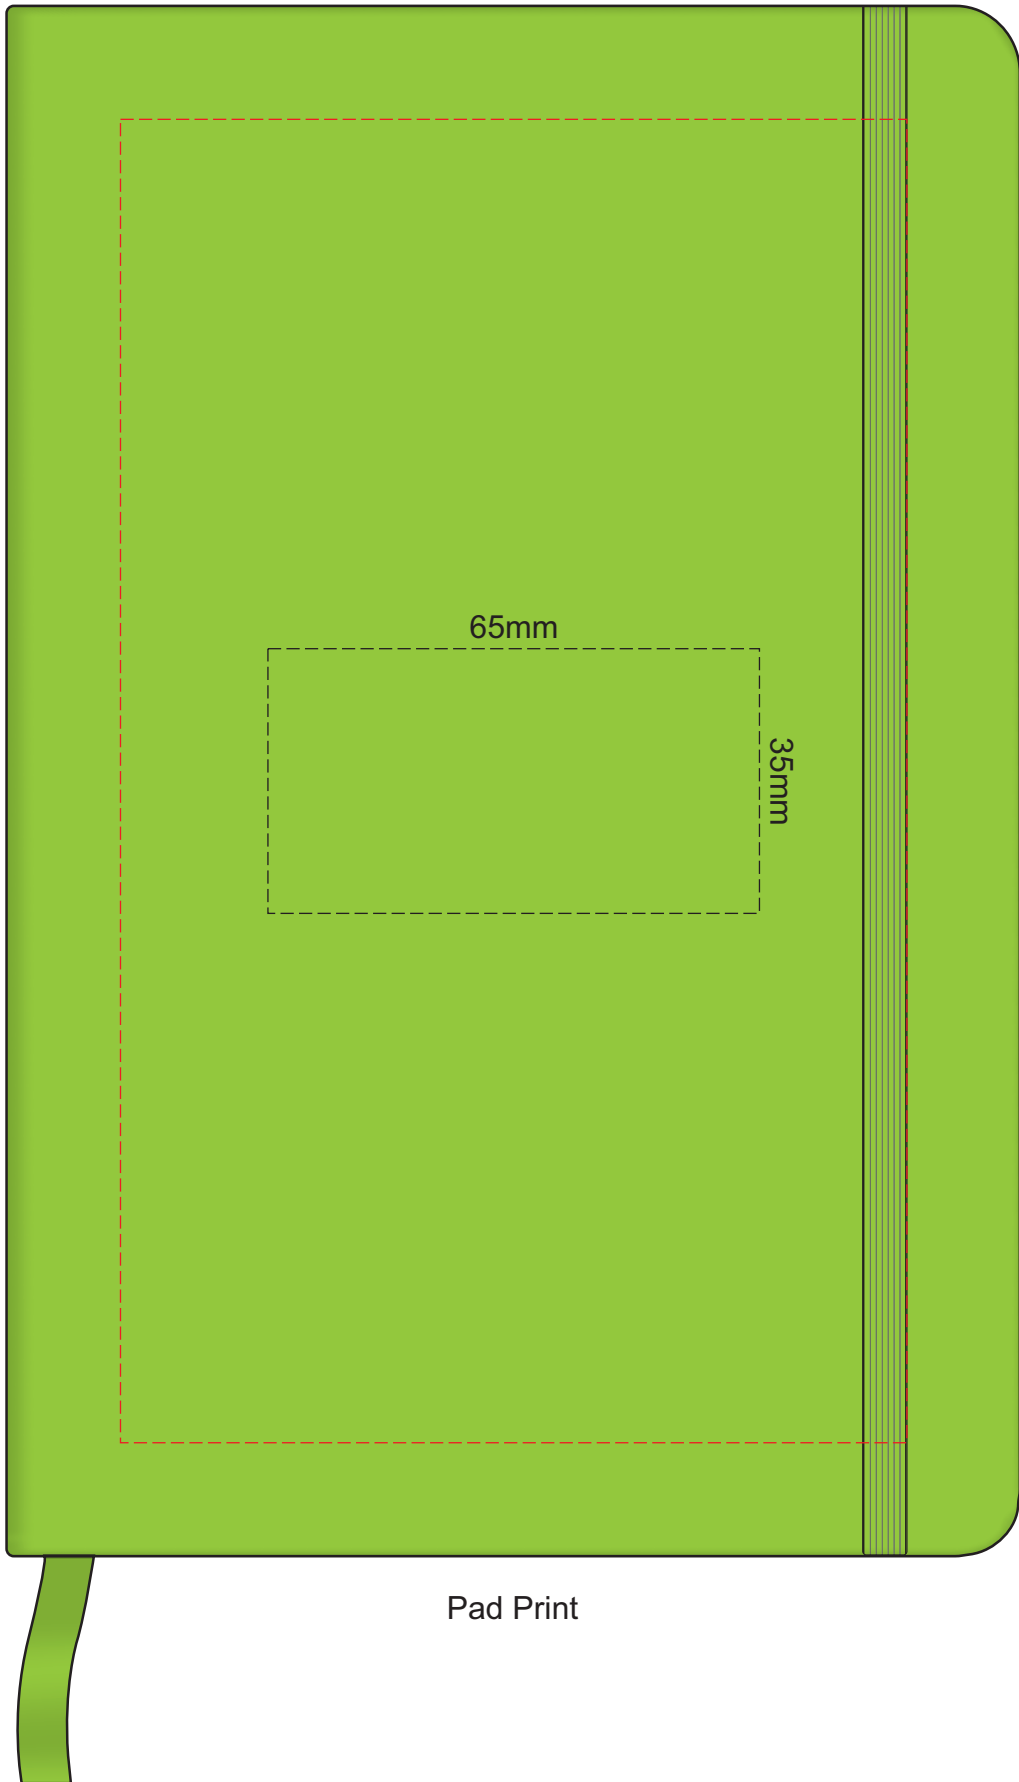

100% of Actual Size

Branding area can be moved anywhere within the red line

Pad Print

100% of Actual Size

100% of Actual Size

Screen Print (one colour)

100% of Actual Size

Direct Digital

100% of Actual Size

Branding area can be moved anywhere within the red line

Debossing