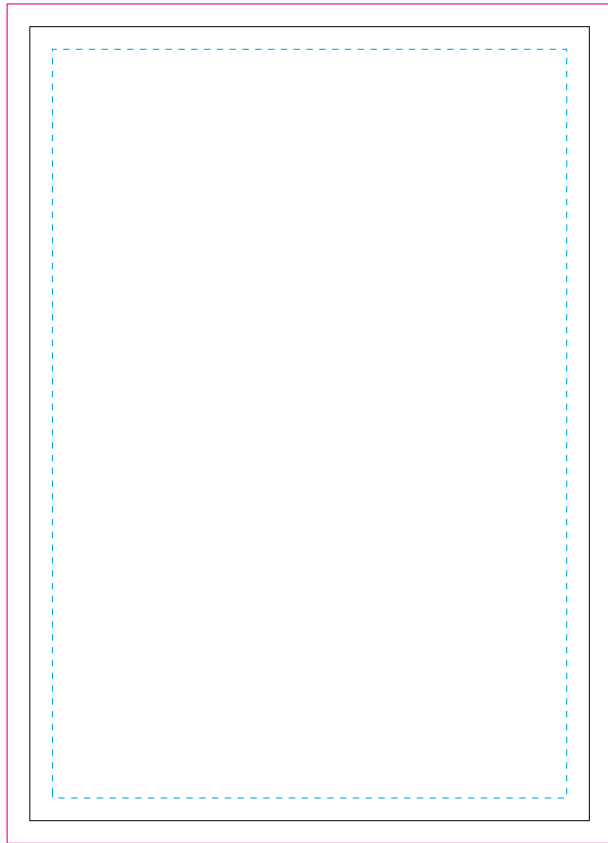

100% of Actual Size
Offset Print

Note Pad : A7 (74mm x 105mm)

Blue Line = The SIGNIFICANT PRINT AREA
(Keep all critical images & text within this box)
Black Line = Maximum print area
Pink Line = Bleed off to here