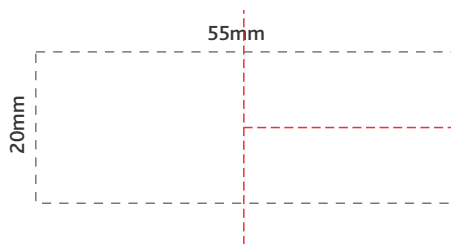

Actual Size: 100% when viewed on A4 paper

Pad Print

Screen Print
(One colour only)

Pad Print

Screen Print
(One colour only)
SIDE 1

Silicone Band

Screen Print
(One colour only)
SIDE 2