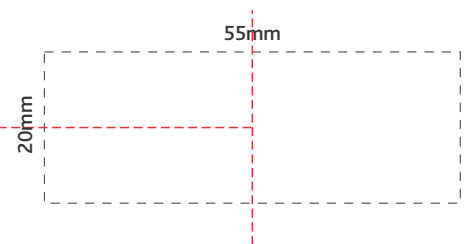

Actual Size: 100% when viewed on A4 paper

Pad Print

Screen Print
(One colour only)

Pad Print

Screen Print
(One colour only)
SIDE 1

Silicone Band

Screen Print
(One colour only)
SIDE 2