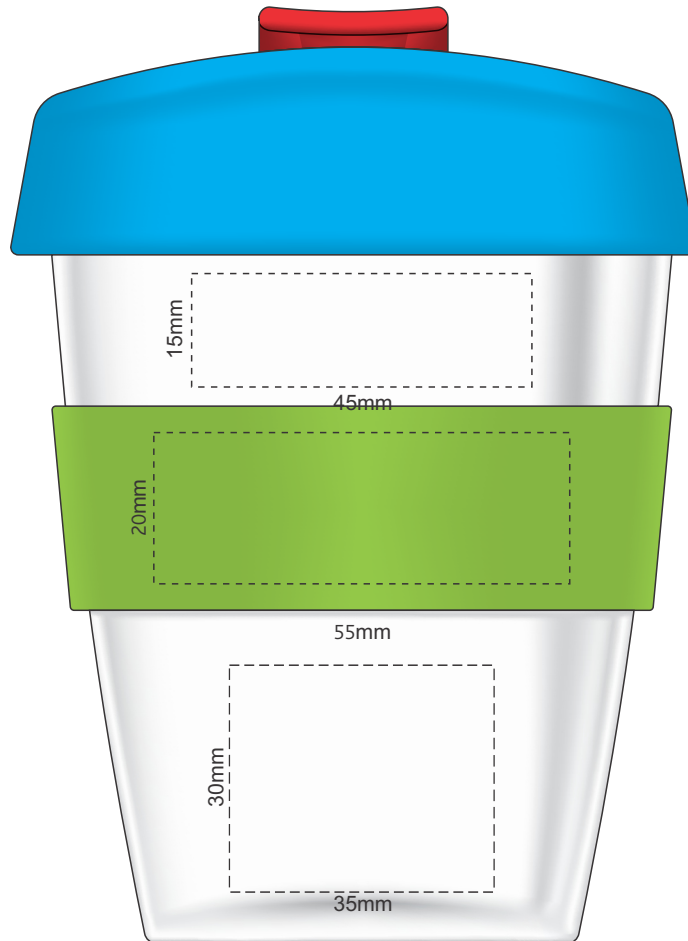

Actual Size: 100% when viewed on A4 paper

Pad Print

Screen Print
(One colour only)

Pad Print

Screen Print
(One colour only)
SIDE 1

Silicone Band

Screen Print
(One colour only)
SIDE 2