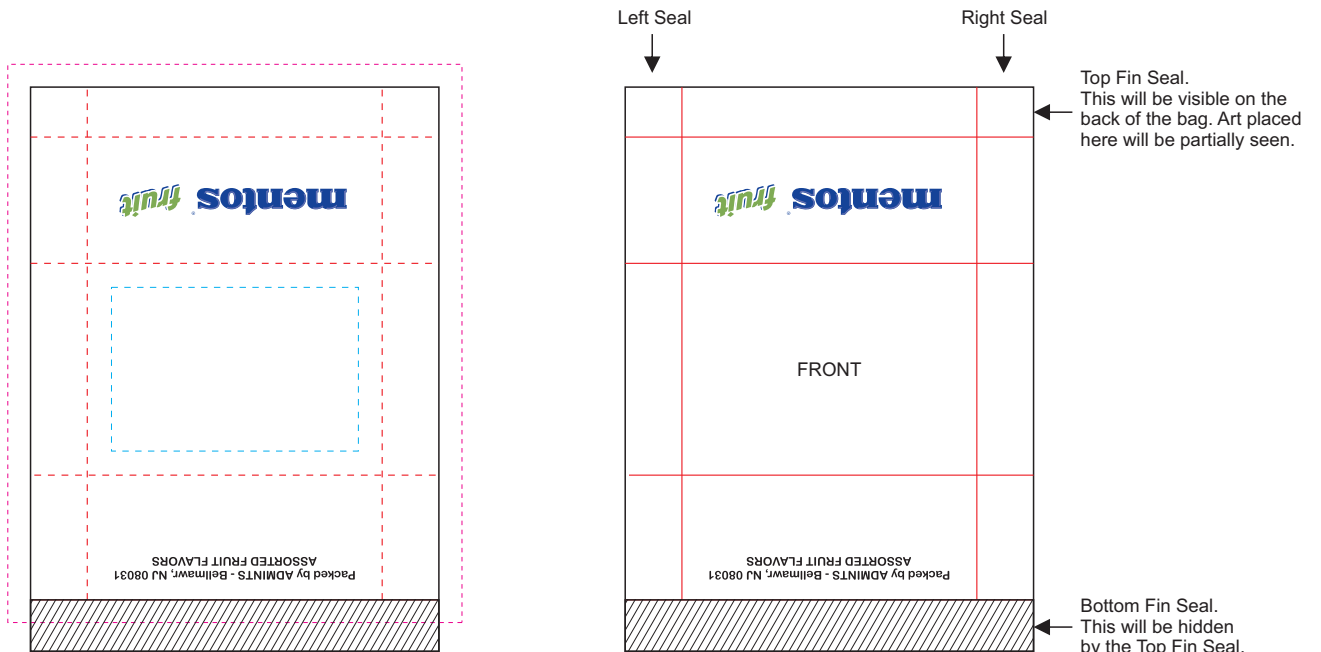

Actual Size: 100% when viewed on A4 paper

FRONT

BACK

Blue Dotted Line = The SIGNIFICANT PRINT AREA
(Keep all critical images & text within this box)

Black Line = Maximum print area

Pink Dotted Line = Bleed off to here

Red Dotted Line = Fold line