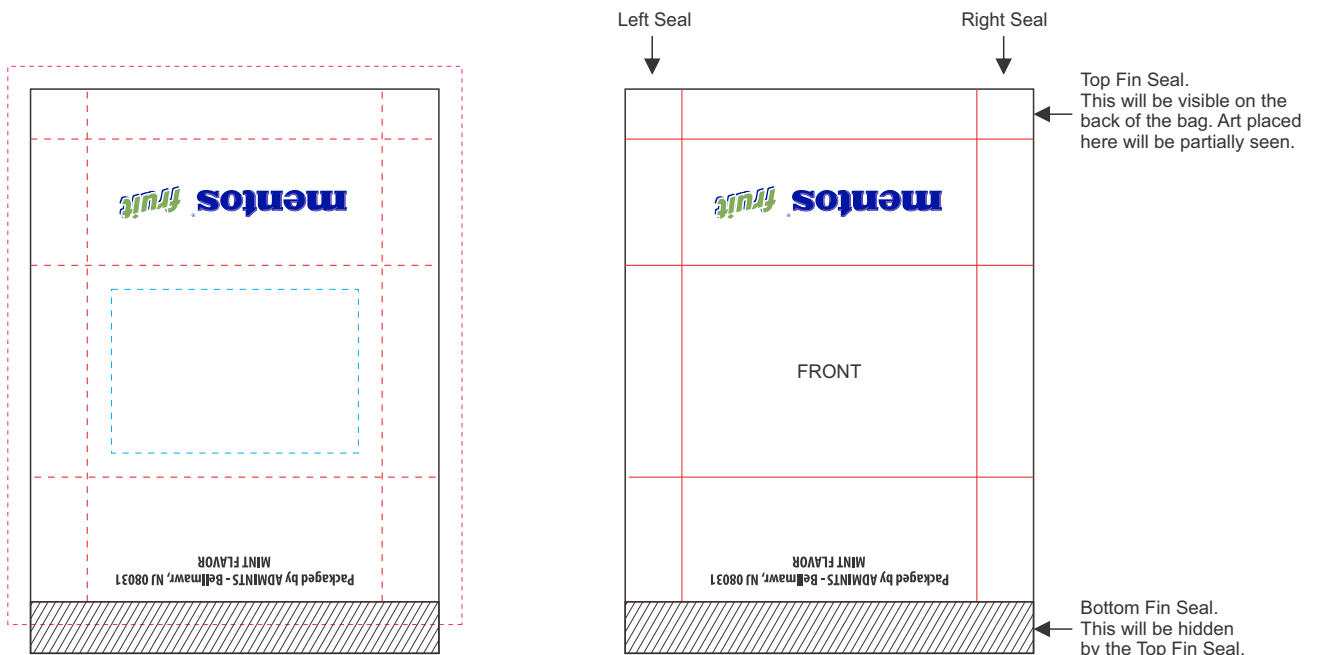

Actual Size: 100% when viewed on A4 paper

FRONT

BACK

Blue Dotted Line = The SIGNIFICANT PRINT AREA
(Keep all critical images & text within this box)

Black Line = Maximum print area

Pink Dotted Line = Bleed off to here

Red Dotted Line = Fold line