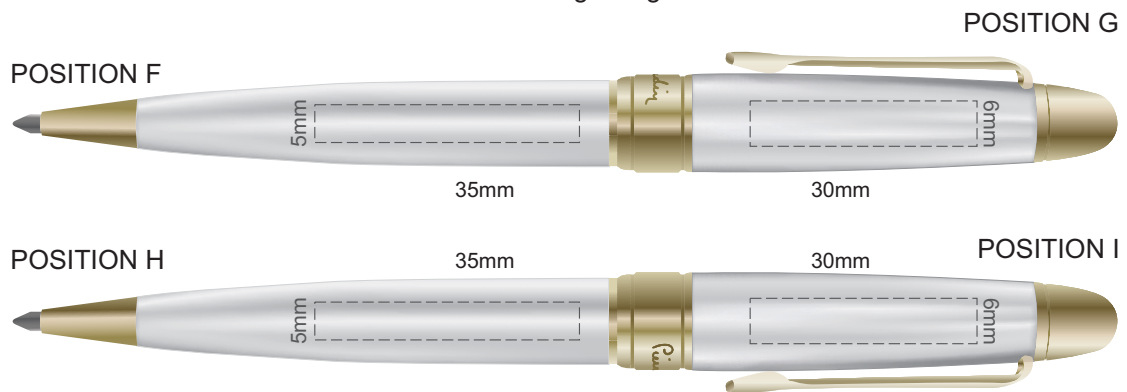

100% of Actual Size  
Laser Engraving

 Engraves to Brass finish

100% of Actual Size  
Laser Engraving

 Engraves to Natural Etch