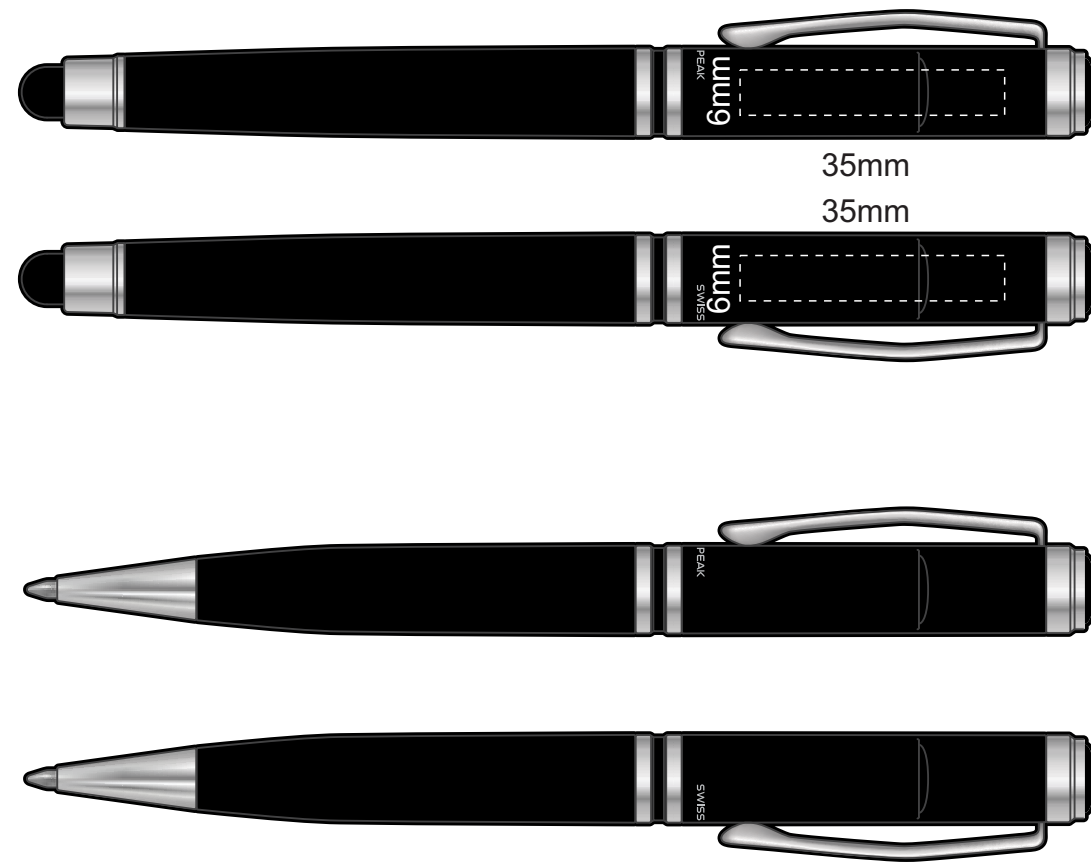

Laser Engraving

Actual Size: 100% when viewed on A4 paper

Pad Print

Actual Size: 100% when viewed on A4 paper