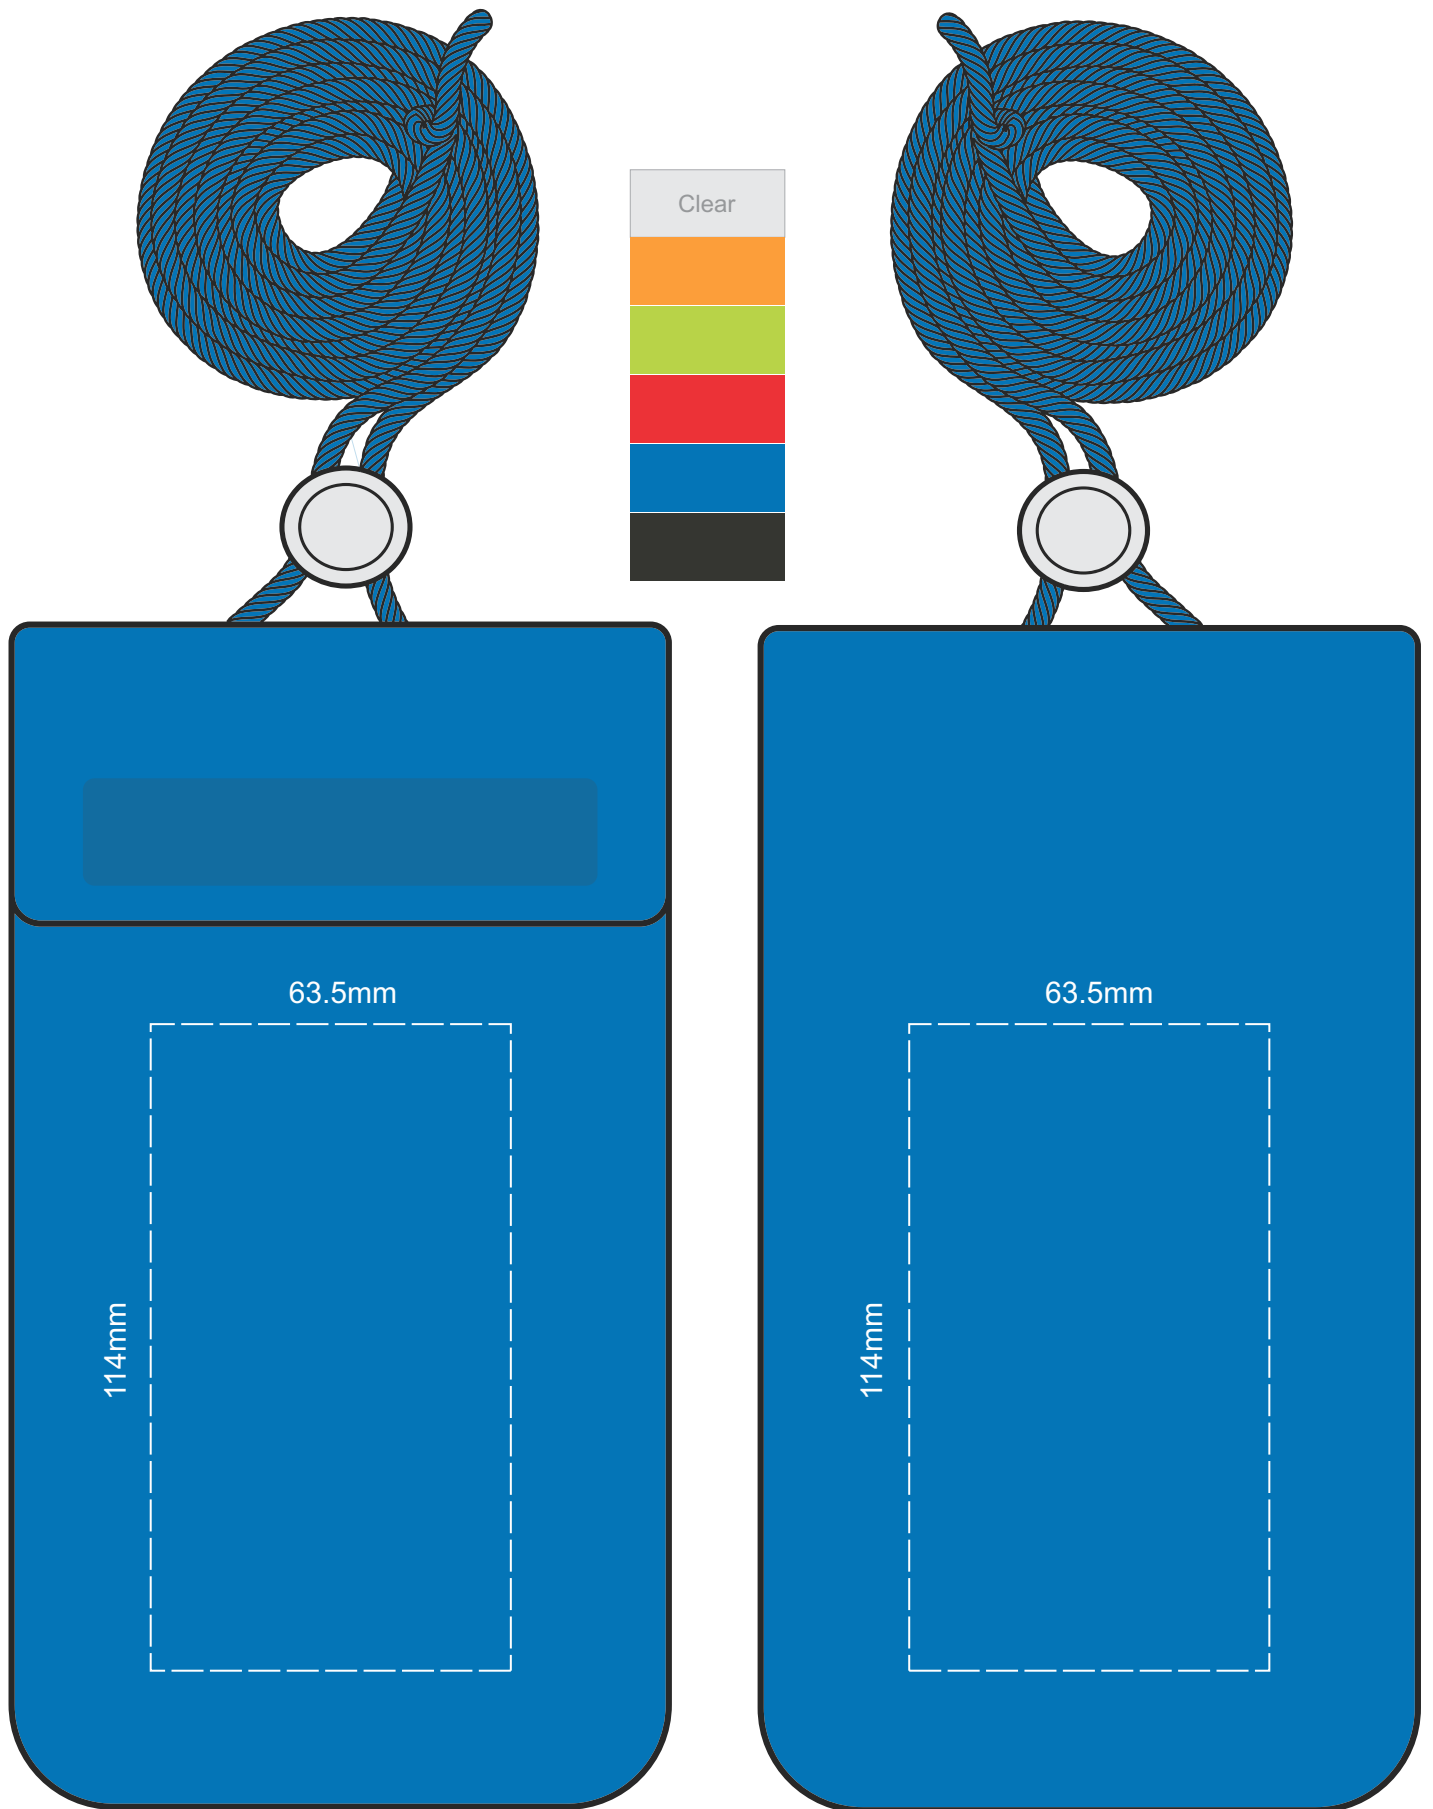

Actual Size: 75% when viewed on A4 paper

Pad Print