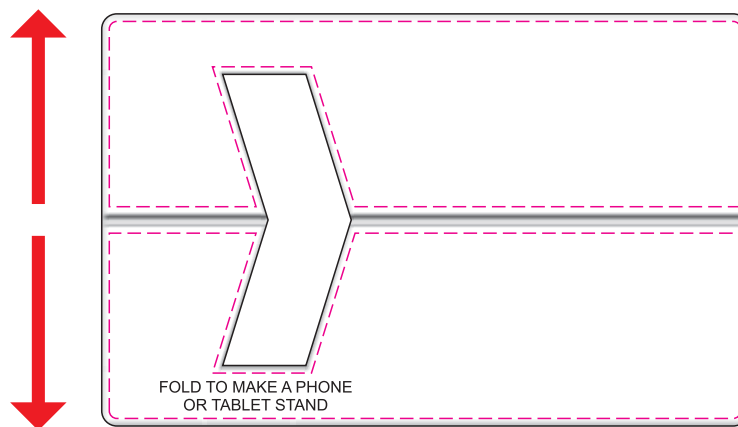

Actual Size: 100% when viewed on A4 paper

Direct Digital

Print should be facing outward to ensure it is readable when product is in use