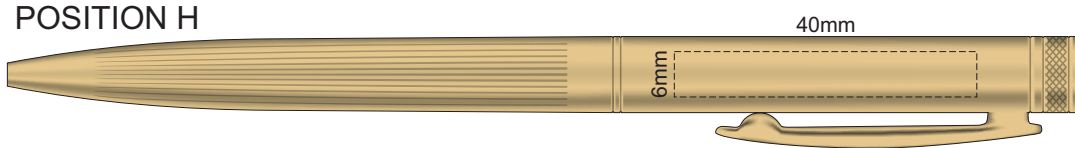

Actual Size: 100% when viewed on A4 paper

Pad Print  
or  
Digital Engraving

POSITION G

POSITION H

Engraves to

engraves to natural etch

engraves to natural etch

engraves to mirror finish