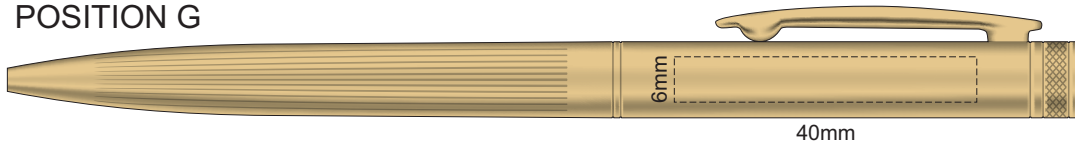

Actual Size: 100% when viewed on A4 paper

Pad Print  
or  
Digital Engraving

POSITION G

POSITION H

Engraves to

engraves to natural etch

engraves to natural etch

engraves to mirror finish