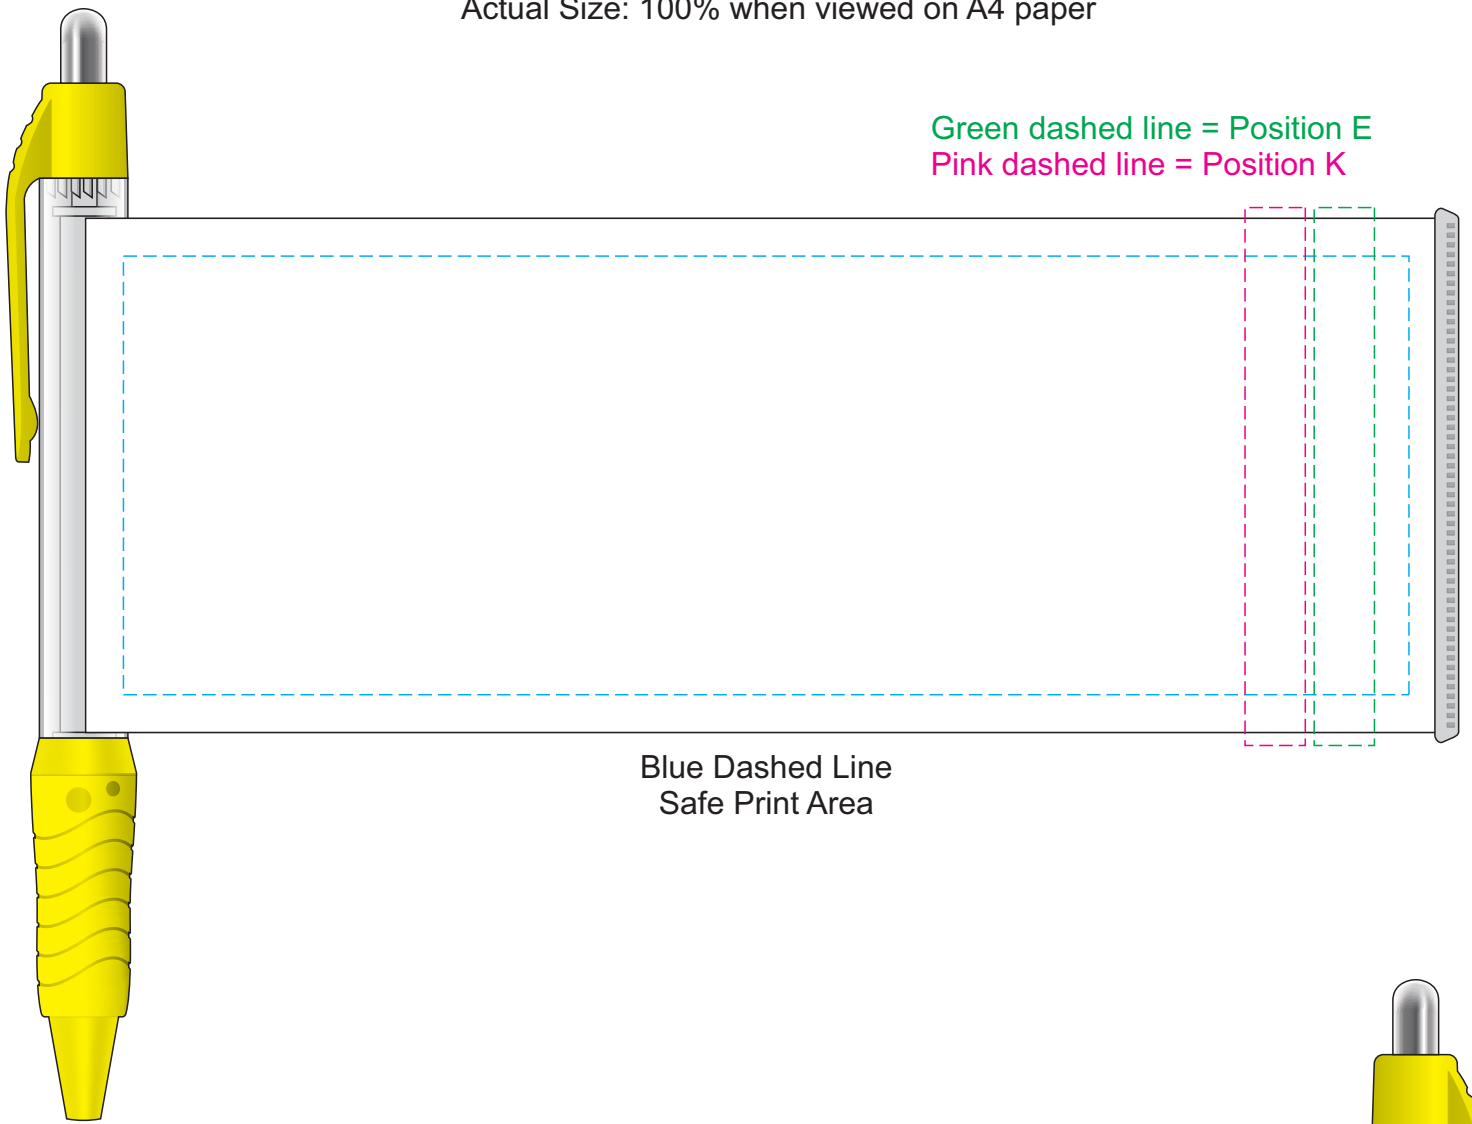

Actual Size: 100% when viewed on A4 paper

POSITION K

POSITION E

PAD PRINT

Actual Size: 100% when viewed on A4 paper

Green dashed line = Position E
Pink dashed line = Position K

Blue Dashed Line
Safe Print Area

Blue Dashed Line
Safe Print Area

OFFSET PRINT