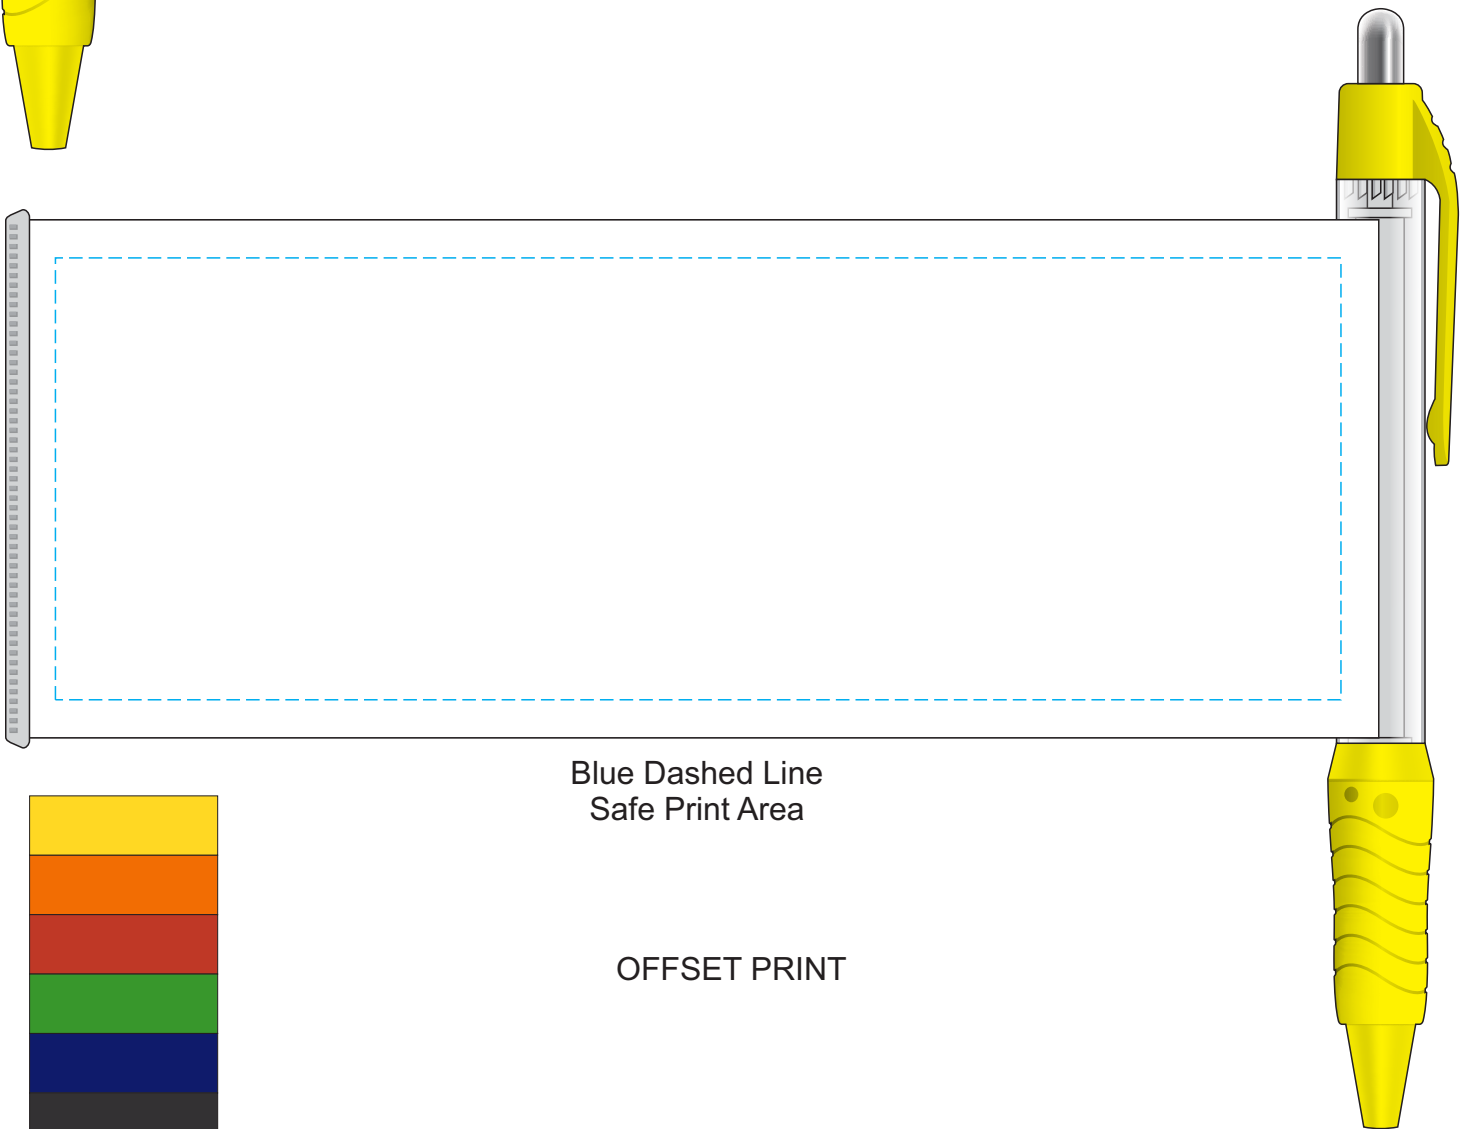

Actual Size: 100% when viewed on A4 paper

POSITION K

POSITION E

PAD PRINT

Actual Size: 100% when viewed on A4 paper

Green dashed line = Position E
Pink dashed line = Position K

Blue Dashed Line
Safe Print Area

Blue Dashed Line
Safe Print Area

OFFSET PRINT