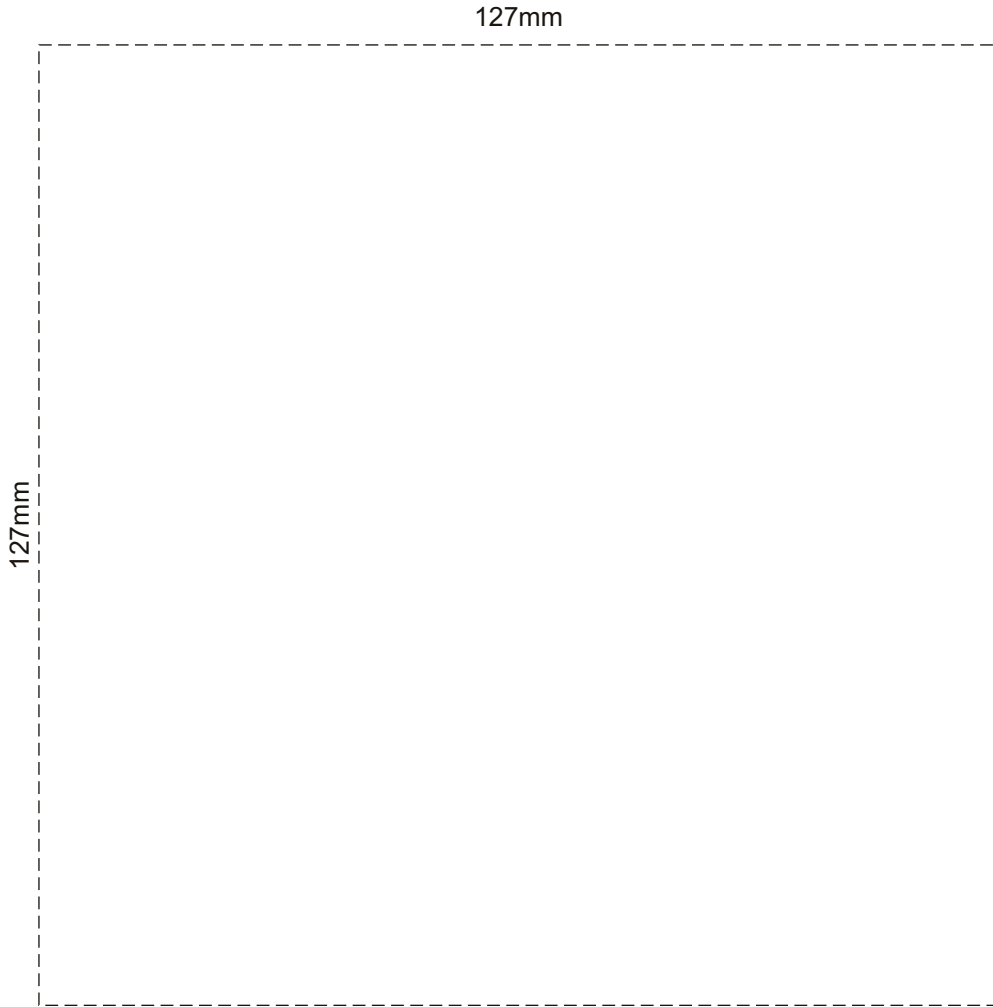

Print area at 50%  
(actual size 254mmX254mm)  
(screen print)

NOT ACTUAL SIZE

*Printing on the fabrics of the towel will give the artwork sort of a distressed appearance.*