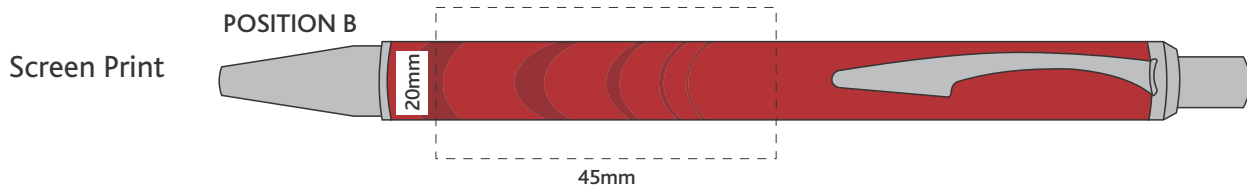

Actual Size: 100% when viewed on A4 paper

ART WORKER - Please check multi-colour screen prints for tight registration, may need to recommend pad print.

 Engraves to Oxidised White