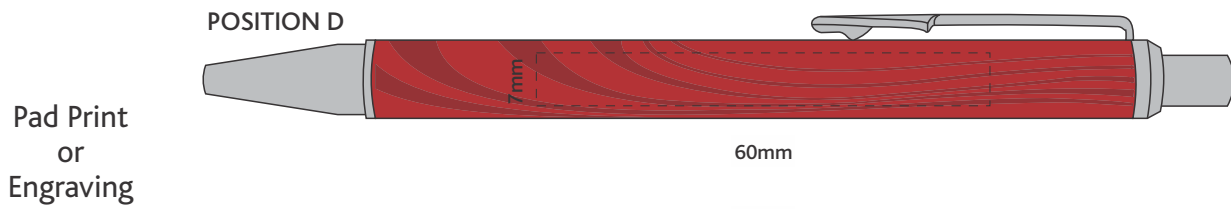

Actual Size: 100% when viewed on A4 paper

ART WORKER - Please check multi-colour screen prints for tight registration, may need to recommend pad print.

 Engraves to Oxidised White