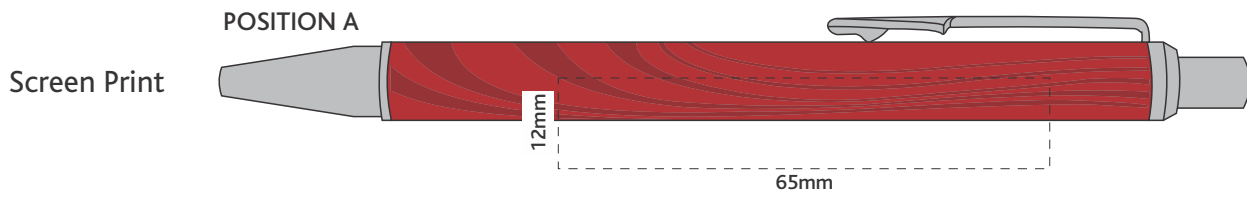

Actual Size: 100% when viewed on A4 paper

ART WORKER - Please check multi-colour screen prints for tight registration, may need to recommend pad print.

 Engraves to Oxidised White