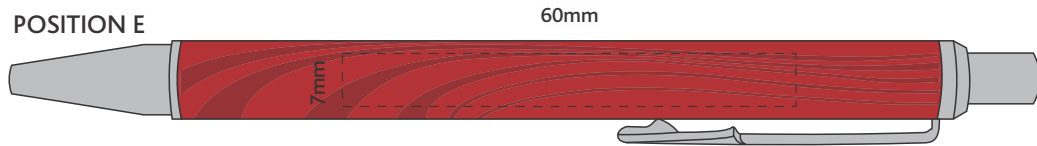

Actual Size: 100% when viewed on A4 paper

ART WORKER - Please check multi-colour screen prints for tight registration, may need to recommend pad print.

 Engraves to Oxidised White