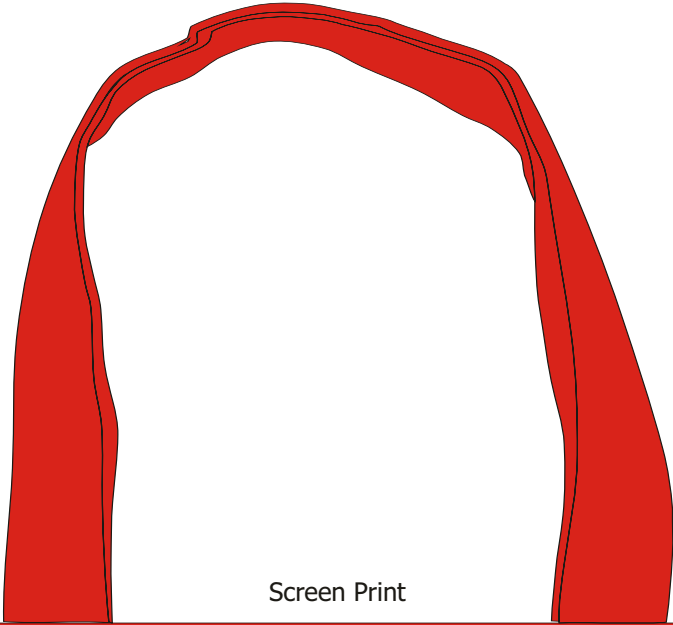

Actual Size: **40%** when viewed on A4 paper

Screen Print

250mm

250mm

Actual Size: **40%** when viewed on A4 paper

Digital Transfer

Please note the orientation of these print areas may be rotated to best suit your needs.