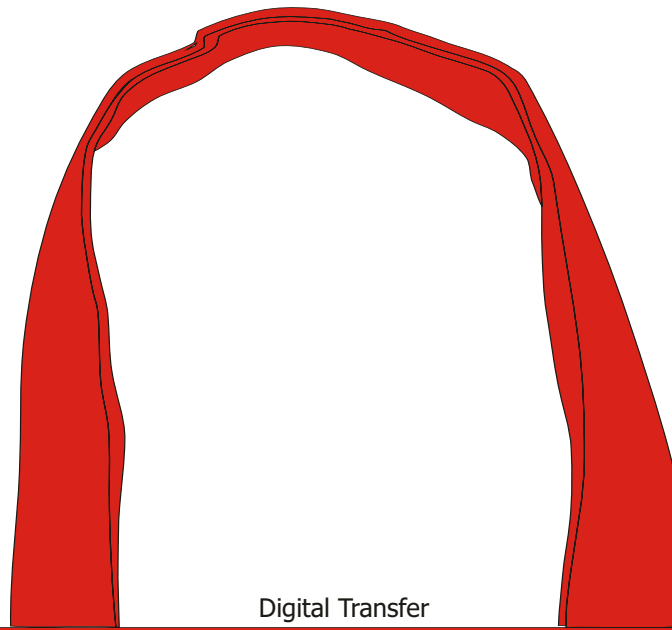

Actual Size: **40%** when viewed on A4 paper

Screen Print

250mm

250mm

Actual Size: **40%** when viewed on A4 paper

Digital Transfer

Please note the orientation of these print areas may be rotated to best suit your needs.