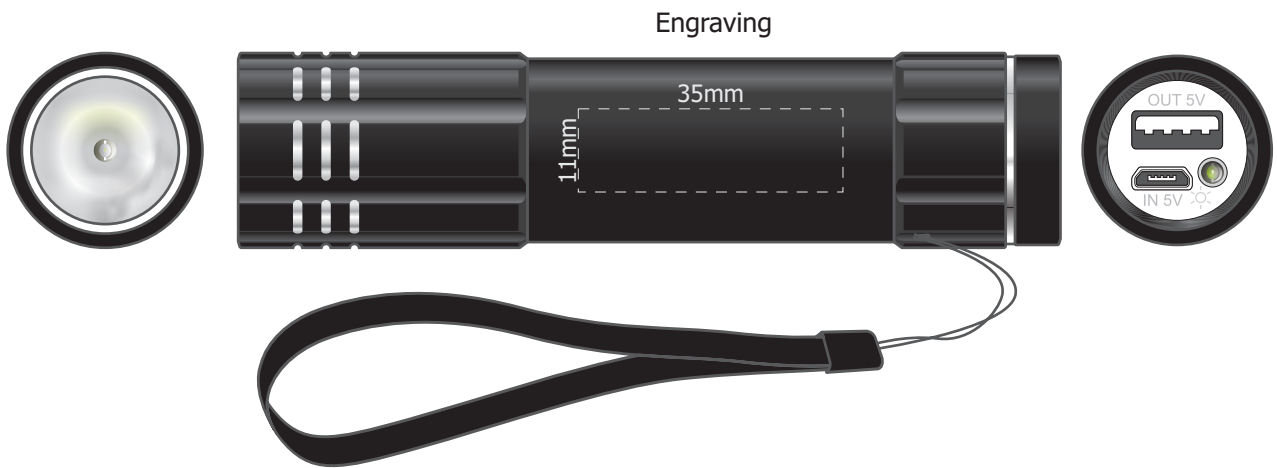

Actual Size: 100% when viewed on A4 paper

Engraves to Oxidised White