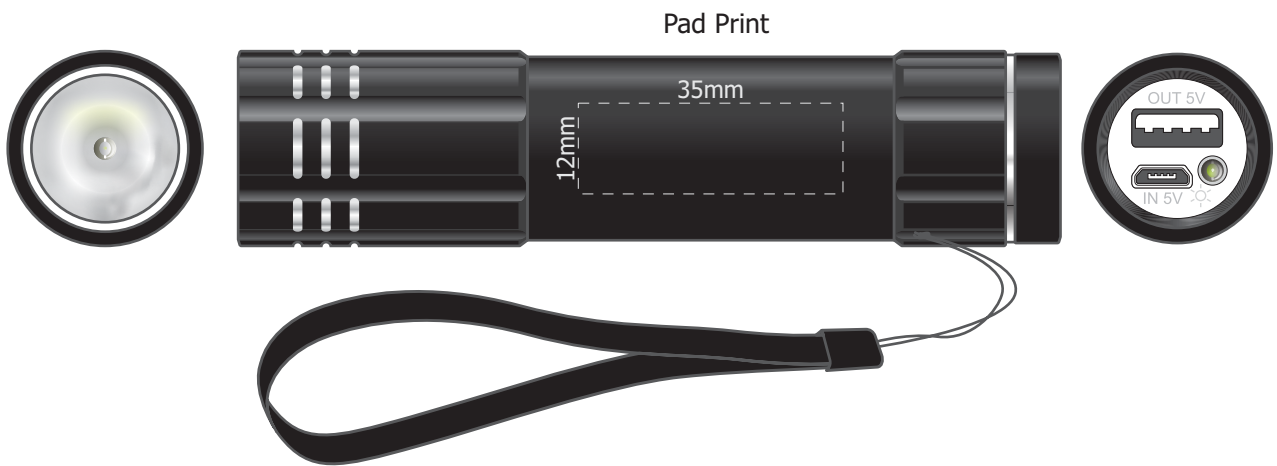

Actual Size: 100% when viewed on A4 paper

Engraves to Oxidised White