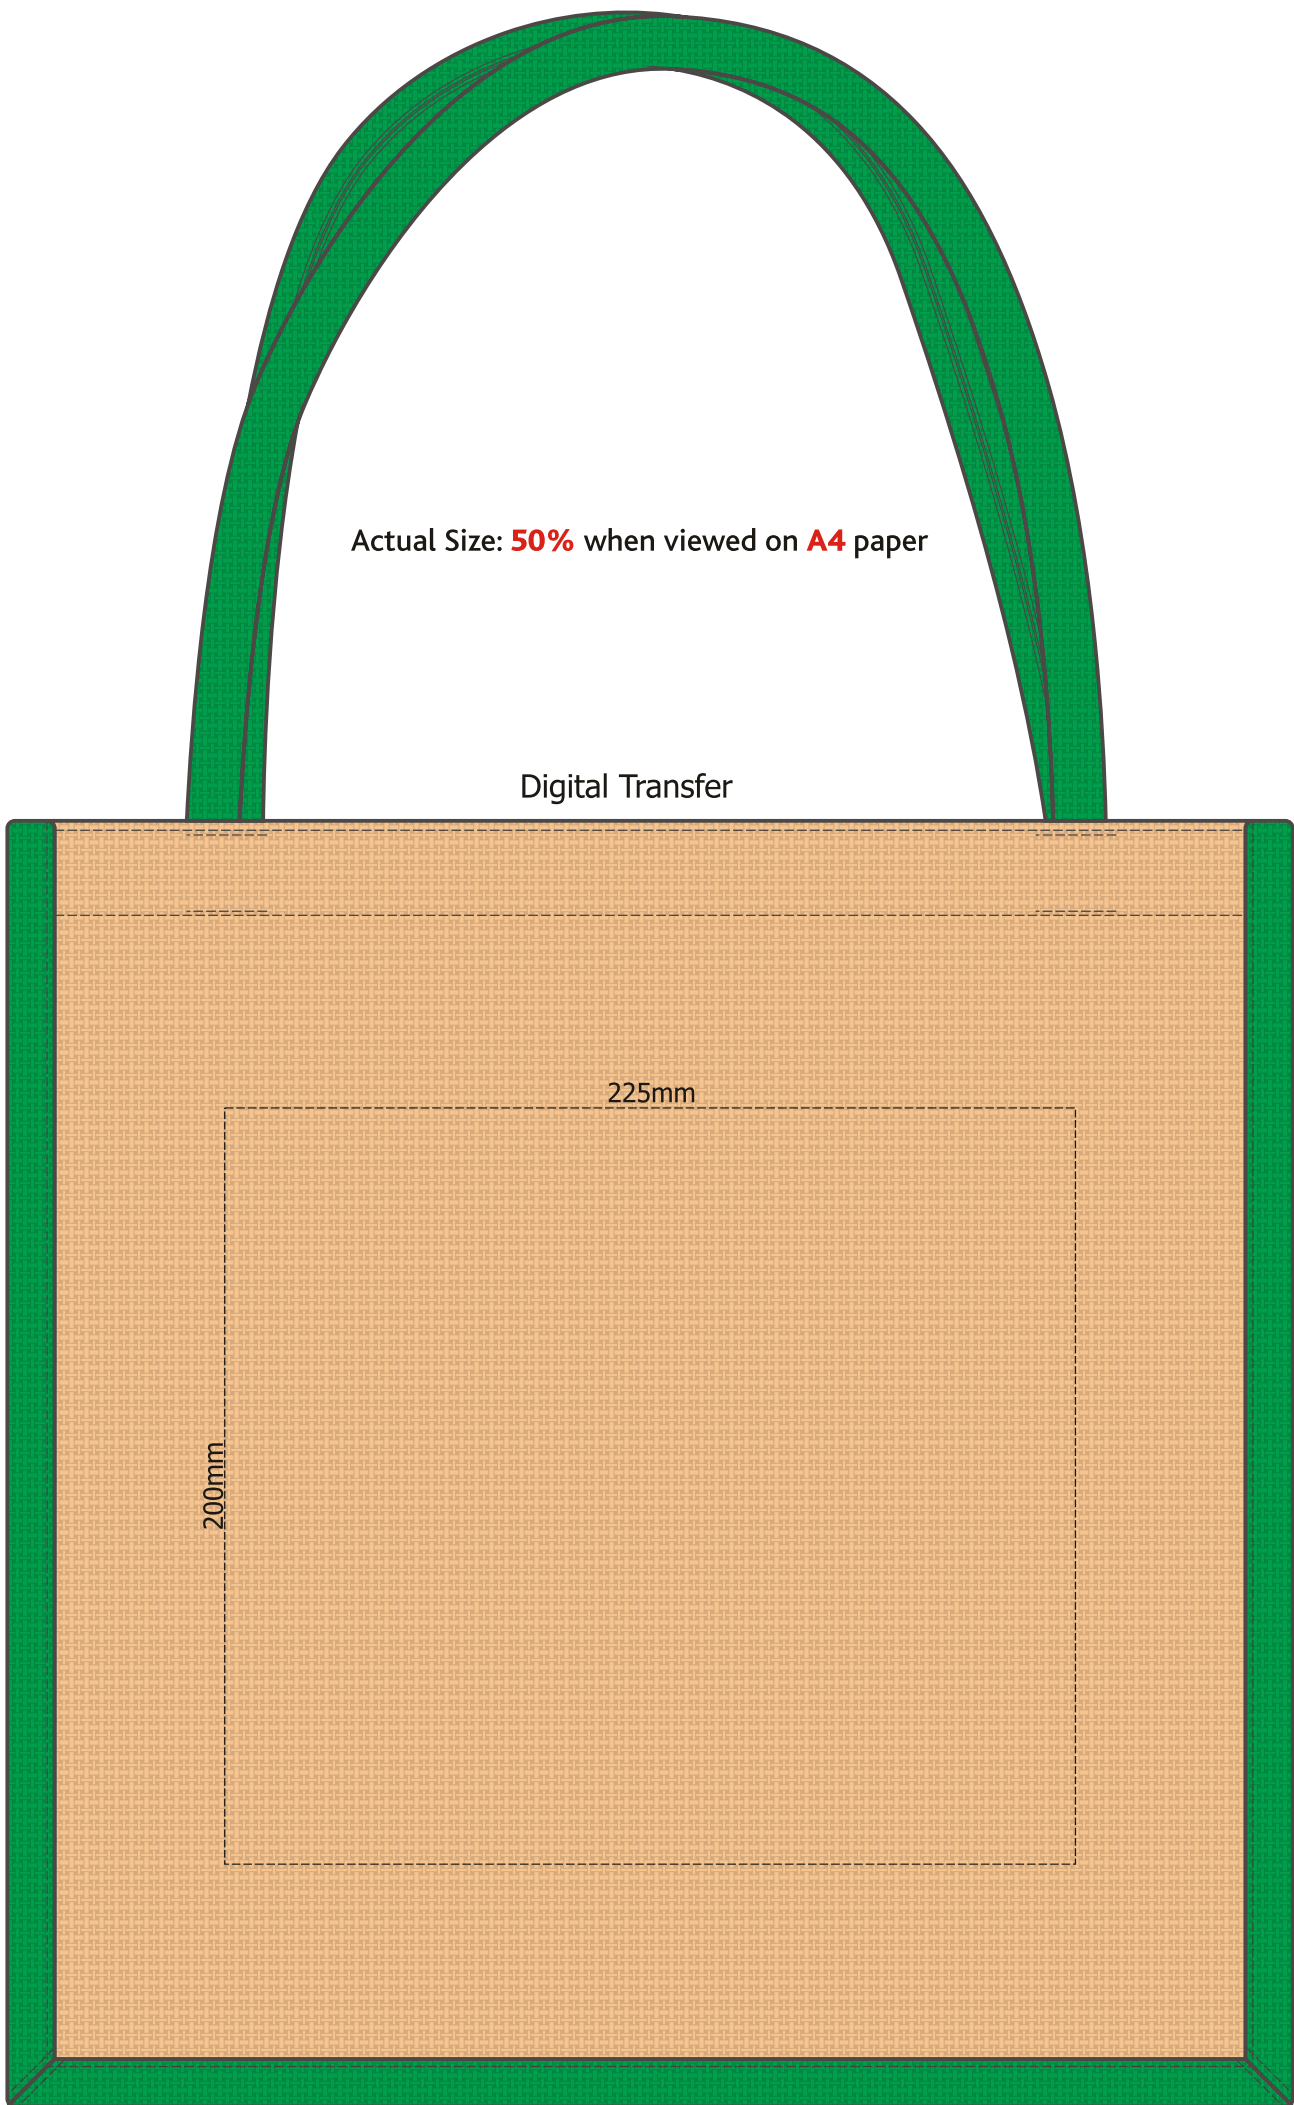

Actual Size: **50%** when viewed on **A4** paper

225mm

225mm

Screen Print:

Please be aware the artwork will be significantly affected by the texture of the bag. Fine detailing, small text will be lost in the texture of the bag and may not be legible.

Actual Size: **50%** when viewed on **A4** paper

Digital Transfer

225mm

200mm

Digital Transfer

Please note the orientation of these print areas may be rotated to best suit your needs.