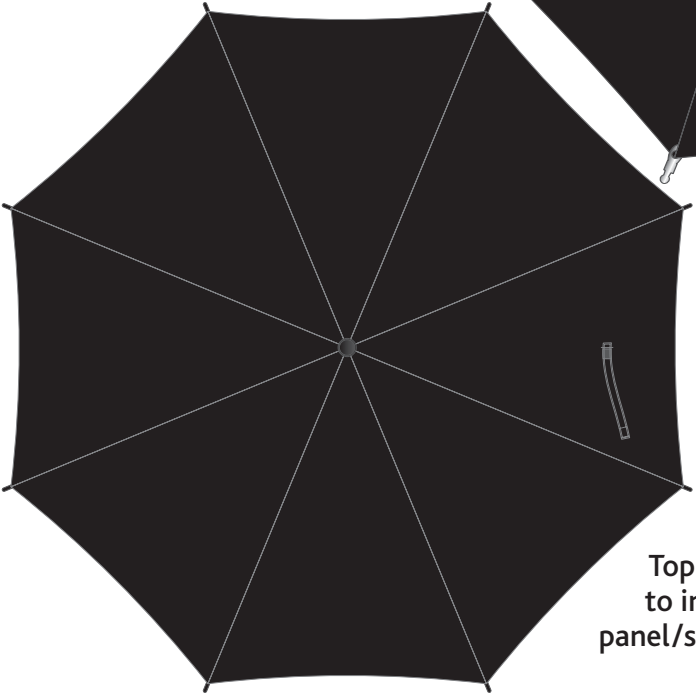

Actual Size: 40% when viewed on A4 paper

Screen Print (One Colour Only)
Digital Transfer

Top view at 10%
to indicate which
panel/s to be decorated.