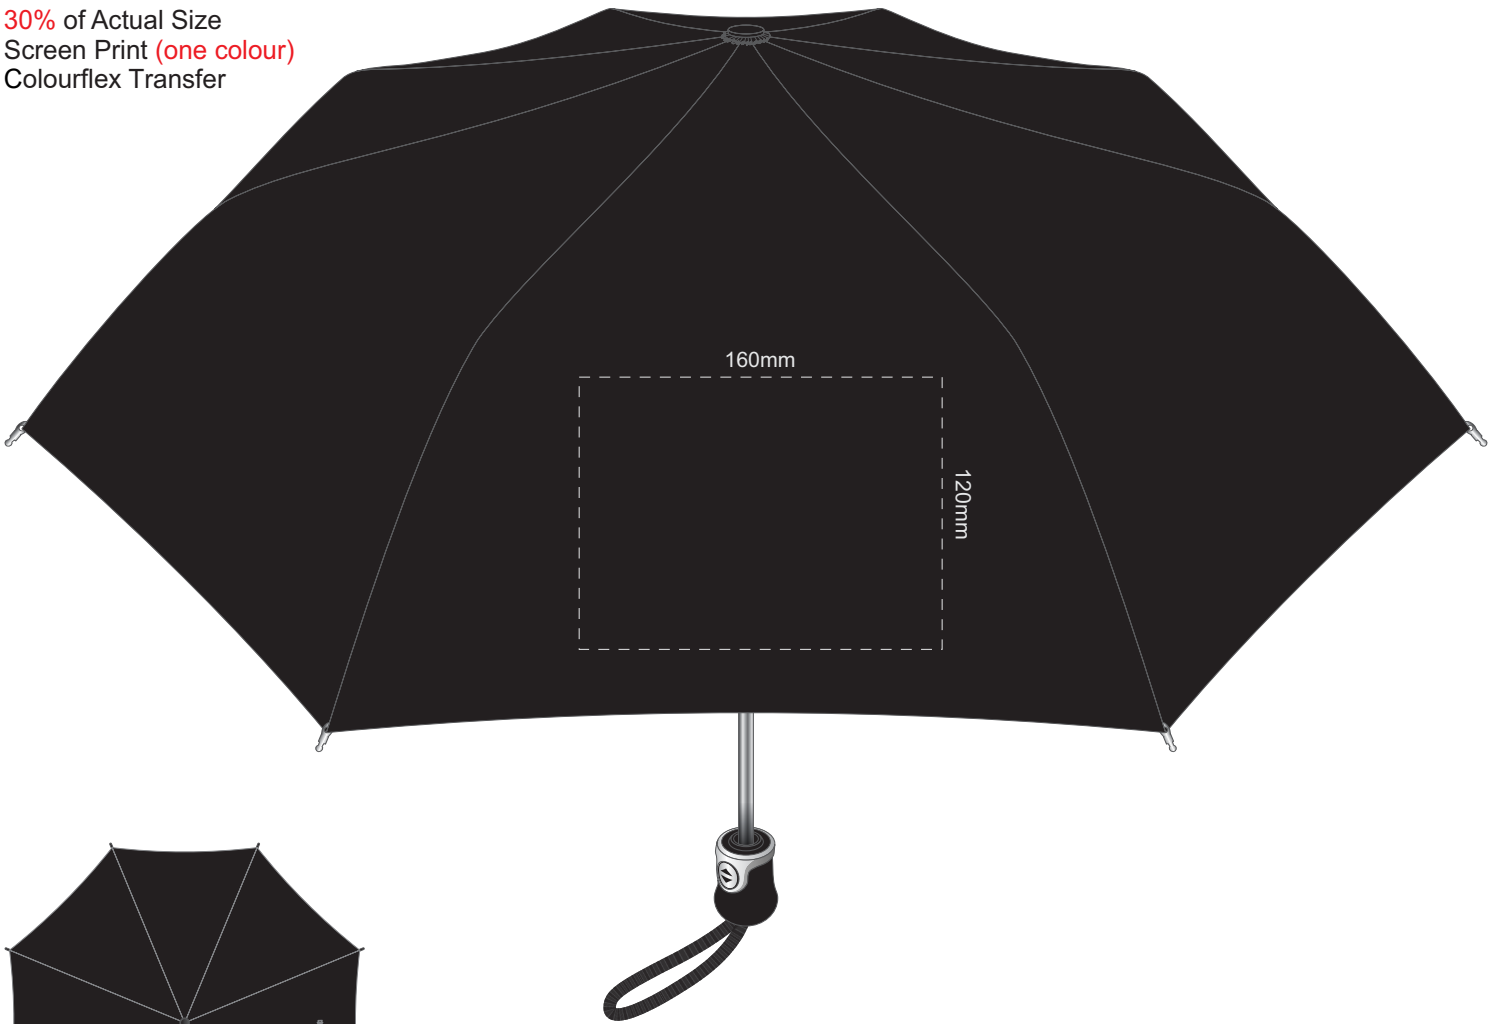

30% of Actual Size
Screen Print (one colour)
Colourflex Transfer

Top view at 5%
to indicate which
panel/s to be decorated.