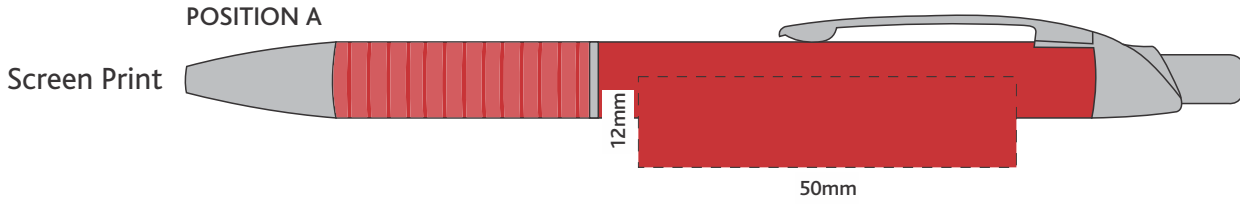

Actual Size: 100% when viewed on A4 paper

Screen Print - 1 colour only

 Engraves to Oxidised White