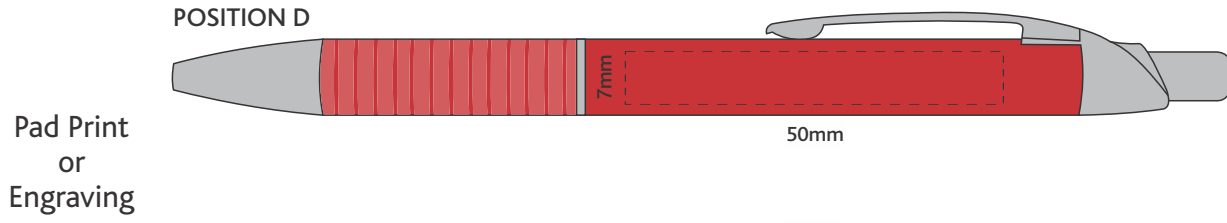

Actual Size: 100% when viewed on A4 paper

Screen Print - 1 colour only

 Engraves to Oxidised White