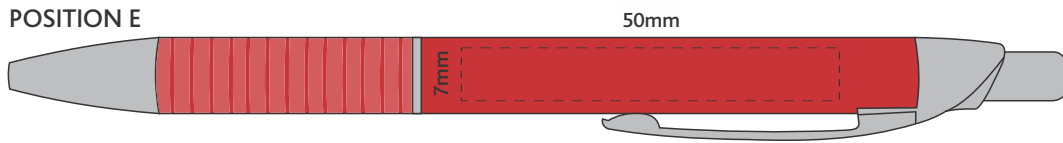

Actual Size: 100% when viewed on A4 paper

Screen Print - 1 colour only

 Engraves to Oxidised White