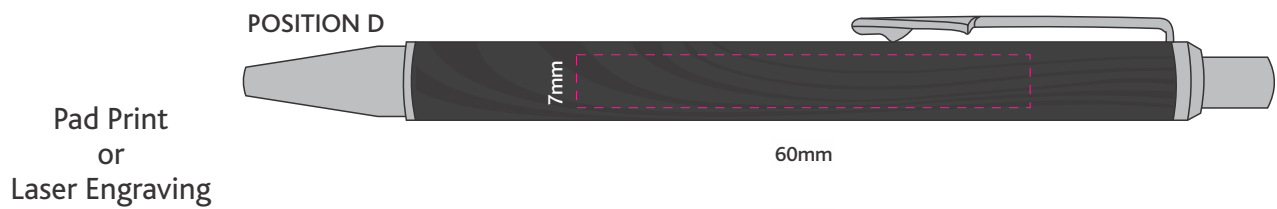

Actual Size: 100% when viewed on A4 paper

**ART WORKER - Please check multi-colour screen prints for tight registration, may need to recommend pad print.**

 Engraves to Oxidised White