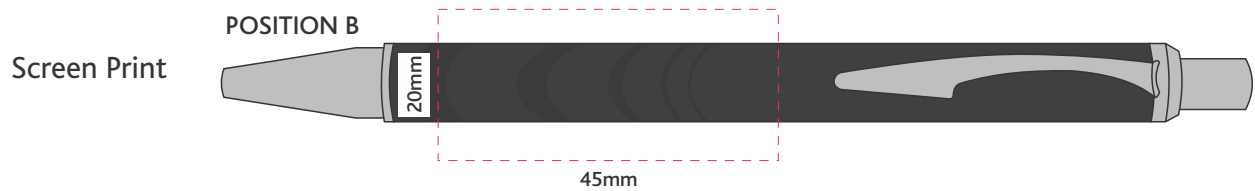

Actual Size: 100% when viewed on A4 paper

**ART WORKER - Please check multi-colour screen prints for tight registration, may need to recommend pad print.**

 Engraves to Oxidised White