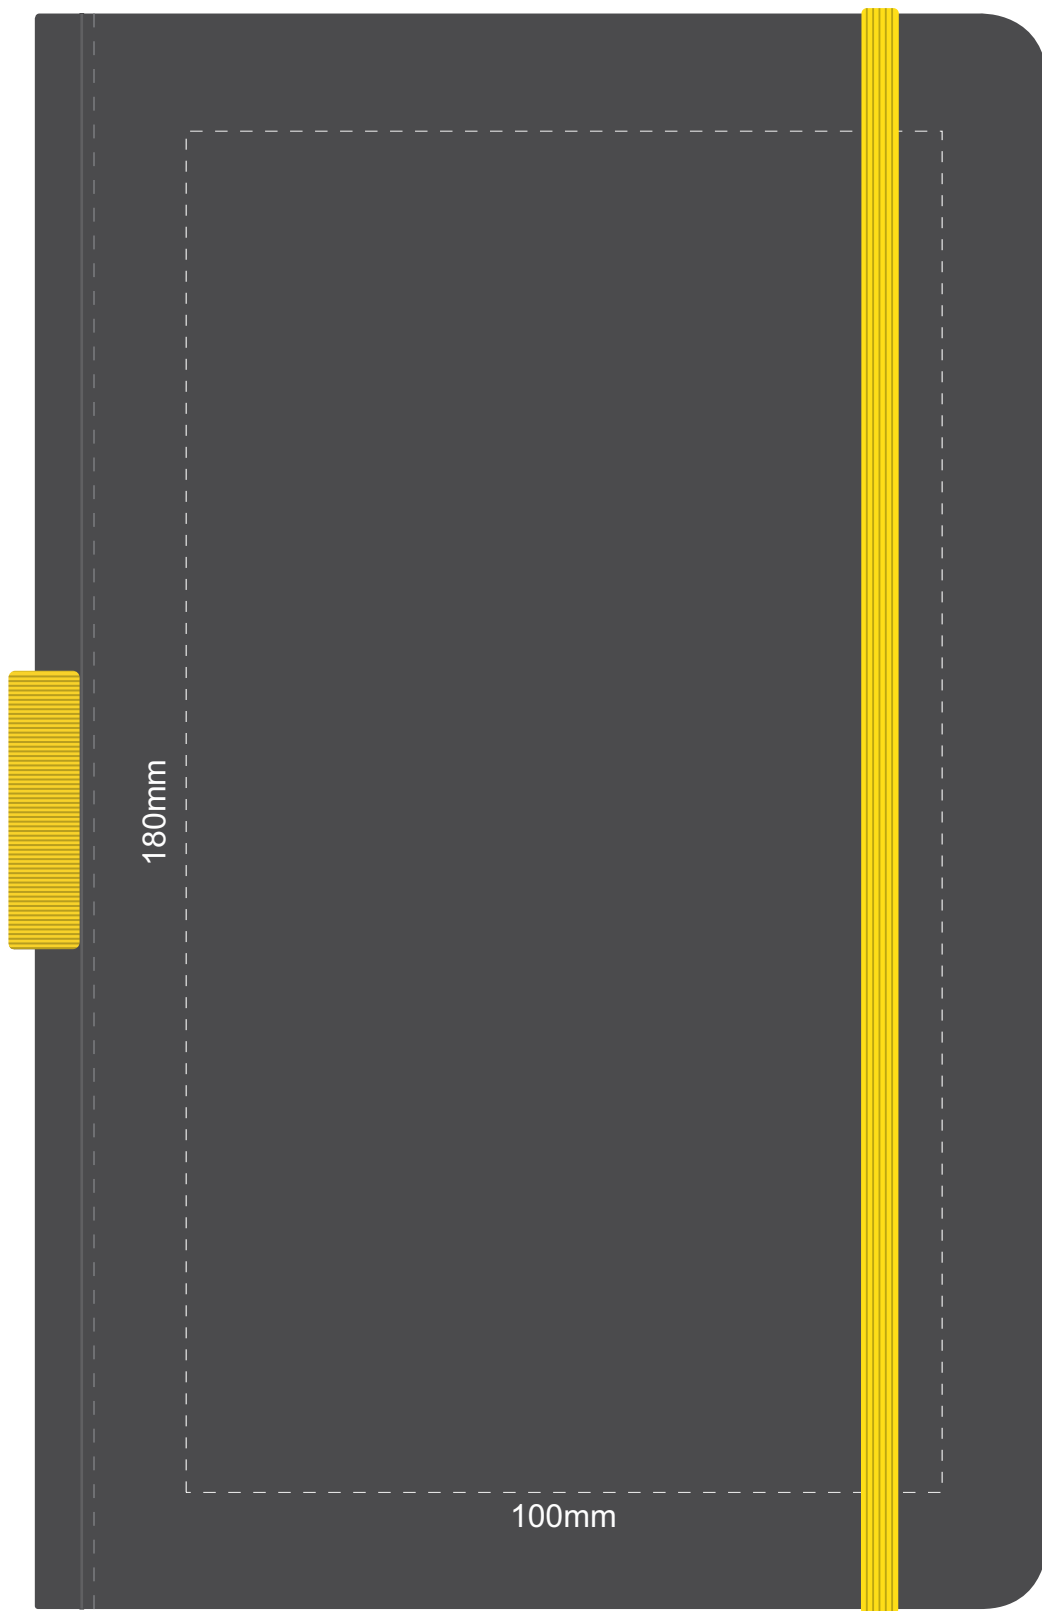

Actual Size: 100% when viewed on A4 paper

Screen Print (one colour)

Actual Size: 100% when viewed on A4 paper

Direct Digital

Actual Size: 100% when viewed on A4 paper

Debossing

Debossing branding area can be moved anywhere within the red line'