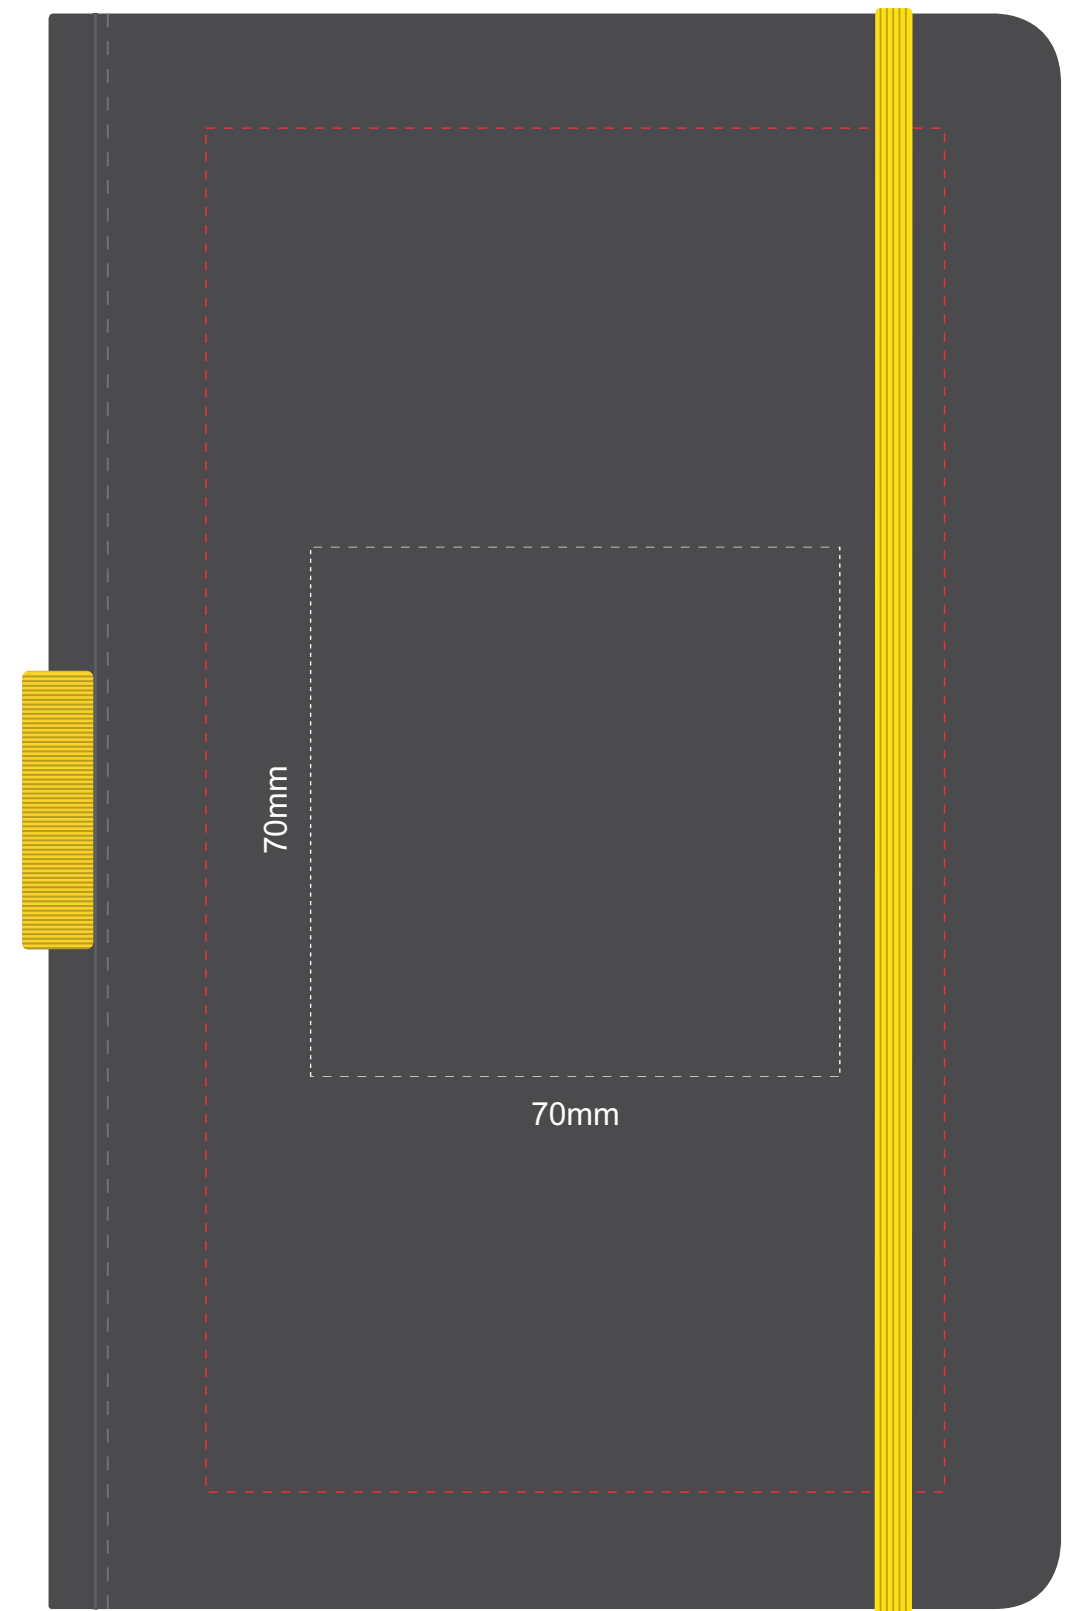

Actual Size: 100% when viewed on A4 paper

Screen Print (one colour)

Actual Size: 100% when viewed on A4 paper

Direct Digital

Actual Size: 100% when viewed on A4 paper

Debossing

Debossing branding area can be moved anywhere within the red line'