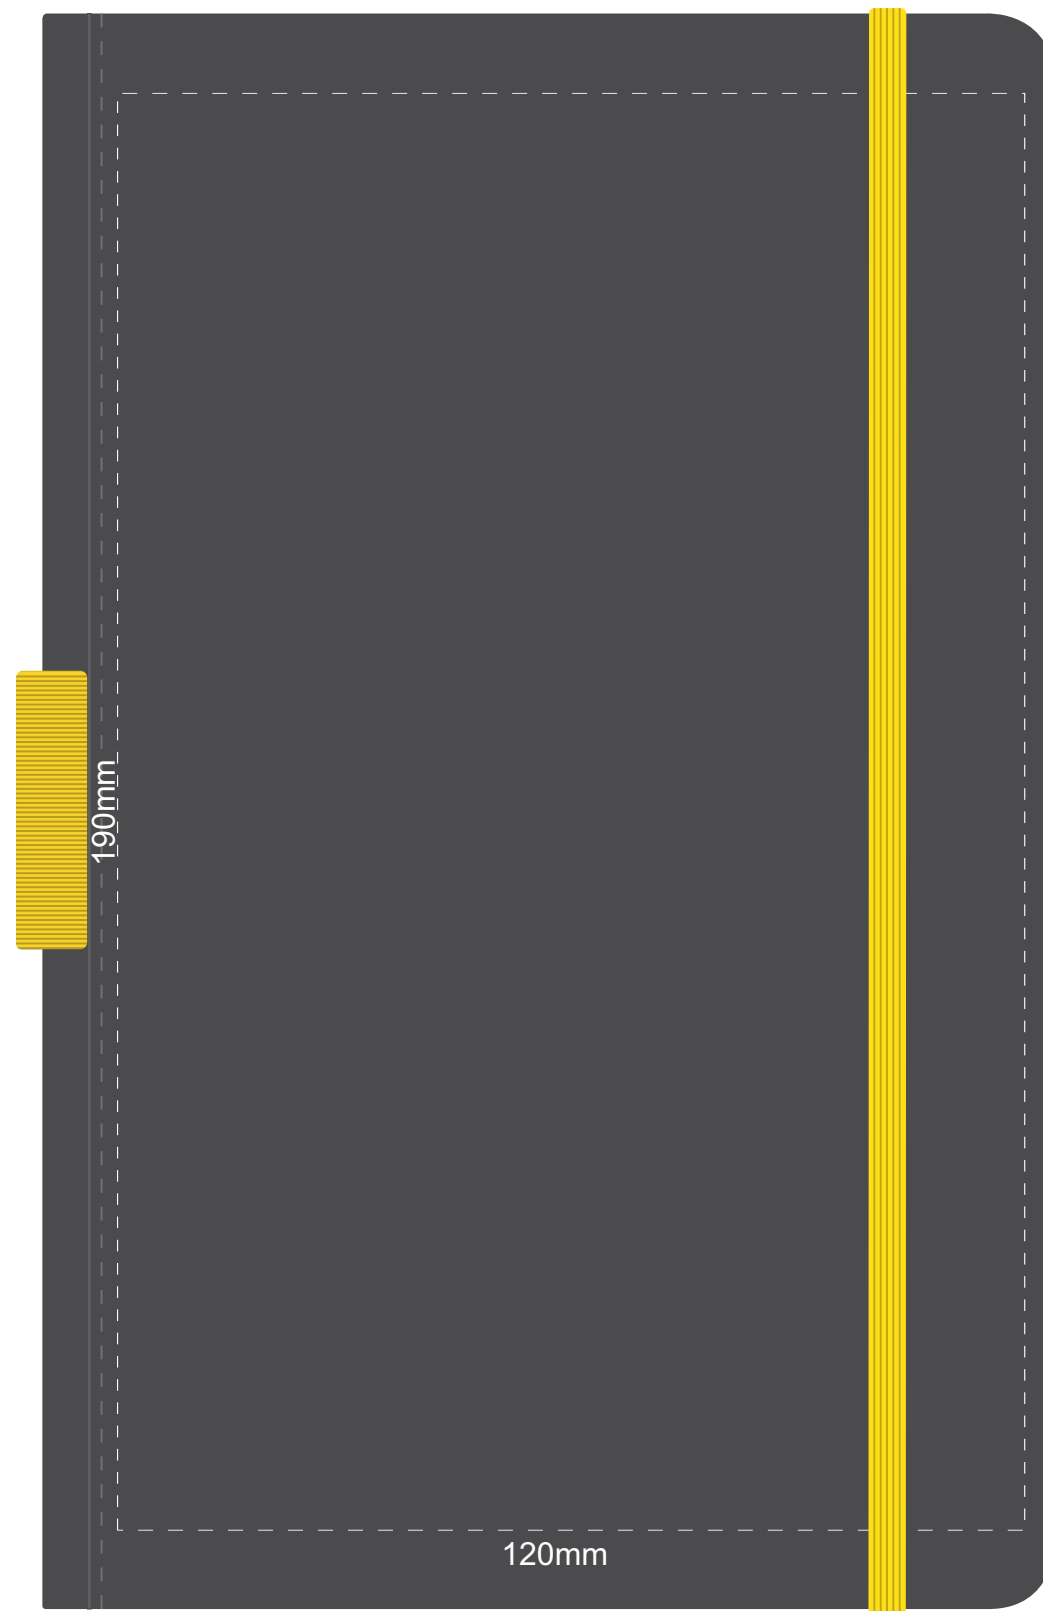

Actual Size: 100% when viewed on A4 paper

Screen Print (one colour)

Actual Size: 100% when viewed on A4 paper

Direct Digital

Actual Size: 100% when viewed on A4 paper

Debossing

Debossing branding area can be moved anywhere within the red line'