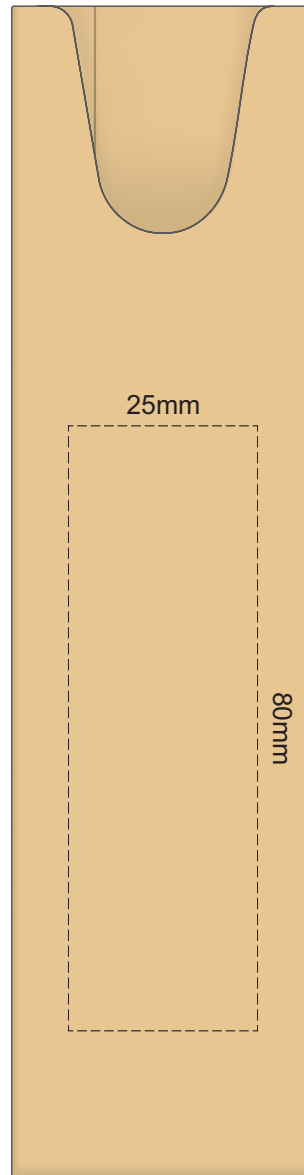

100% of Actual Size
Pad Print

POSITION D

POSITION E

100% of Actual Size
Laser Engraving

POSITION D

POSITION E

NOTE: This product is a natural material,
please allow for variances in grain pattern and engraving colour.

Laser Engraves to a Natural Etch

100% of Actual Size
Pad Print (one side only)

100% of Actual Size
Digital Packaging Print
(one side only)

Digital Print is only available for natural option
Artwork will be printed directly onto the product via CMYK printing (no white),
colours will not be vibrant due to white ink not being available for this process.