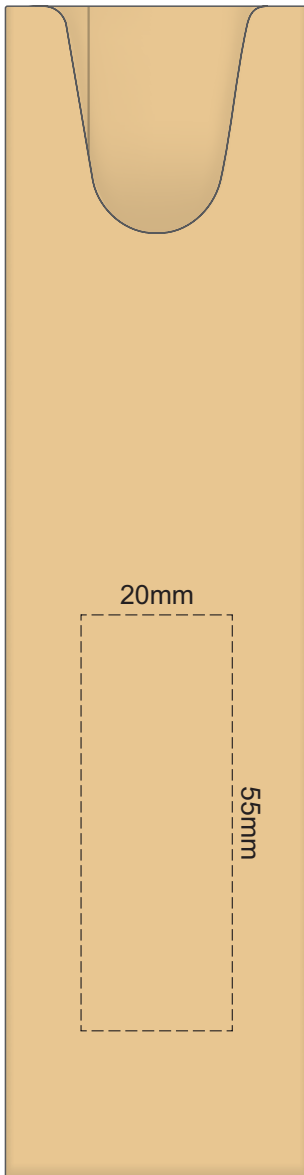

100% of Actual Size
Pad Print

POSITION D

POSITION E

100% of Actual Size
Laser Engraving

POSITION D

POSITION E

NOTE: This product is a natural material,
please allow for variances in grain pattern and engraving colour.

Laser Engraves to a Natural Etch

100% of Actual Size
Pad Print (one side only)

100% of Actual Size
Digital Packaging Print
(one side only)

Digital Print is only available for natural option
Artwork will be printed directly onto the product via CMYK printing (no white),
colours will not be vibrant due to white ink not being available for this process.