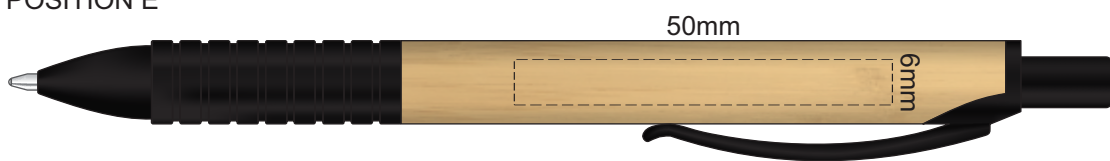

100% of Actual Size
Pad Print

POSITION D

POSITION E

100% of Actual Size
Laser Engraving

POSITION D

POSITION E

NOTE: This product is a natural material,
please allow for variances in grain pattern and engraving colour.

Laser Engraves to a Natural Etch

100% of Actual Size
Pad Print (one side only)

100% of Actual Size
Digital Packaging Print
(one side only)

Digital Print is only available for natural option
Artwork will be printed directly onto the product via CMYK printing (no white),
colours will not be vibrant due to white ink not being available for this process.