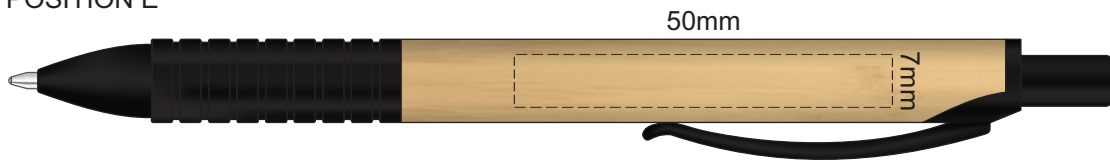

100% of Actual Size
Pad Print

POSITION D

POSITION E

100% of Actual Size
Laser Engraving

POSITION D

POSITION E

NOTE: This product is a natural material,
please allow for variances in grain pattern and engraving colour.

Laser Engraves to a Natural Etch

100% of Actual Size
Pad Print (one side only)

100% of Actual Size
Digital Packaging Print
(one side only)

Digital Print is only available for natural option
Artwork will be printed directly onto the product via CMYK printing (no white),
colours will not be vibrant due to white ink not being available for this process.