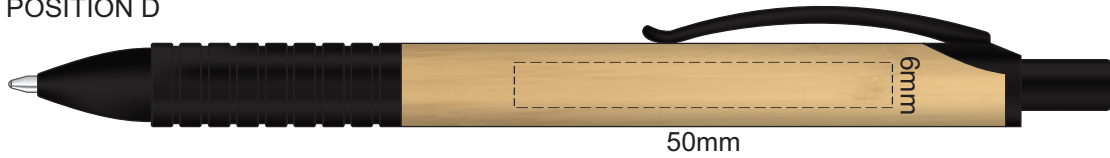

100% of Actual Size
Pad Print

POSITION D

POSITION E

100% of Actual Size
Laser Engraving

POSITION D

POSITION E

NOTE: This product is a natural material,
please allow for variances in grain pattern and engraving colour.

Laser Engraves to a Natural Etch

100% of Actual Size
Pad Print (one side only)

100% of Actual Size
Digital Packaging Print
(one side only)

Digital Print is only available for natural option
Artwork will be printed directly onto the product via CMYK printing (no white),
colours will not be vibrant due to white ink not being available for this process.