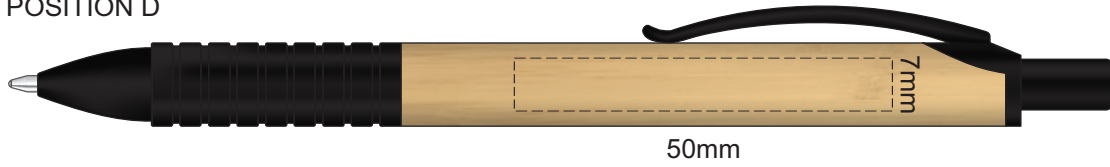

100% of Actual Size
Pad Print

POSITION D

POSITION E

100% of Actual Size
Laser Engraving

POSITION D

POSITION E

NOTE: This product is a natural material,
please allow for variances in grain pattern and engraving colour.

Laser Engraves to a Natural Etch

100% of Actual Size
Pad Print (one side only)

100% of Actual Size
Digital Packaging Print
(one side only)

Digital Print is only available for natural option
Artwork will be printed directly onto the product via CMYK printing (no white),
colours will not be vibrant due to white ink not being available for this process.