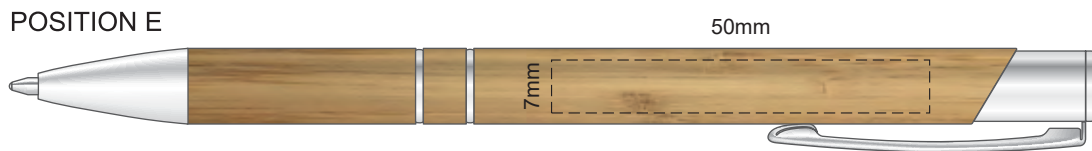

100% of Actual Size
Screen Print (One Colour)

100% of Actual Size
Pad Print

100% of Actual Size
Laser Engraving

This product is a natural material, please allow
for variances in grain pattern and engraving colour.

 Engraves to a Natural Etch

100% of Actual Size
Screen Print (One Colour)

100% of Actual Size
Pad Print

100% of Actual Size
Laser Engraving

This product is a natural material, please allow for variances in grain pattern and engraving colour.