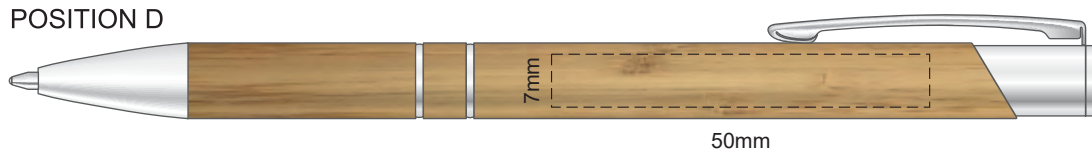

100% of Actual Size
Screen Print (One Colour)

100% of Actual Size
Pad Print

100% of Actual Size
Laser Engraving

This product is a natural material, please allow
for variances in grain pattern and engraving colour.

 Engraves to a Natural Etch

100% of Actual Size
Screen Print (One Colour)

100% of Actual Size
Pad Print

100% of Actual Size
Laser Engraving

This product is a natural material, please allow for variances in grain pattern and engraving colour.