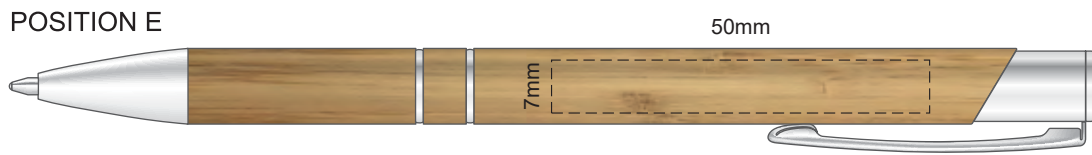

100% of Actual Size
Screen Print (One Colour)

100% of Actual Size
Pad Print

100% of Actual Size
Laser Engraving

This product is a natural material, please allow
for variances in grain pattern and engraving colour.

 Engraves to a Natural Etch

100% of Actual Size
Screen Print (One Colour)

100% of Actual Size
Pad Print

100% of Actual Size
Laser Engraving

This product is a natural material, please allow for variances in grain pattern and engraving colour.