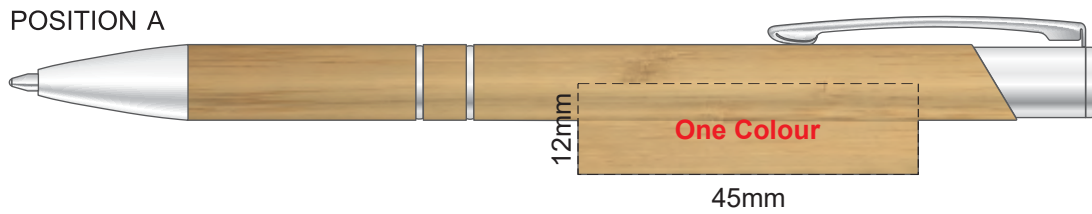

100% of Actual Size
Screen Print (One Colour)

100% of Actual Size
Pad Print

100% of Actual Size
Laser Engraving

This product is a natural material, please allow
for variances in grain pattern and engraving colour.

 Engraves to a Natural Etch

100% of Actual Size
Screen Print (One Colour)

100% of Actual Size
Pad Print

100% of Actual Size
Laser Engraving

This product is a natural material, please allow for variances in grain pattern and engraving colour.