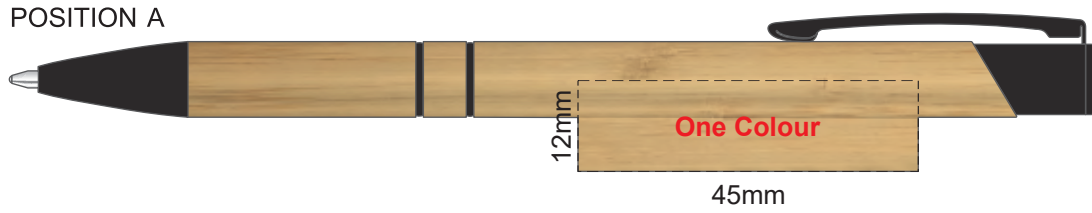

100% of Actual Size
Screen Print (One Colour)

100% of Actual Size
Pad Print

100% of Actual Size
Laser Engraving

This product is a natural material, please allow
for variances in grain pattern and engraving colour.

 Engraves to a Natural Etch

100% of Actual Size
Screen Print (One Colour)

100% of Actual Size
Pad Print

100% of Actual Size
Laser Engraving

This product is a natural material, please allow for variances in grain pattern and engraving colour.