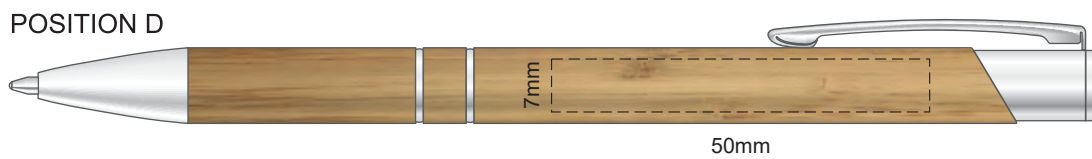

100% of Actual Size
Screen Print (One Colour)

100% of Actual Size
Pad Print

100% of Actual Size
Laser Engraving

This product is a natural material, please allow
for variances in grain pattern and engraving colour.

 Engraves to a Natural Etch

100% of Actual Size
Screen Print (One Colour)

100% of Actual Size
Pad Print

100% of Actual Size
Laser Engraving

This product is a natural material, please allow for variances in grain pattern and engraving colour.