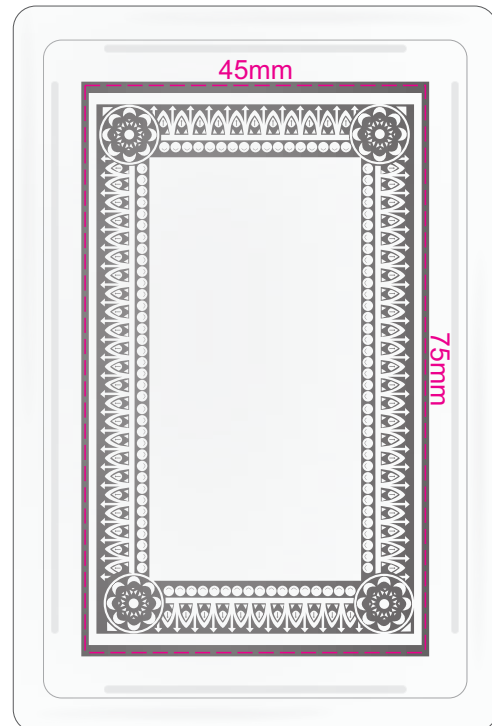

100% of Actual Size

Pad Print on Case

FRONT

BACK

100% of Actual Size

Direct Digital on Case

FRONT

BACK