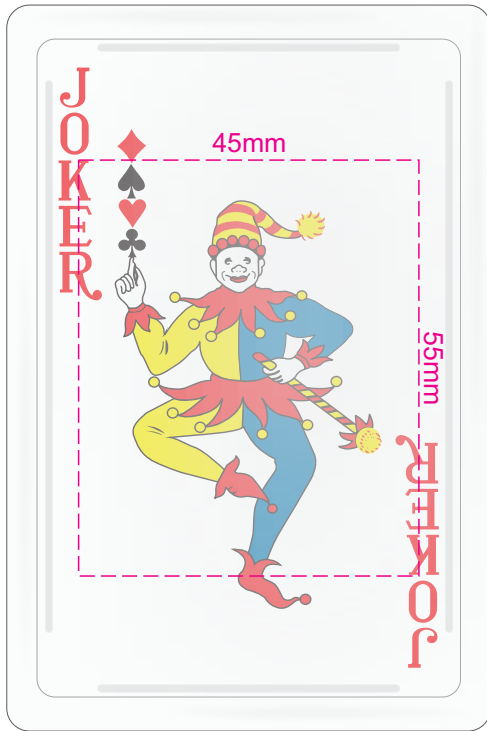

100% of Actual Size

Pad Print on Case

FRONT

BACK

100% of Actual Size

Direct Digital on Case

FRONT

BACK