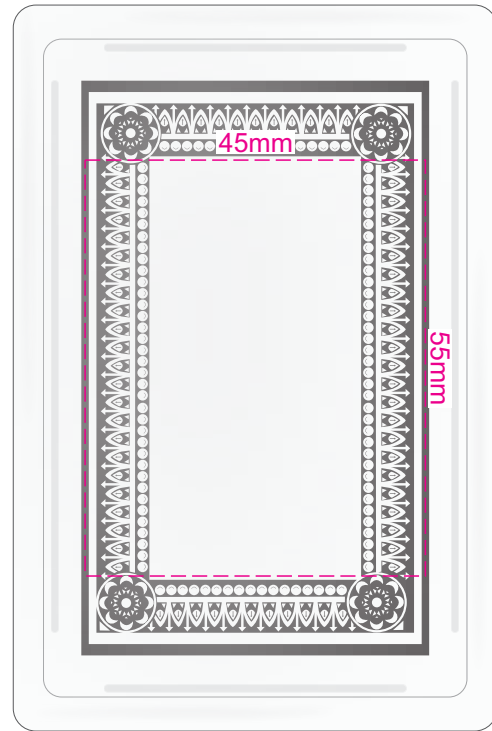

100% of Actual Size

Pad Print on Case

FRONT

BACK

100% of Actual Size

Direct Digital on Case

FRONT

BACK