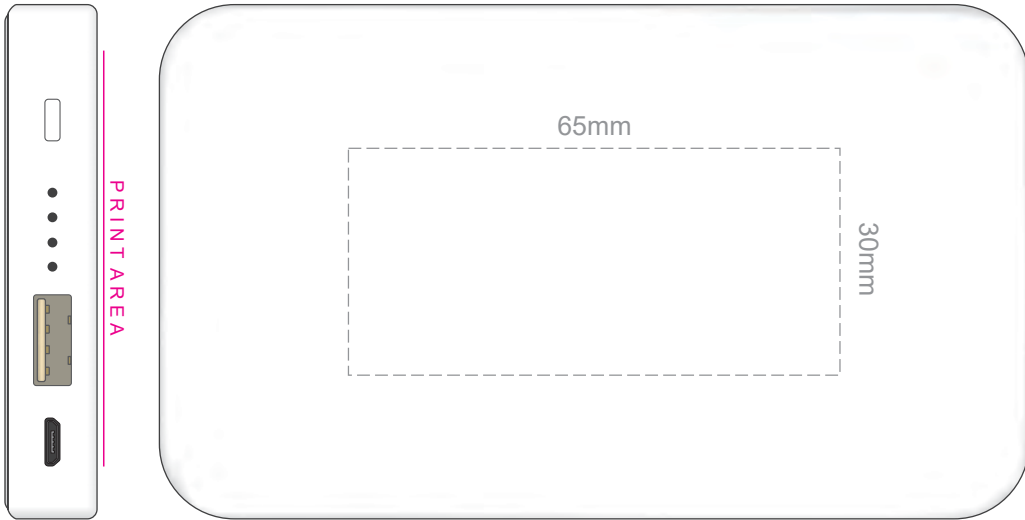

100% of Actual Size  
Pad Print

FRONT

BACK

*wireless function is not applicable*

Wireless Charging Power Bank  
Capacity: 4000mAh Wireless Output: 5W  
Input: DC 5V = 20A, USB Output: DC 5V = 21A  
CE RoHS Fe

100% of Actual Size  
Pad Print

FRONT

BACK

*wireless function is not applicable*

Wireless Charging Power Bank  
Capacity: 4000mAh Wireless Output: 5W  
Input: DC 5V = 20A, USB Output: DC 5V = 21A  
CE RoHS FC

100% of Actual Size  
Pad Print