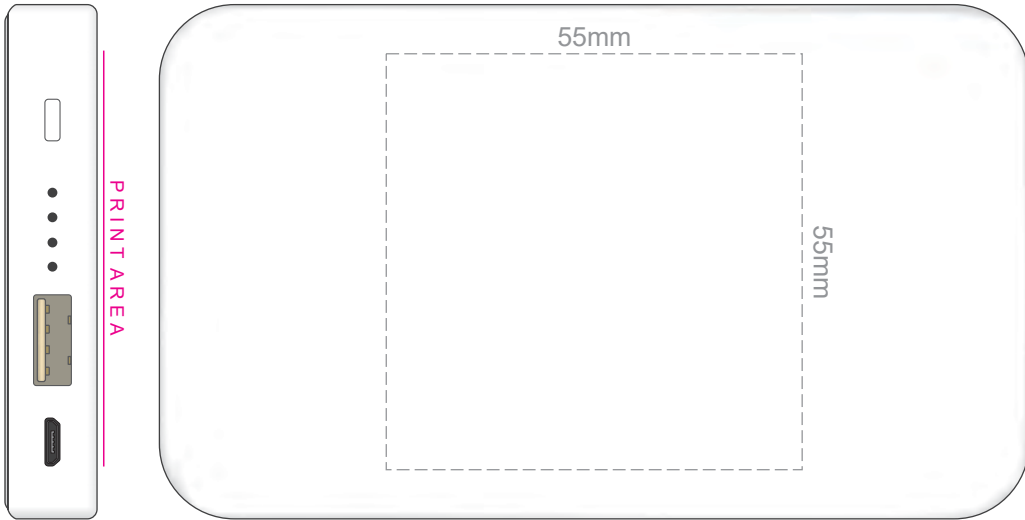

100% of Actual Size  
Pad Print

FRONT

BACK

*wireless function is not applicable*

Wireless Charging Power Bank  
Capacity: 4000mAh Wireless Output: 5W  
Input: DC 5V = 20A, USB Output: DC 5V = 21A  
CE RoHS Fe

100% of Actual Size  
Pad Print

FRONT

BACK

*wireless function is not applicable*

Wireless Charging Power Bank  
Capacity: 4000mAh Wireless Output: 5W  
Input: DC 5V = 20A, USB Output: DC 5V = 21A  
CE RoHS FC

100% of Actual Size  
Pad Print