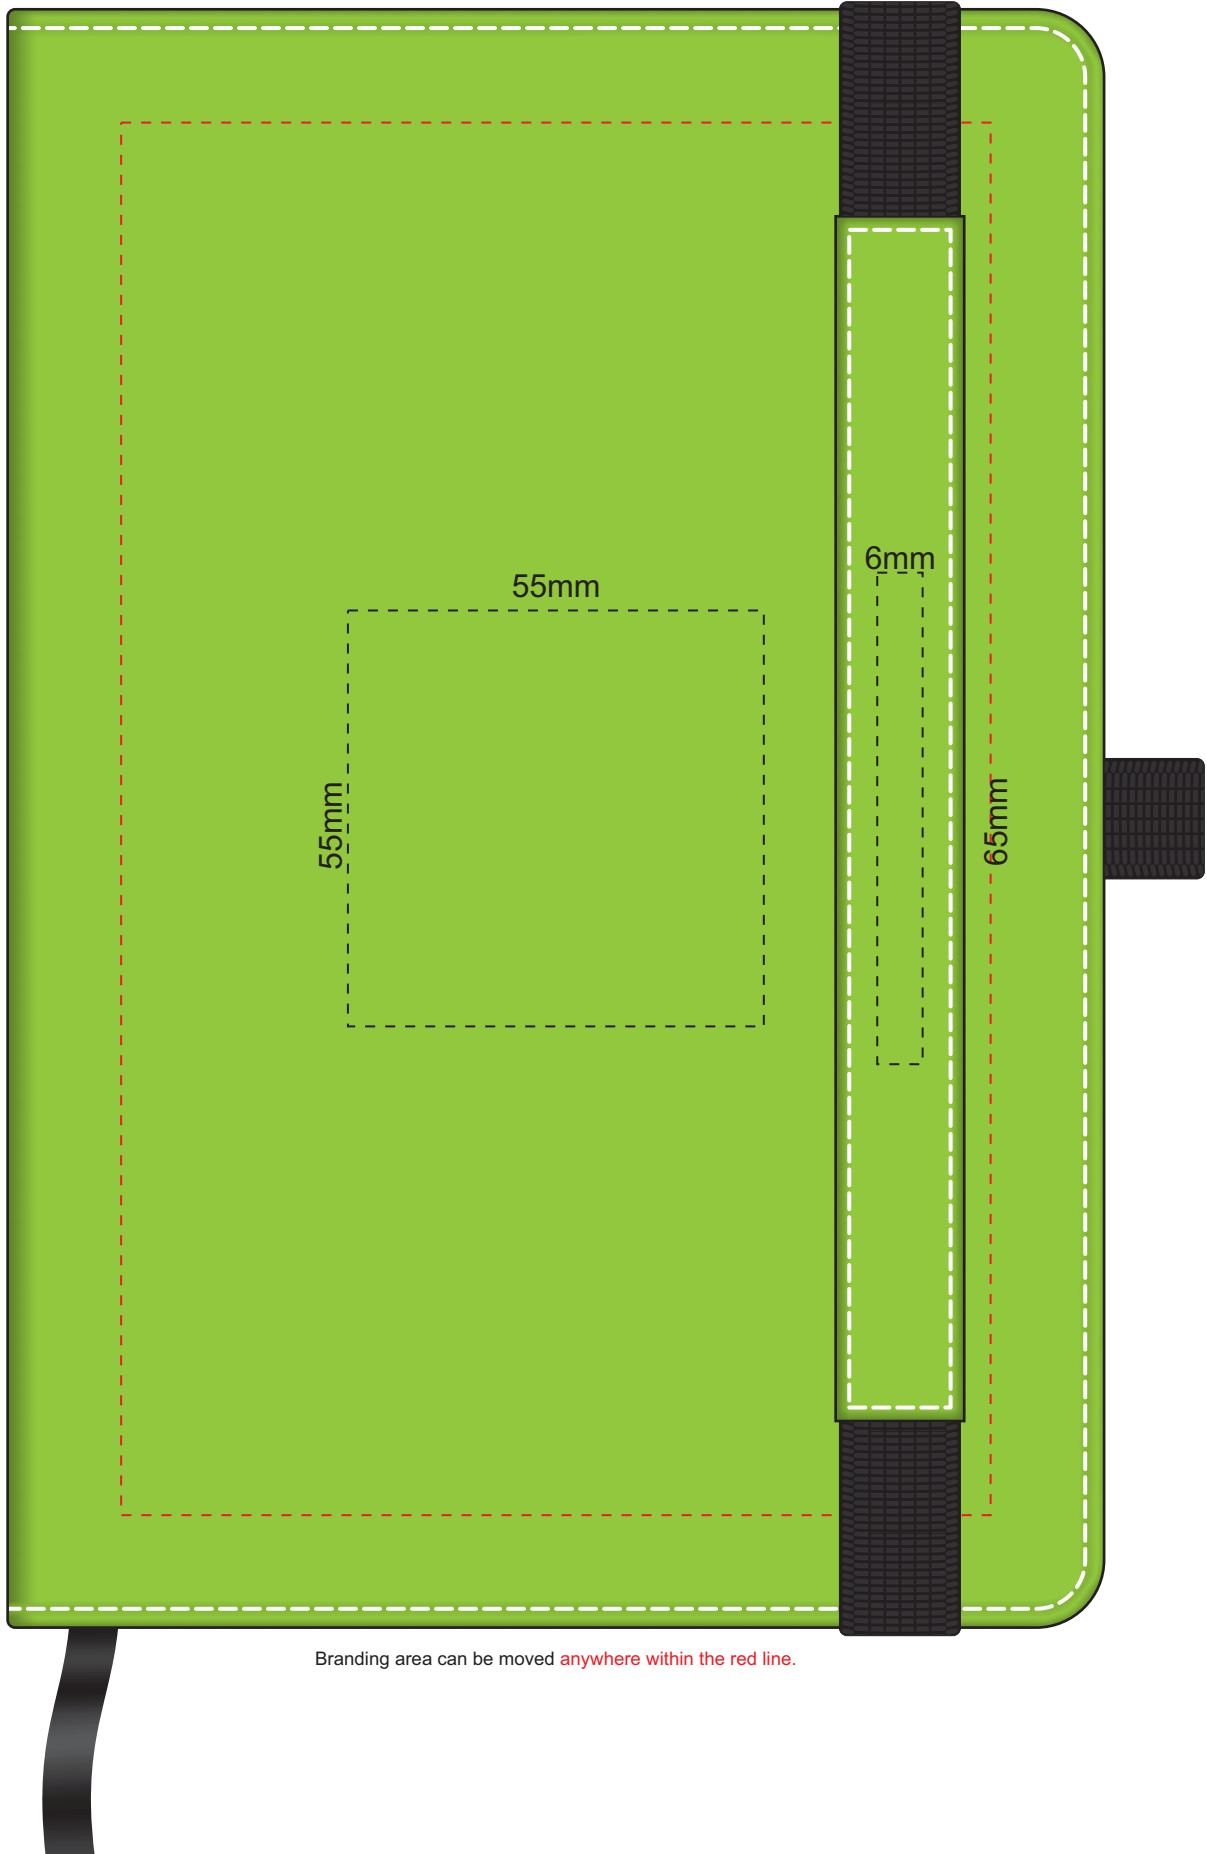

100% of Actual Size  
Pad Print

Branding area can be moved anywhere within the red line.

100% of Actual Size  
Pad Print

Branding area can be moved **anywhere within the red line.**

100% of Actual Size  
Screen Print

100% of Actual Size  
Direct Digital

100% of Actual Size  
Thermo Debossing  
Thermo Debossing XL

Print area 110 x 90mm is moveable within the XL deboss area and can rotate to suit.