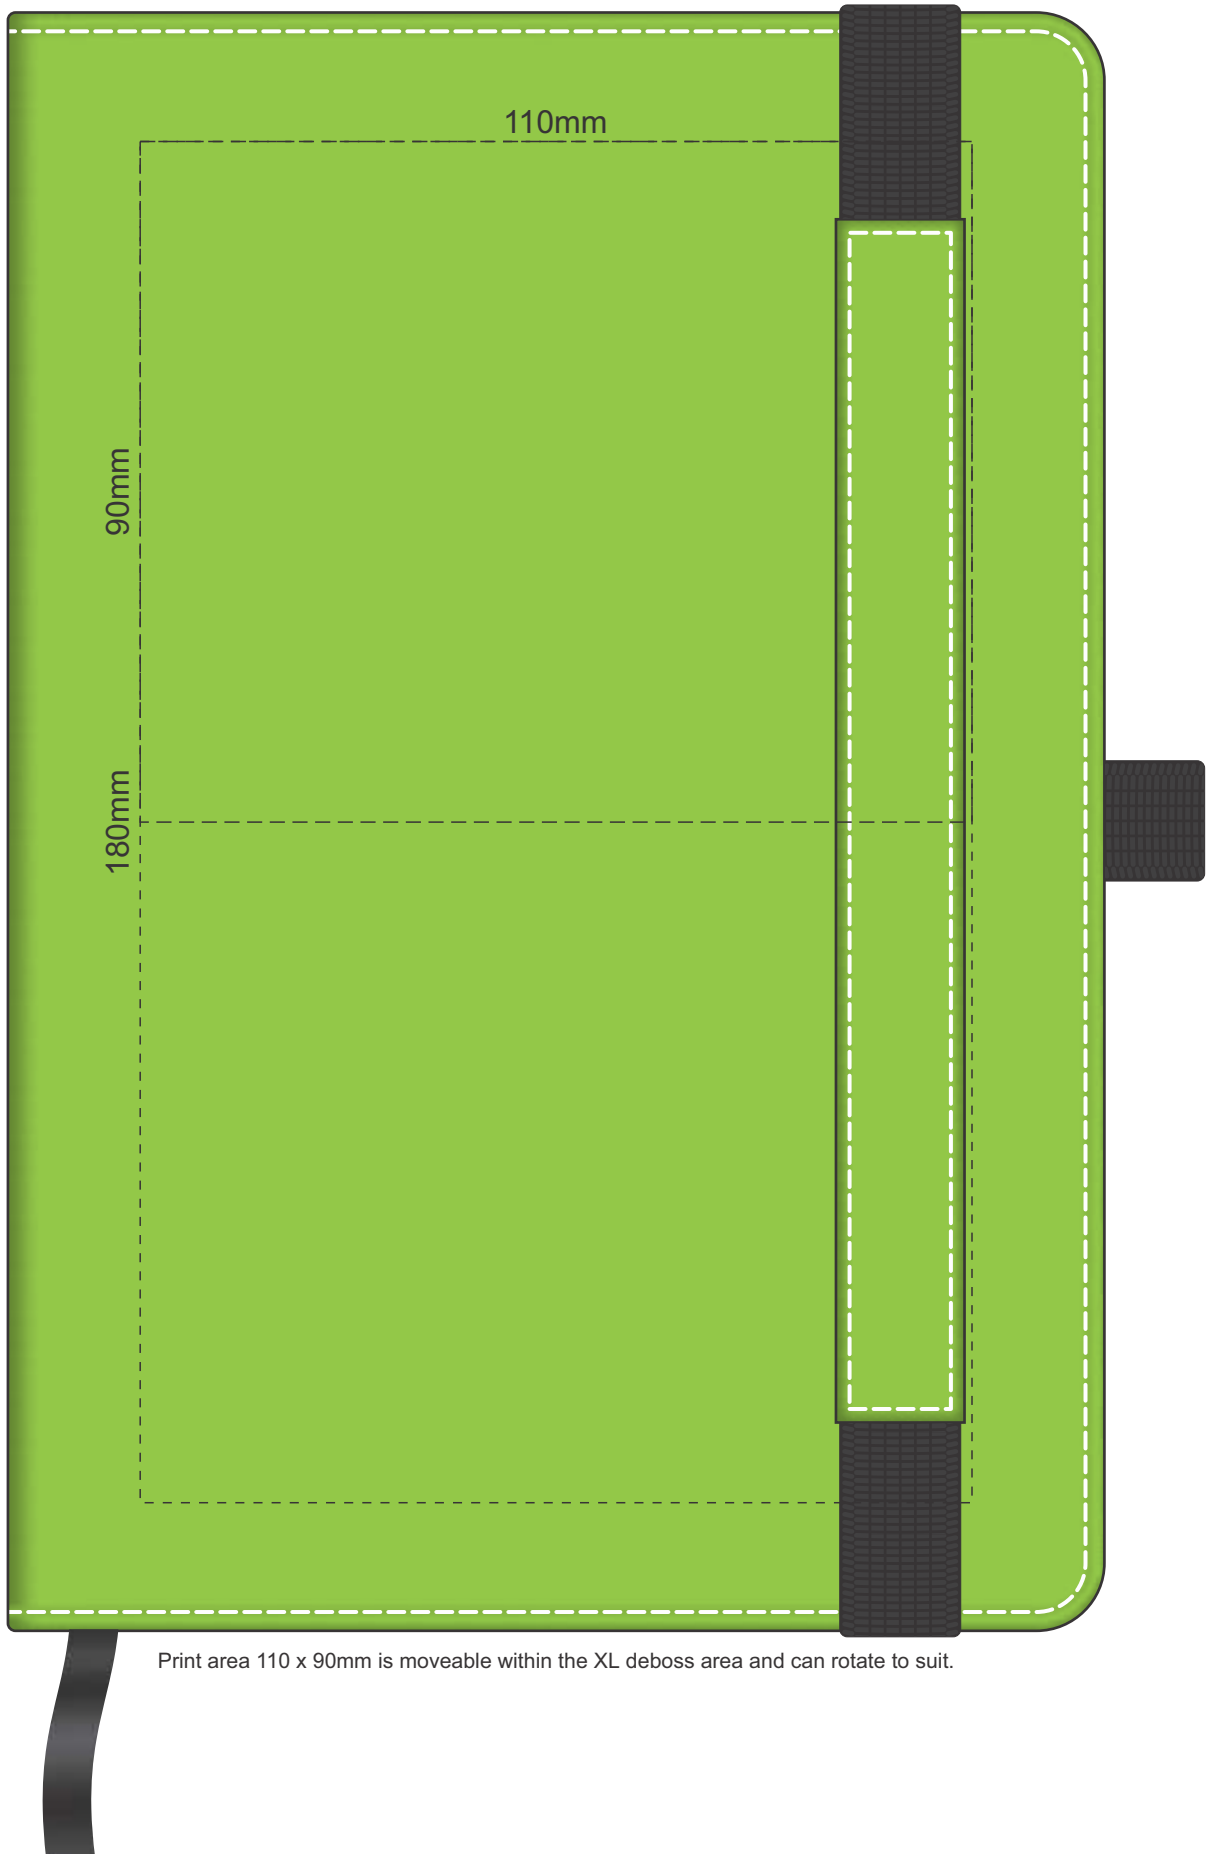

100% of Actual Size  
Pad Print

Branding area can be moved anywhere within the red line.

100% of Actual Size  
Pad Print

Branding area can be moved **anywhere within the red line.**

100% of Actual Size  
Screen Print

100% of Actual Size  
Direct Digital

100% of Actual Size  
Thermo Debossing  
Thermo Debossing XL

Print area 110 x 90mm is moveable within the XL deboss area and can rotate to suit.