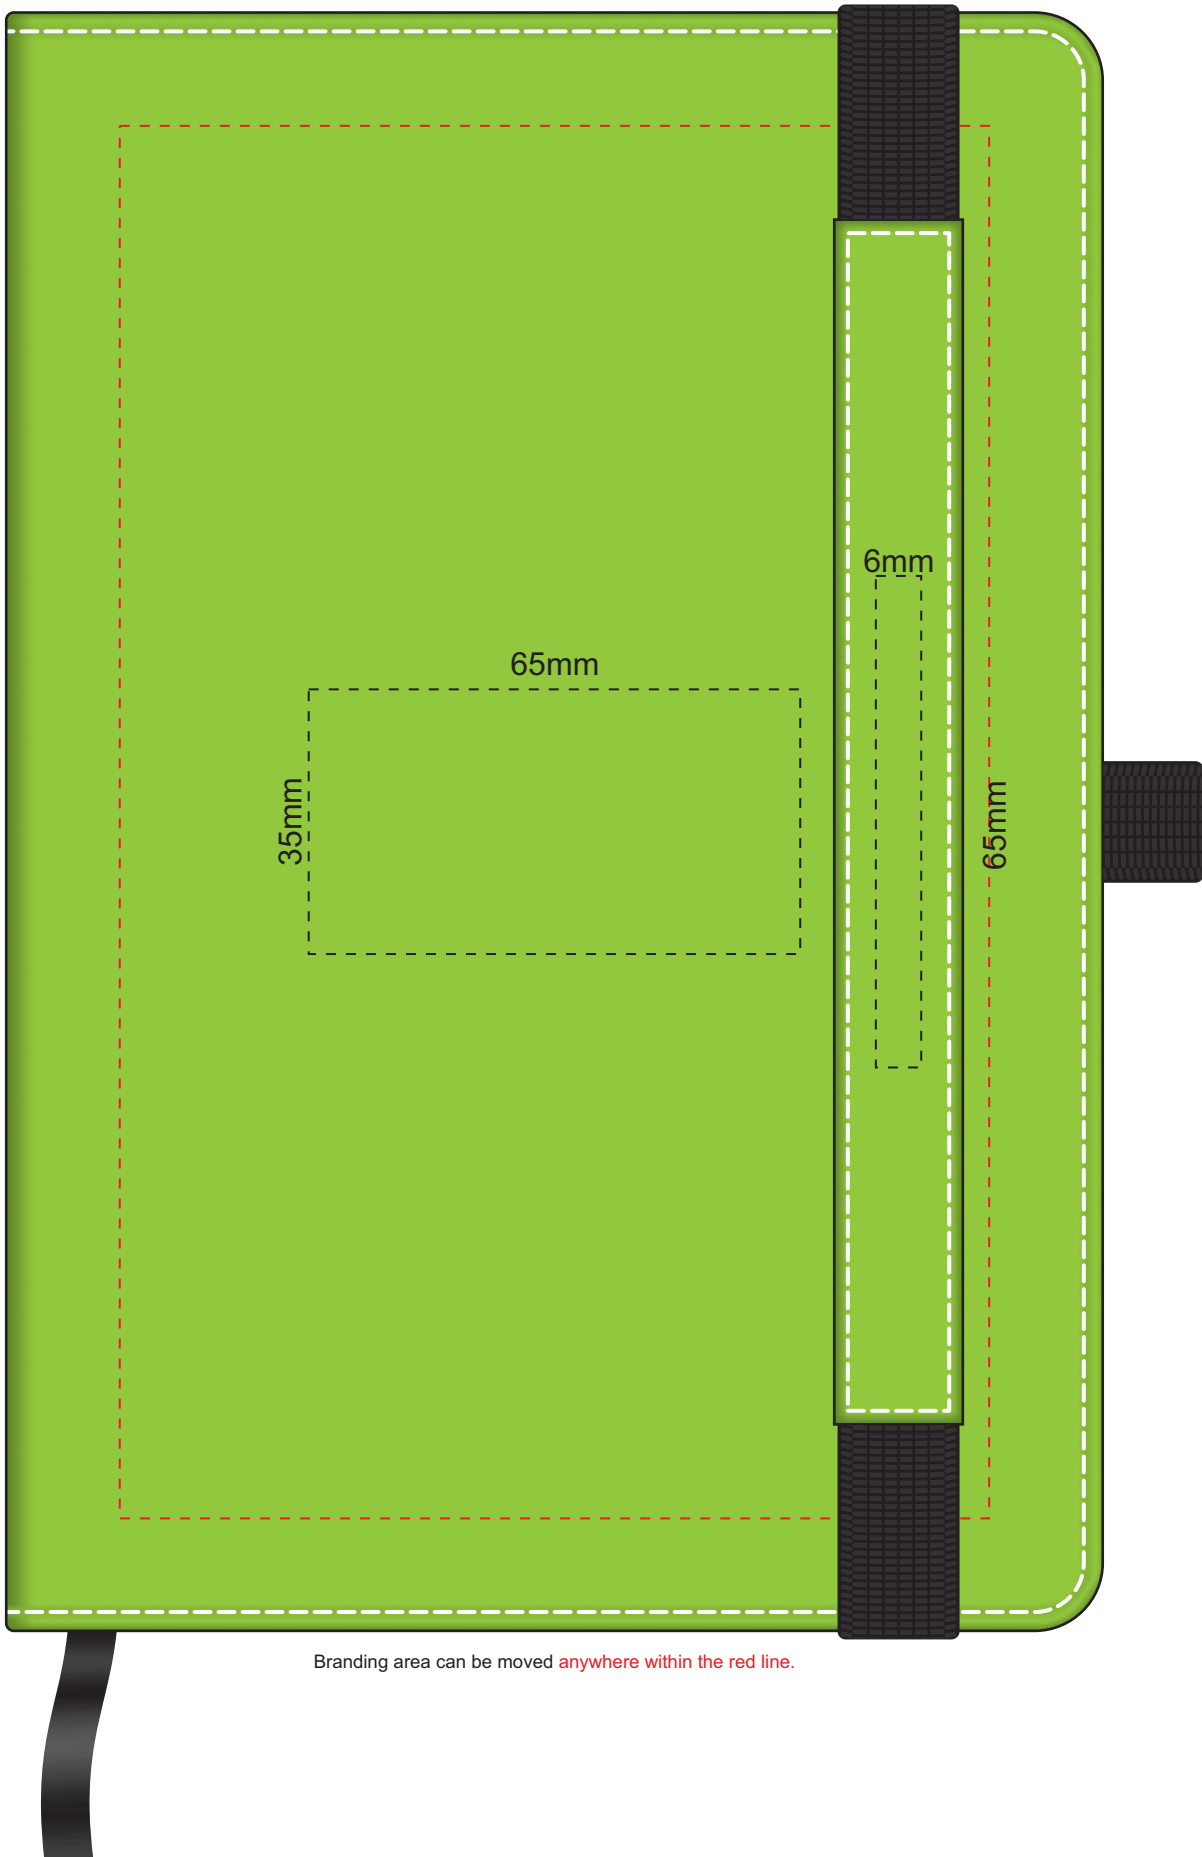

100% of Actual Size  
Pad Print

Branding area can be moved anywhere within the red line.

100% of Actual Size  
Pad Print

Branding area can be moved **anywhere within the red line.**

100% of Actual Size  
Screen Print

100% of Actual Size  
Direct Digital

100% of Actual Size  
Thermo Debossing  
Thermo Debossing XL

Print area 110 x 90mm is moveable within the XL deboss area and can rotate to suit.