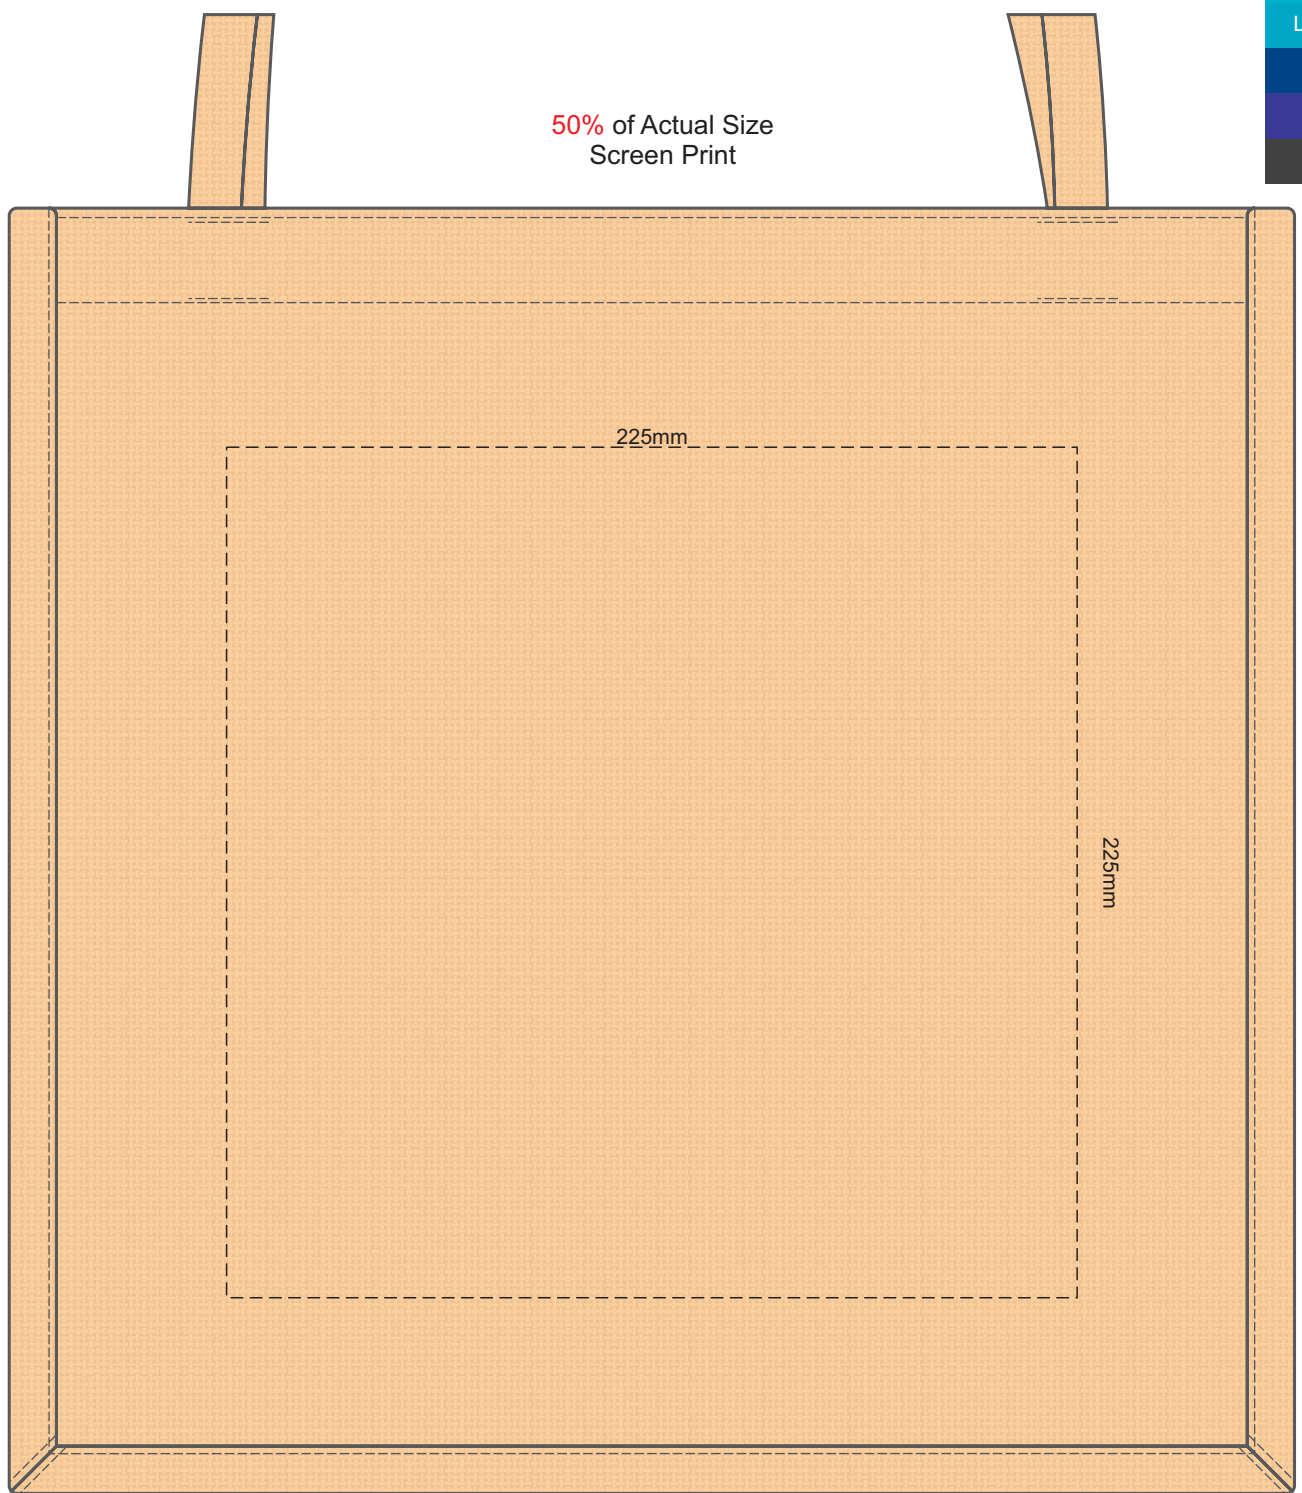

50% of Actual Size  
Screen Print

Please be aware the artwork will be significantly affected by the texture of the bag.  
Fine detailing, small text will be lost in the texture of the bag and may not be legible.

50% of Actual Size  
Colourflex Transfer  
Faux Embroidery

Please note the orientation of these print areas may be rotated to best suit your needs.