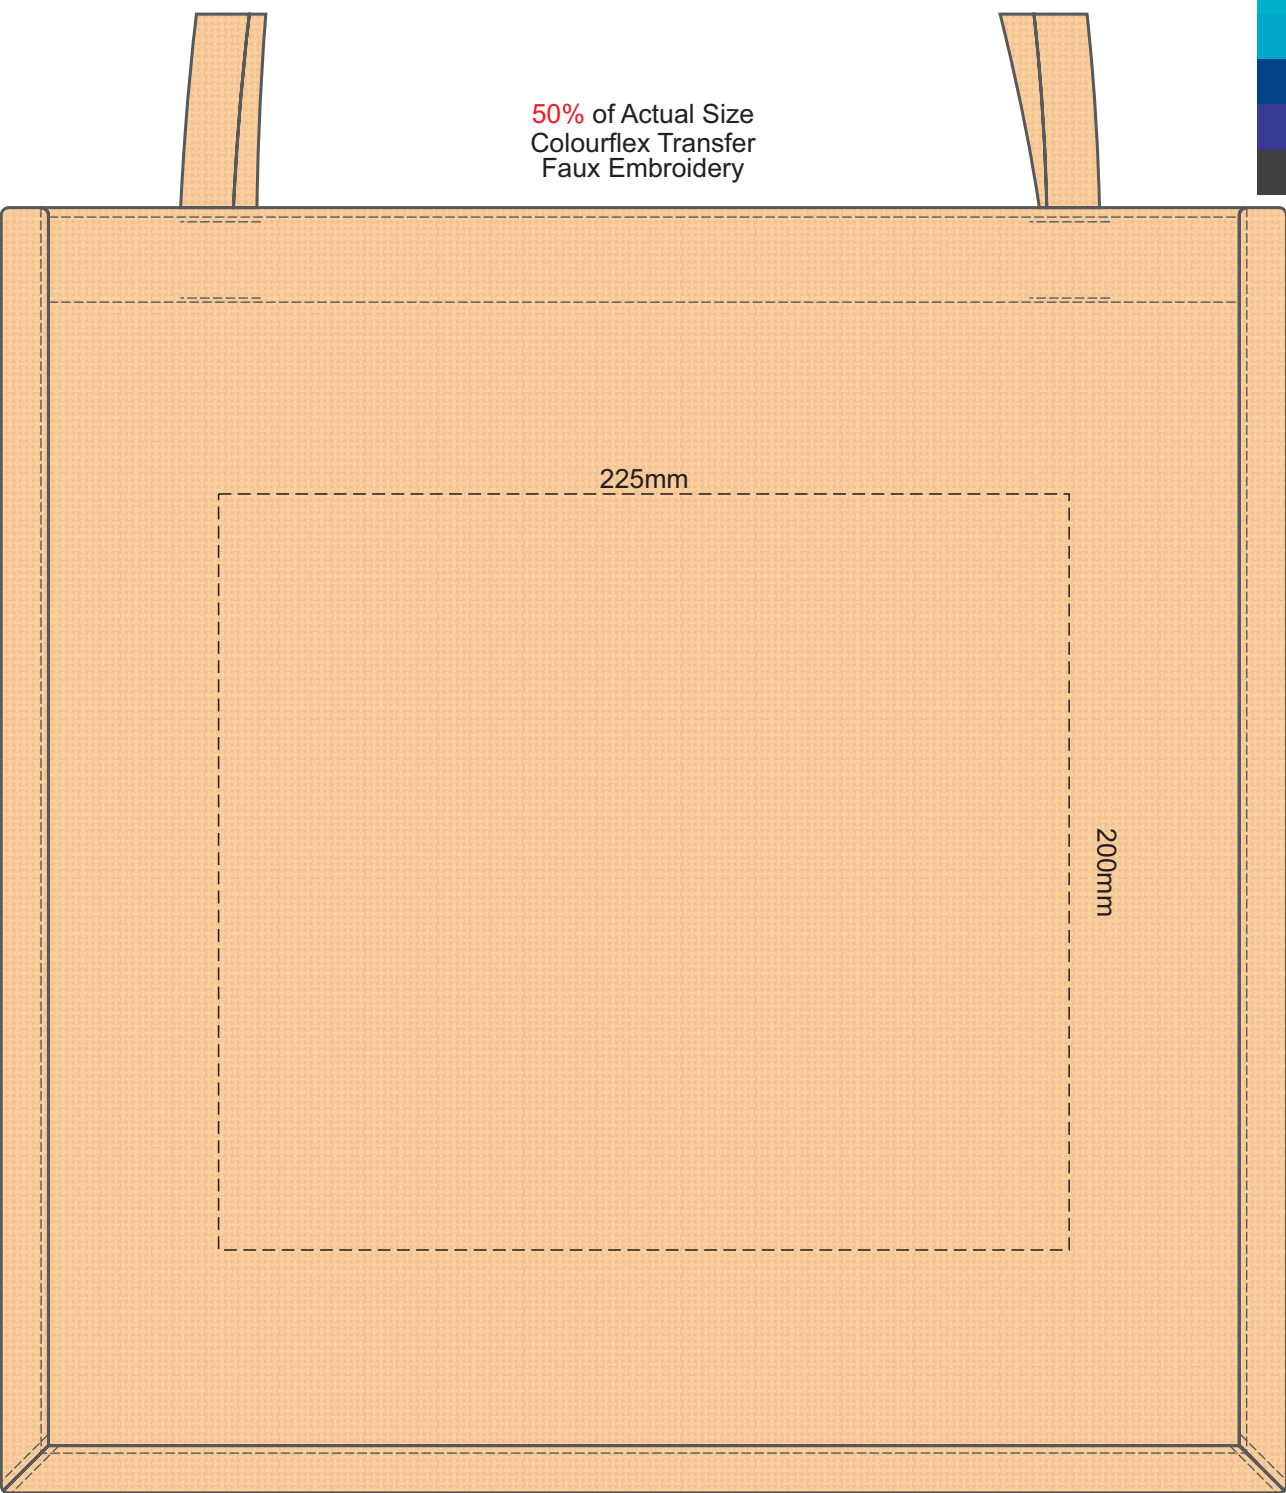

50% of Actual Size  
Screen Print

Please be aware the artwork will be significantly affected by the texture of the bag.  
Fine detailing, small text will be lost in the texture of the bag and may not be legible.

50% of Actual Size  
Colourflex Transfer  
Faux Embroidery

Please note the orientation of these print areas may be rotated to best suit your needs.