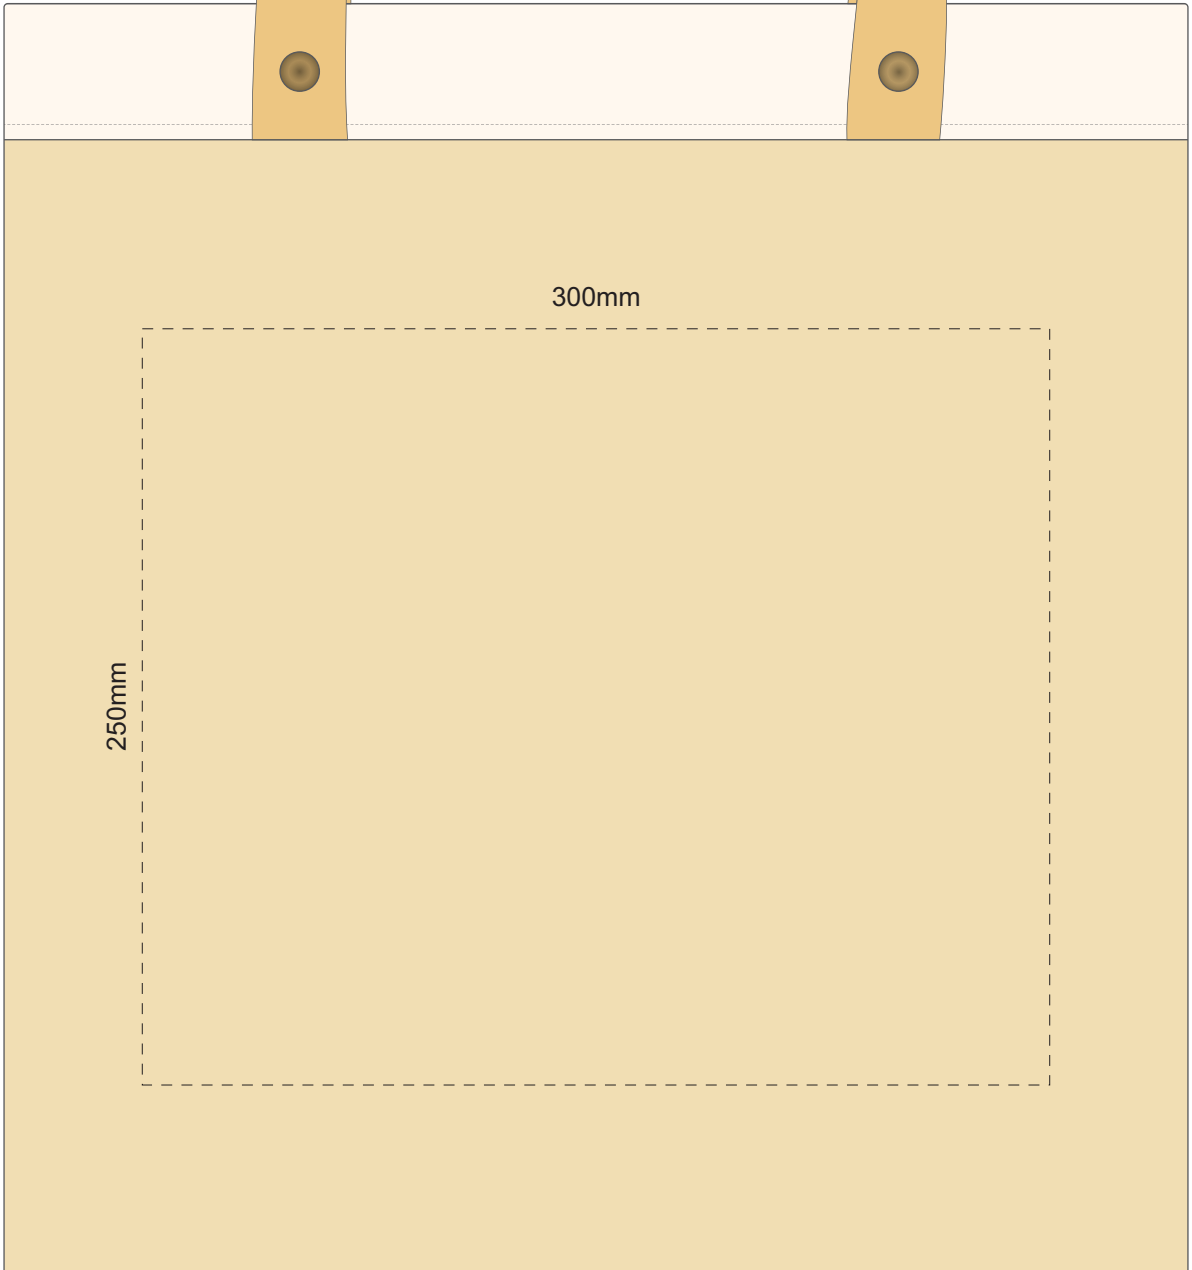

40% of Actual Size  
Screen Print

40% of Actual Size  
Colourflex Transfer  
Faux Embroidery

280mm

250mm