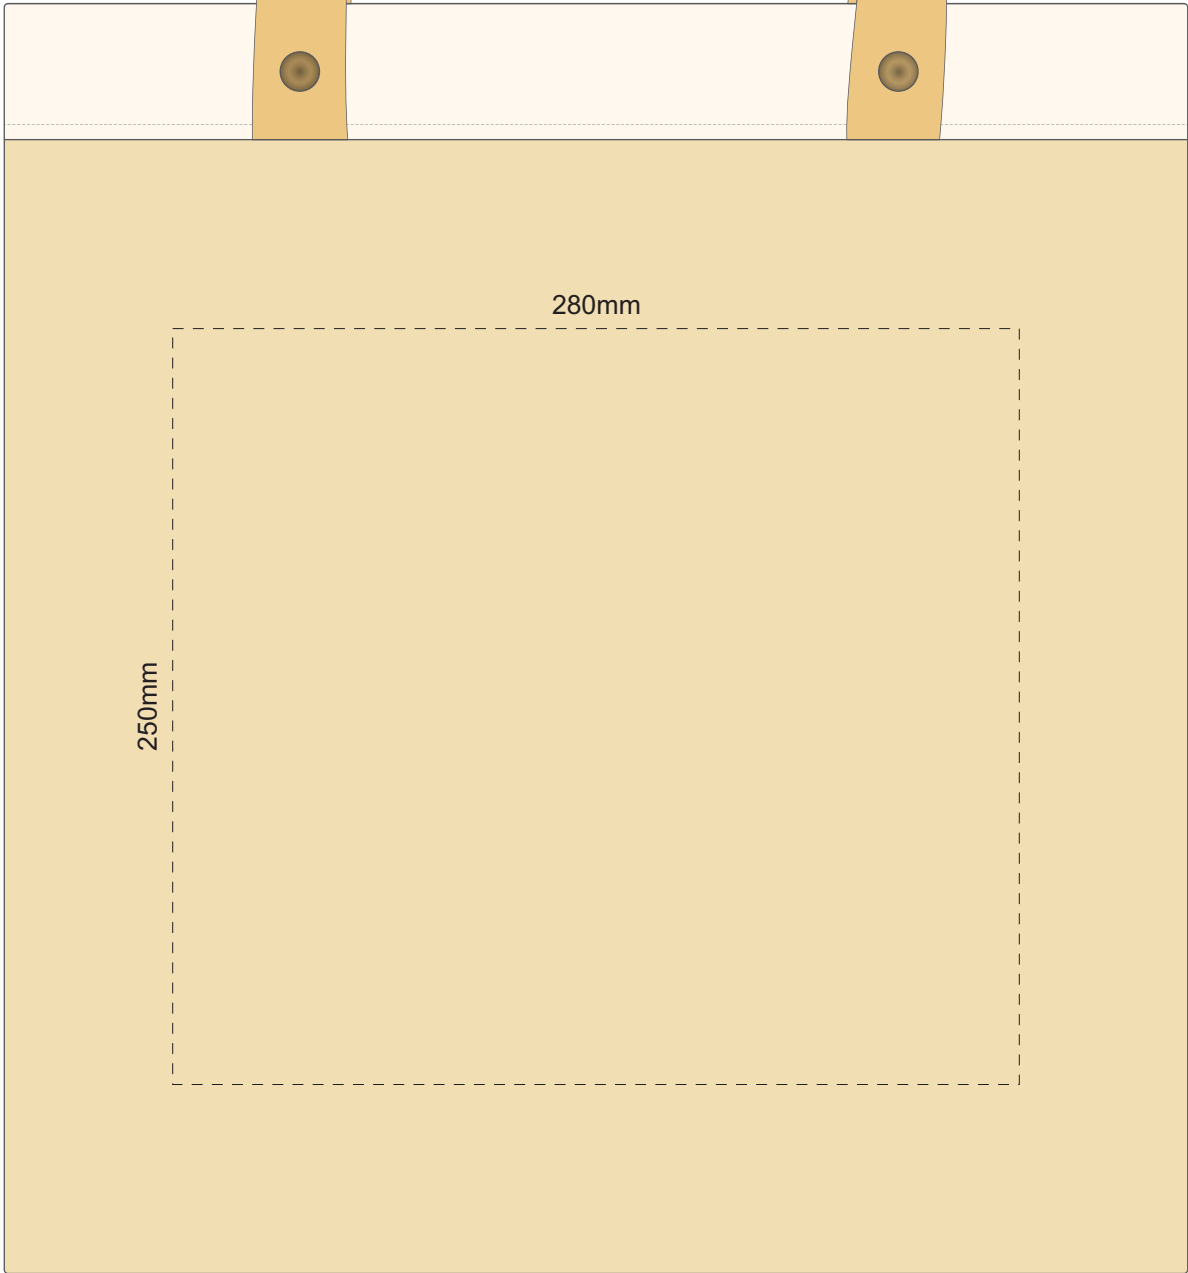

40% of Actual Size  
Screen Print

40% of Actual Size  
Colourflex Transfer  
Faux Embroidery

280mm

250mm