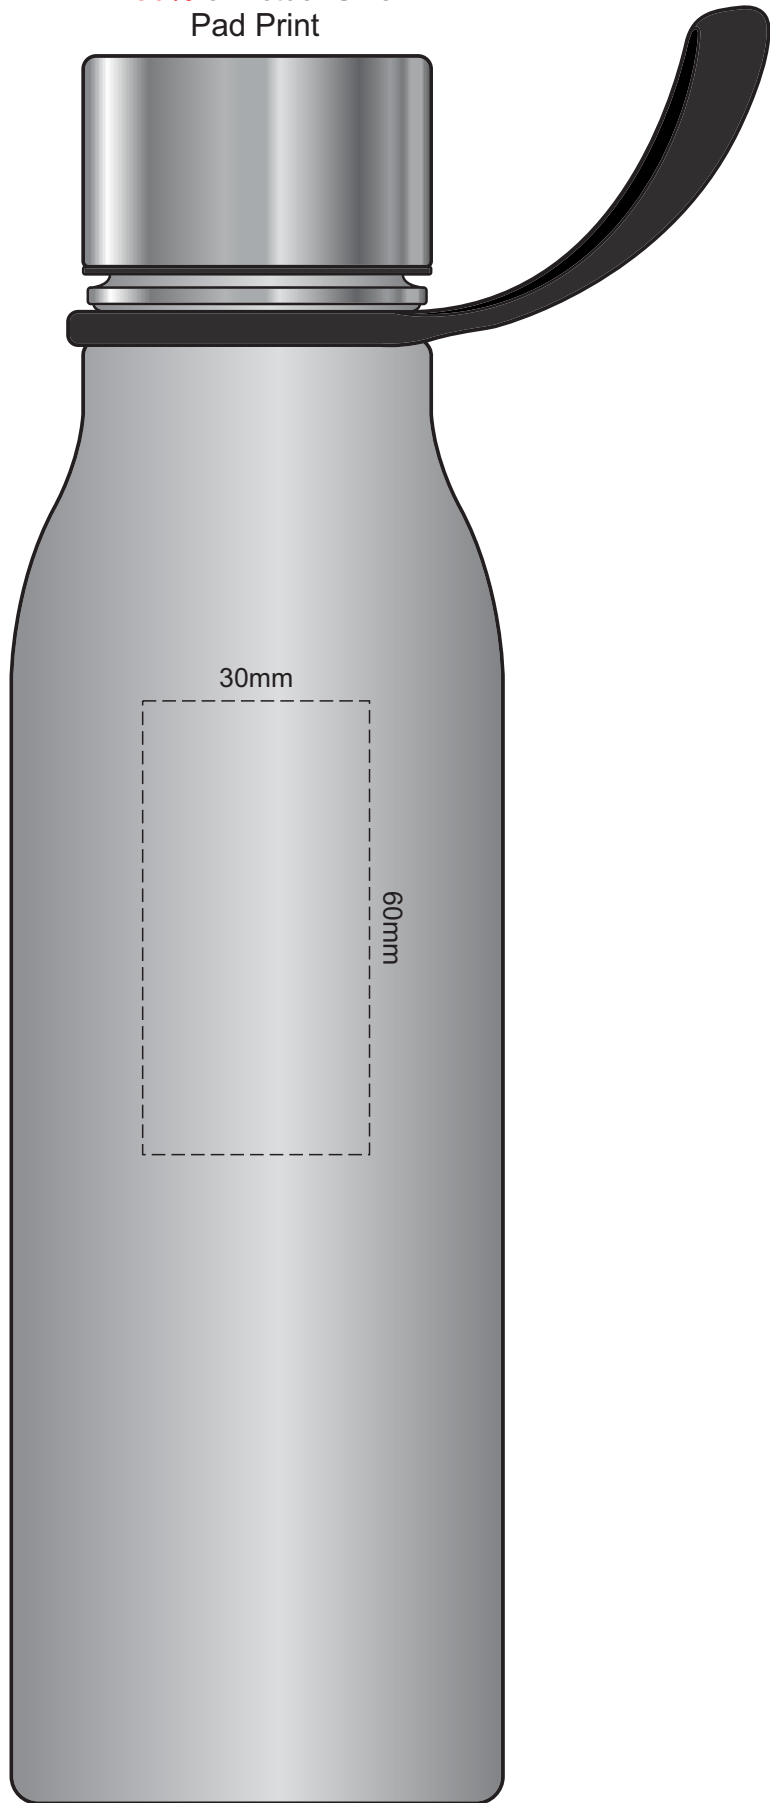

100% of Actual Size
Pad Print

100% of Actual Size
Screen Print (one colour)

180mm

Approximately 12mm unprintable area

Approximately 12mm unprintable area
130mm

Red Line = Exact opposites of the product
(centre artwork to the red line)

100% of Actual Size
Laser Engraving Lid

40mm

Engraves to a Natural Etch

100% of Actual Size
Laser Engraving

Engraves to a Natural Etch

100% of Actual Size
Pad Print (one colour)

Top of Tube

50mm

40mm

Branding area can be moved anywhere within the red line.