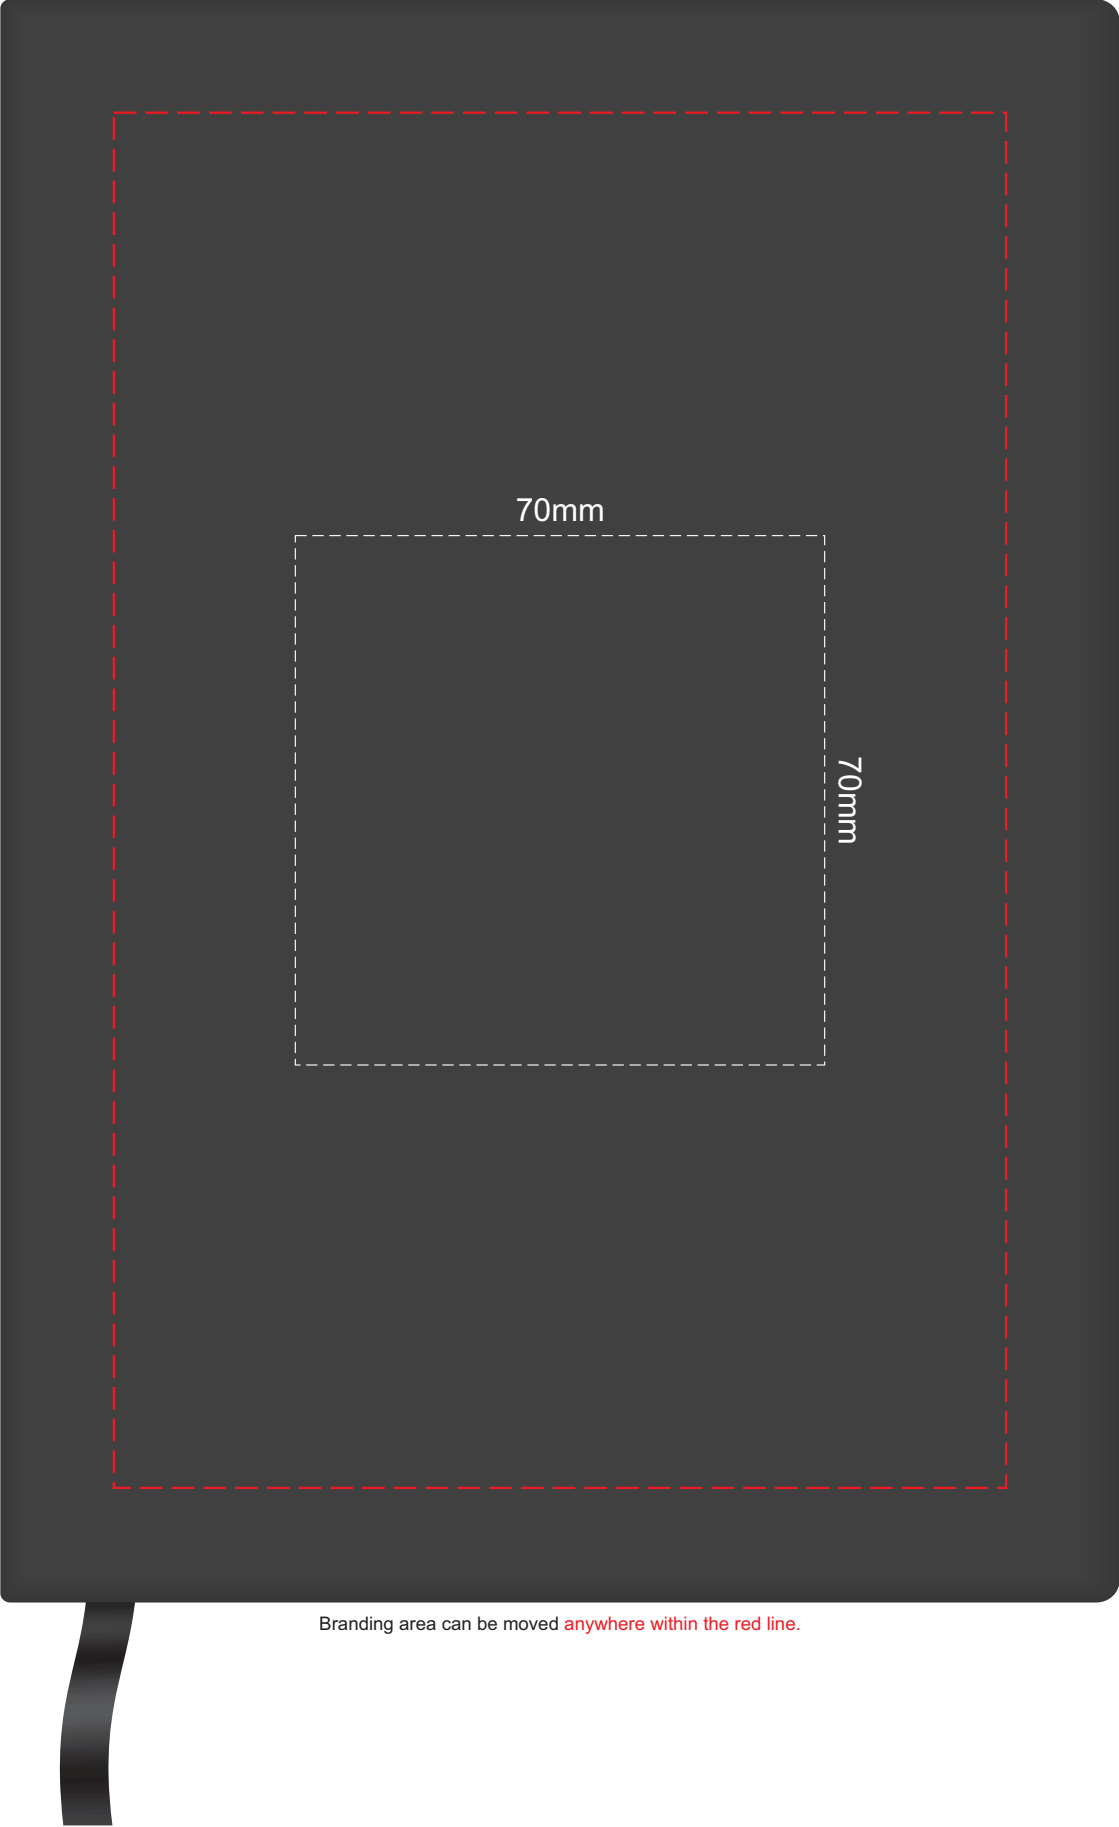

100% of Actual Size
Pad Print

Branding area can be moved **anywhere** within the red line.

100% of Actual Size
Screen Print (one colour)

115mm

195mm

100% of Actual Size
Debossing

Branding area can be moved anywhere within the red line.