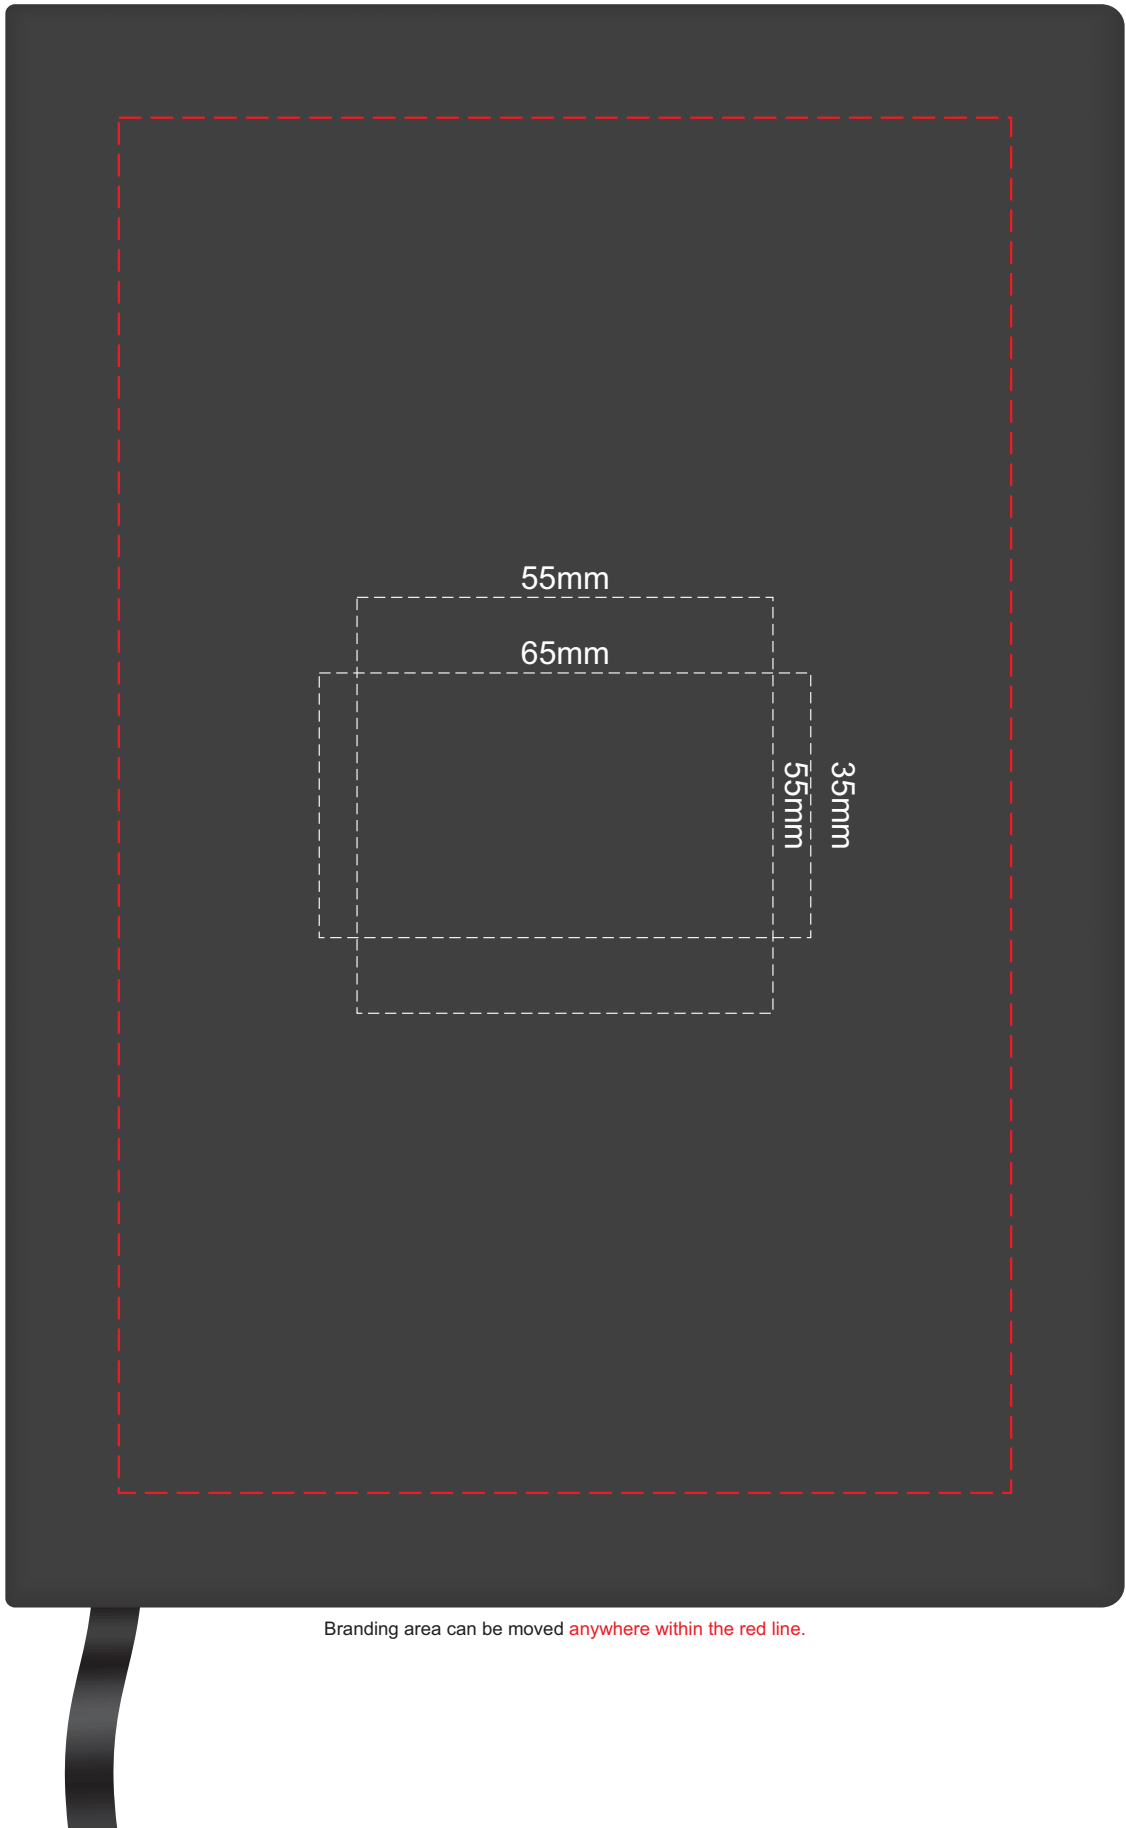

100% of Actual Size
Pad Print

Branding area can be moved **anywhere** within the red line.

100% of Actual Size
Screen Print (one colour)

115mm

195mm

100% of Actual Size
Debossing

Branding area can be moved anywhere within the red line.