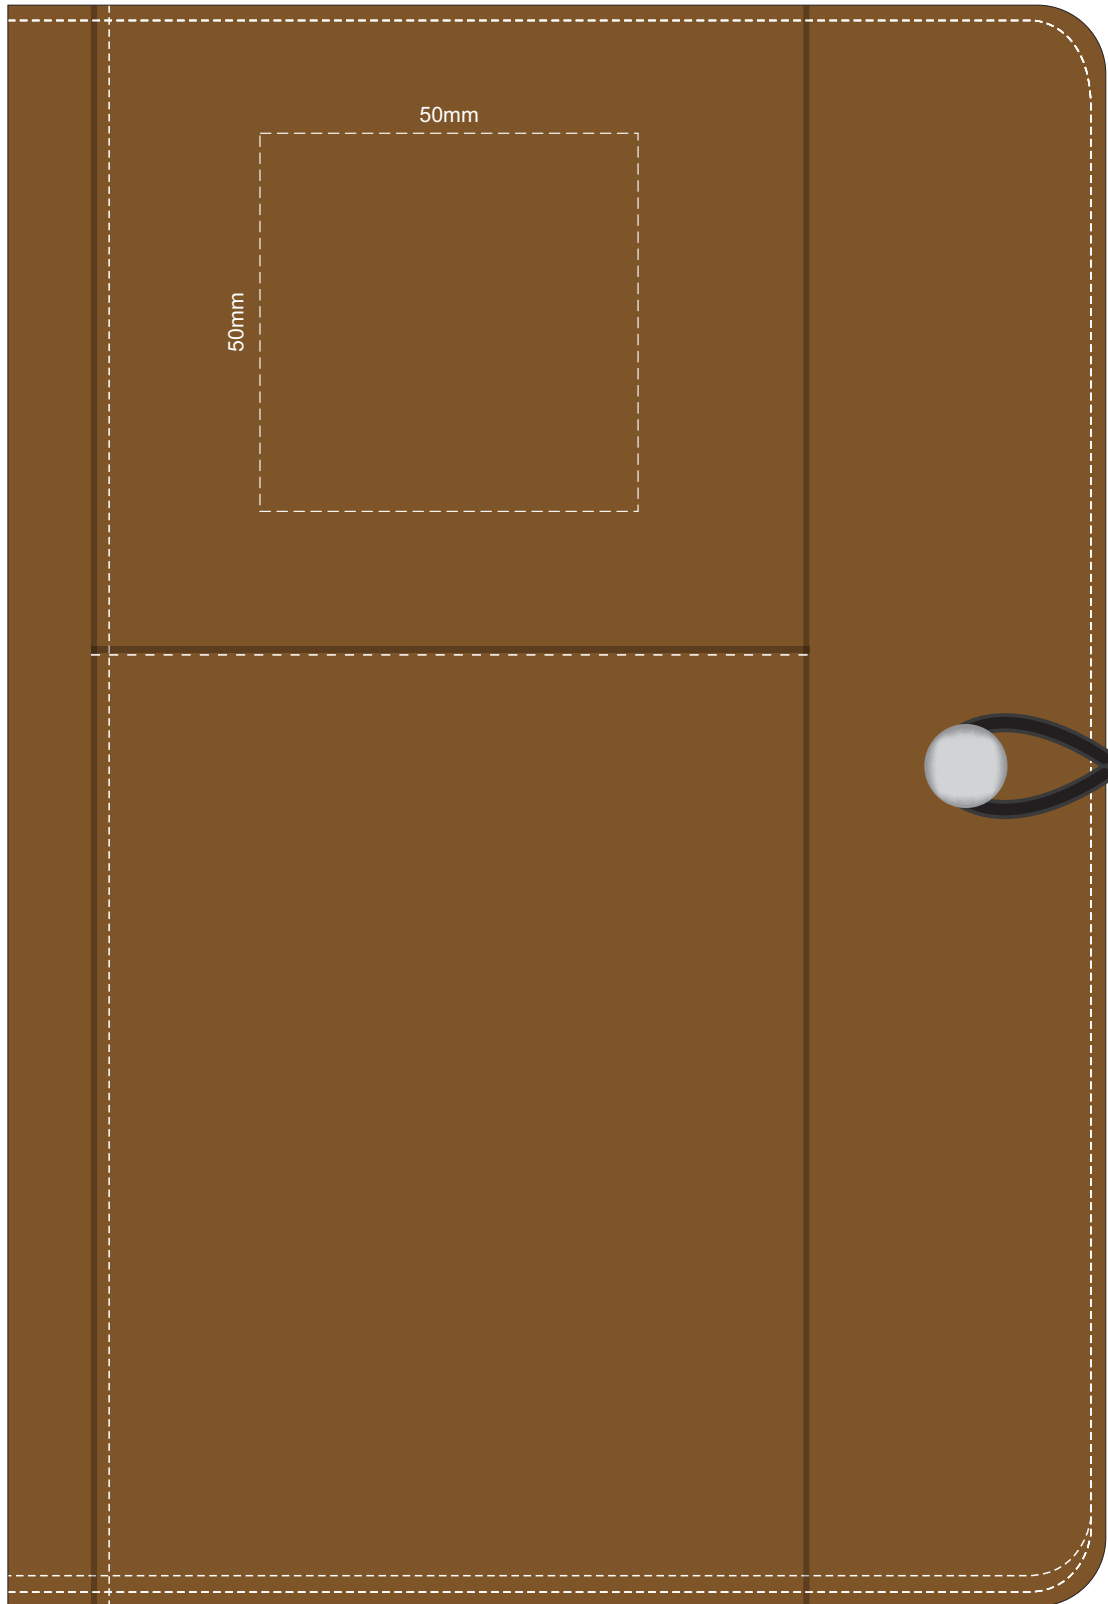

100% of Actual Size
Pad Print (one colour)

100% of Actual Size
Thermo Debossing

100% of Actual Size
Foil Printing Front Cover
FRONT ONLY

Please note: Print area 55mm x 70mm is **moveable within the red dotted area**, the print area cannot be rotated.

-  Copper Foil Print Colour
-  Silver Foil Print Colour
-  Gold Foil Print Colour