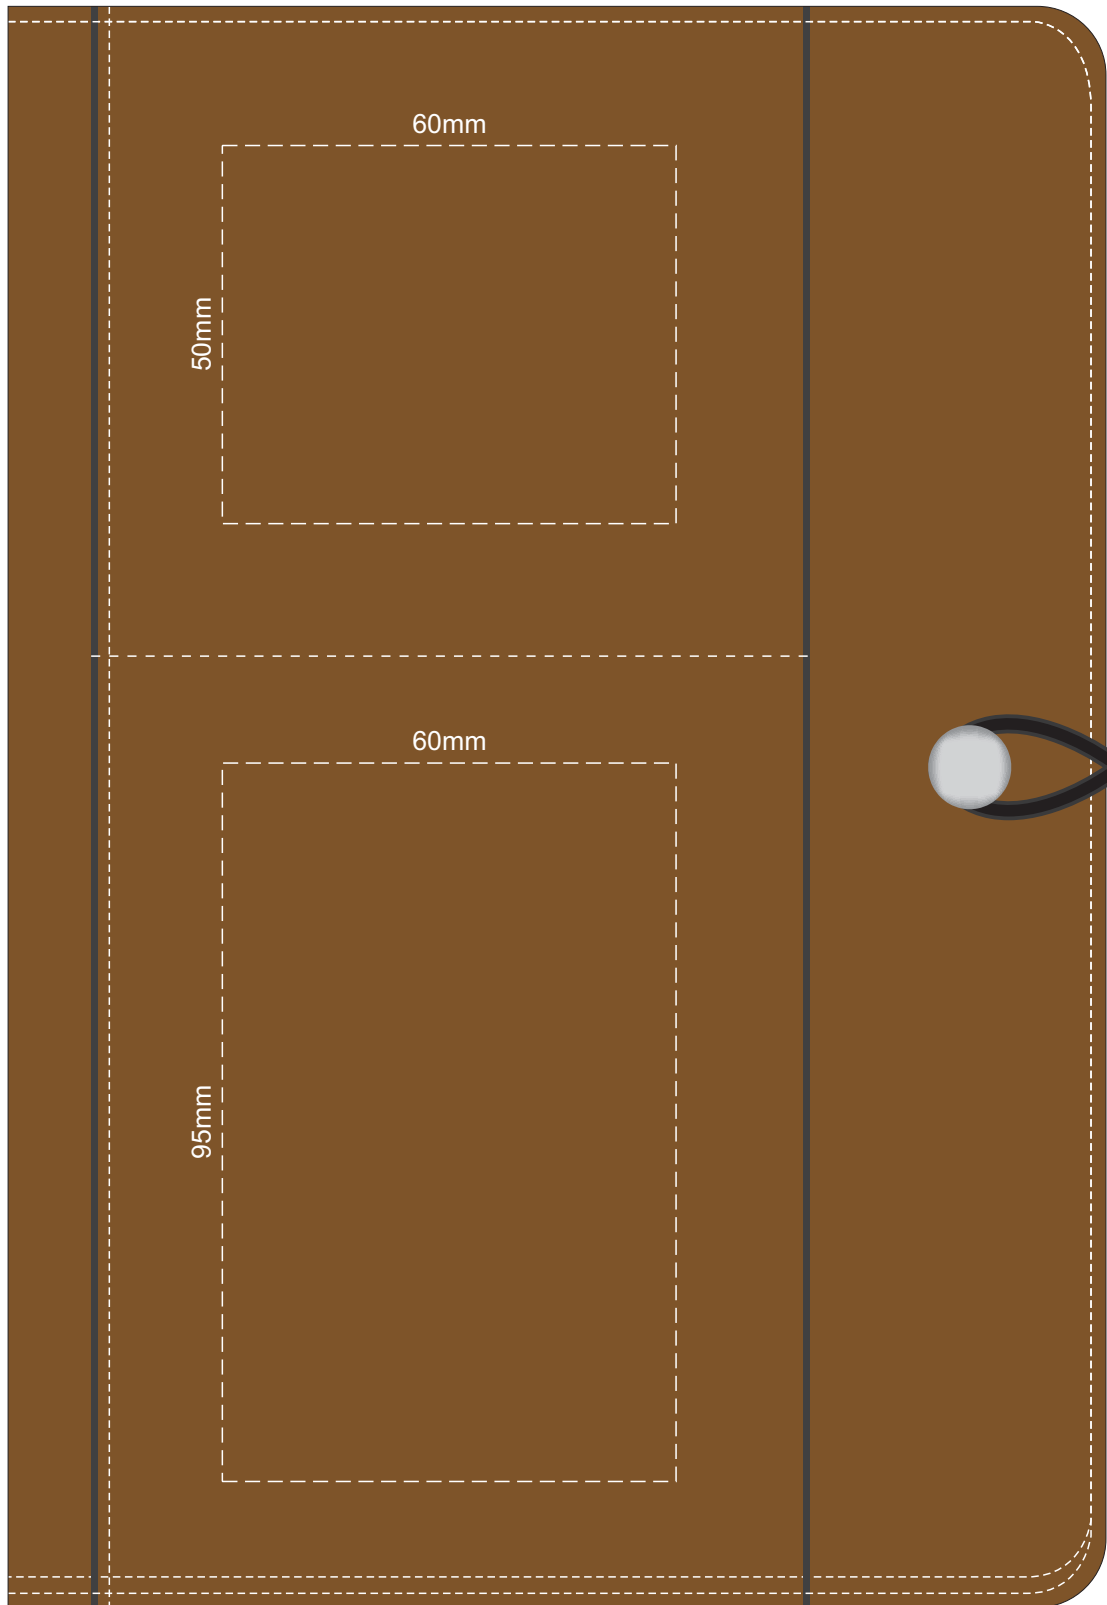

100% of Actual Size
Pad Print (one colour)

100% of Actual Size
Thermo Debossing

100% of Actual Size
Foil Printing Front Cover
FRONT ONLY

Please note: Print area 55mm x 70mm is **moveable within the red dotted area**, the print area cannot be rotated.

-  Copper Foil Print Colour
-  Silver Foil Print Colour
-  Gold Foil Print Colour