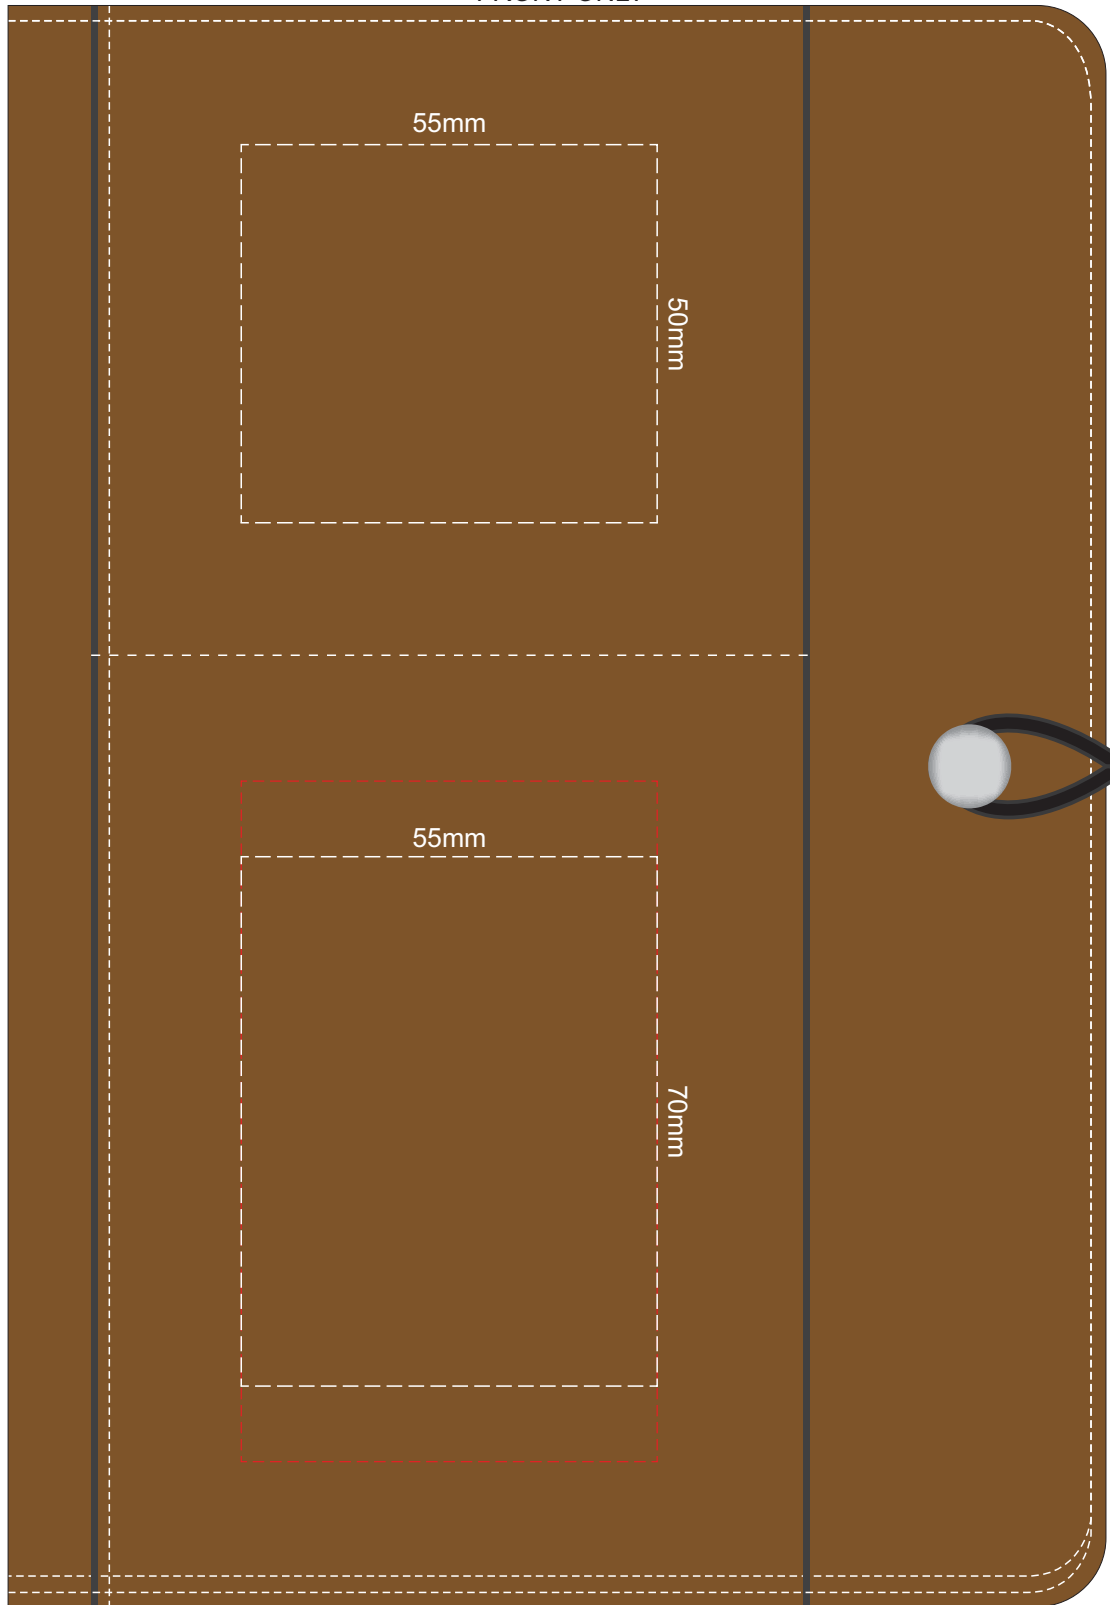

100% of Actual Size
Pad Print (one colour)

100% of Actual Size
Thermo Debossing

100% of Actual Size
Foil Printing Front Cover
FRONT ONLY

Please note: Print area 55mm x 70mm is **moveable within the red dotted area**, the print area cannot be rotated.

-  Copper Foil Print Colour
-  Silver Foil Print Colour
-  Gold Foil Print Colour