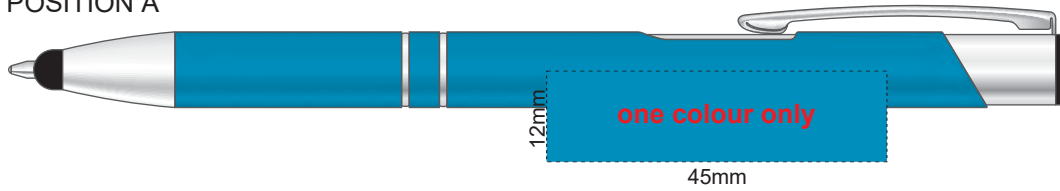

100% of Actual Size  
Screen Print (One Colour)

POSITION A

100% of Actual Size  
Pad Print

POSITION D

POSITION E

100% of Actual Size  
Laser Engraving

POSITION D

POSITION E

Engraves to Oxidised White