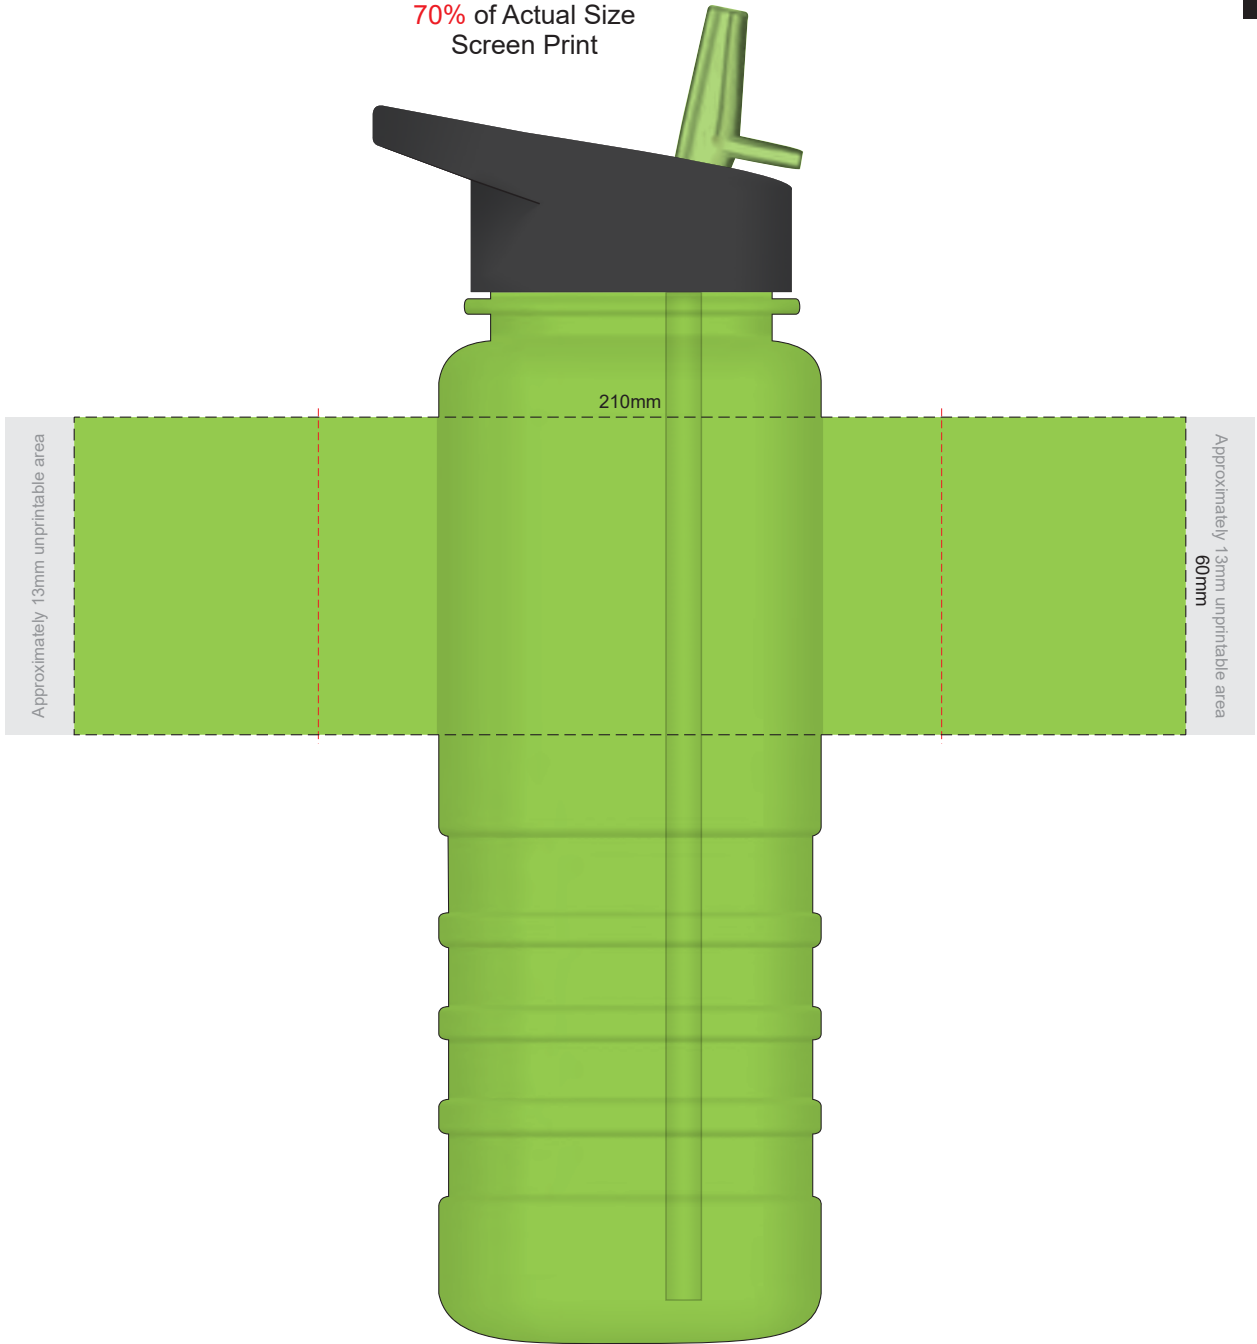

100% of Actual Size
Pad Print

100% of Actual Size
Pad Print

70% of Actual Size
Screen Print

Red Line = Exact opposites of the product
(centre artwork to the red line)

70% of Actual Size
Rotary Digital
(Gloss Finish)

Red Line = Exact opposites of the product
(centre artwork to the red line)