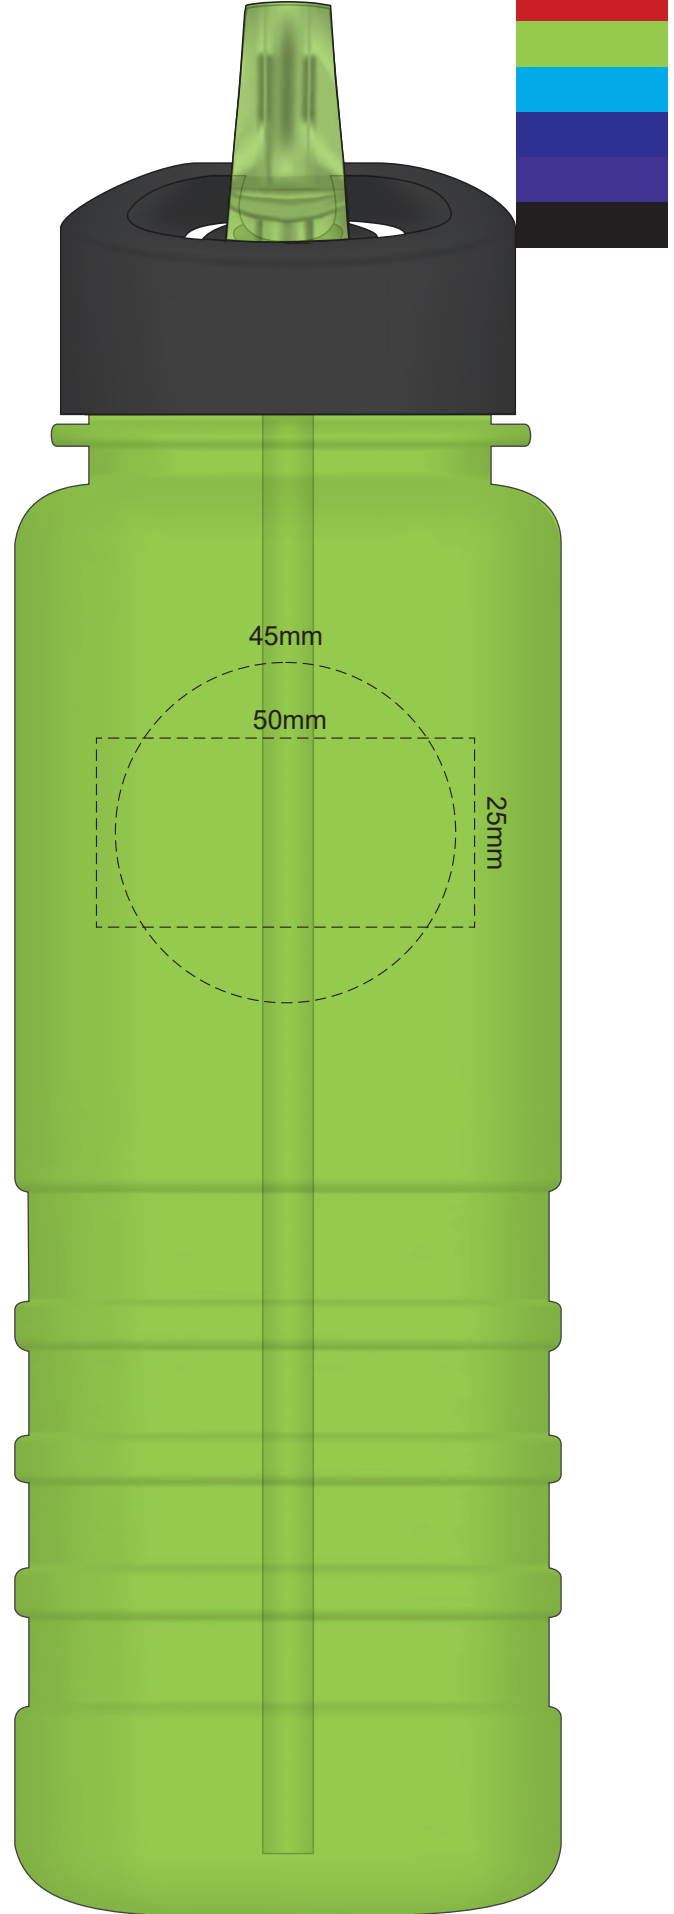

100% of Actual Size
Pad Print

100% of Actual Size
Pad Print

70% of Actual Size
Screen Print

Red Line = Exact opposites of the product
(centre artwork to the red line)

70% of Actual Size
Rotary Digital
(Gloss Finish)

Red Line = Exact opposites of the product
(centre artwork to the red line)