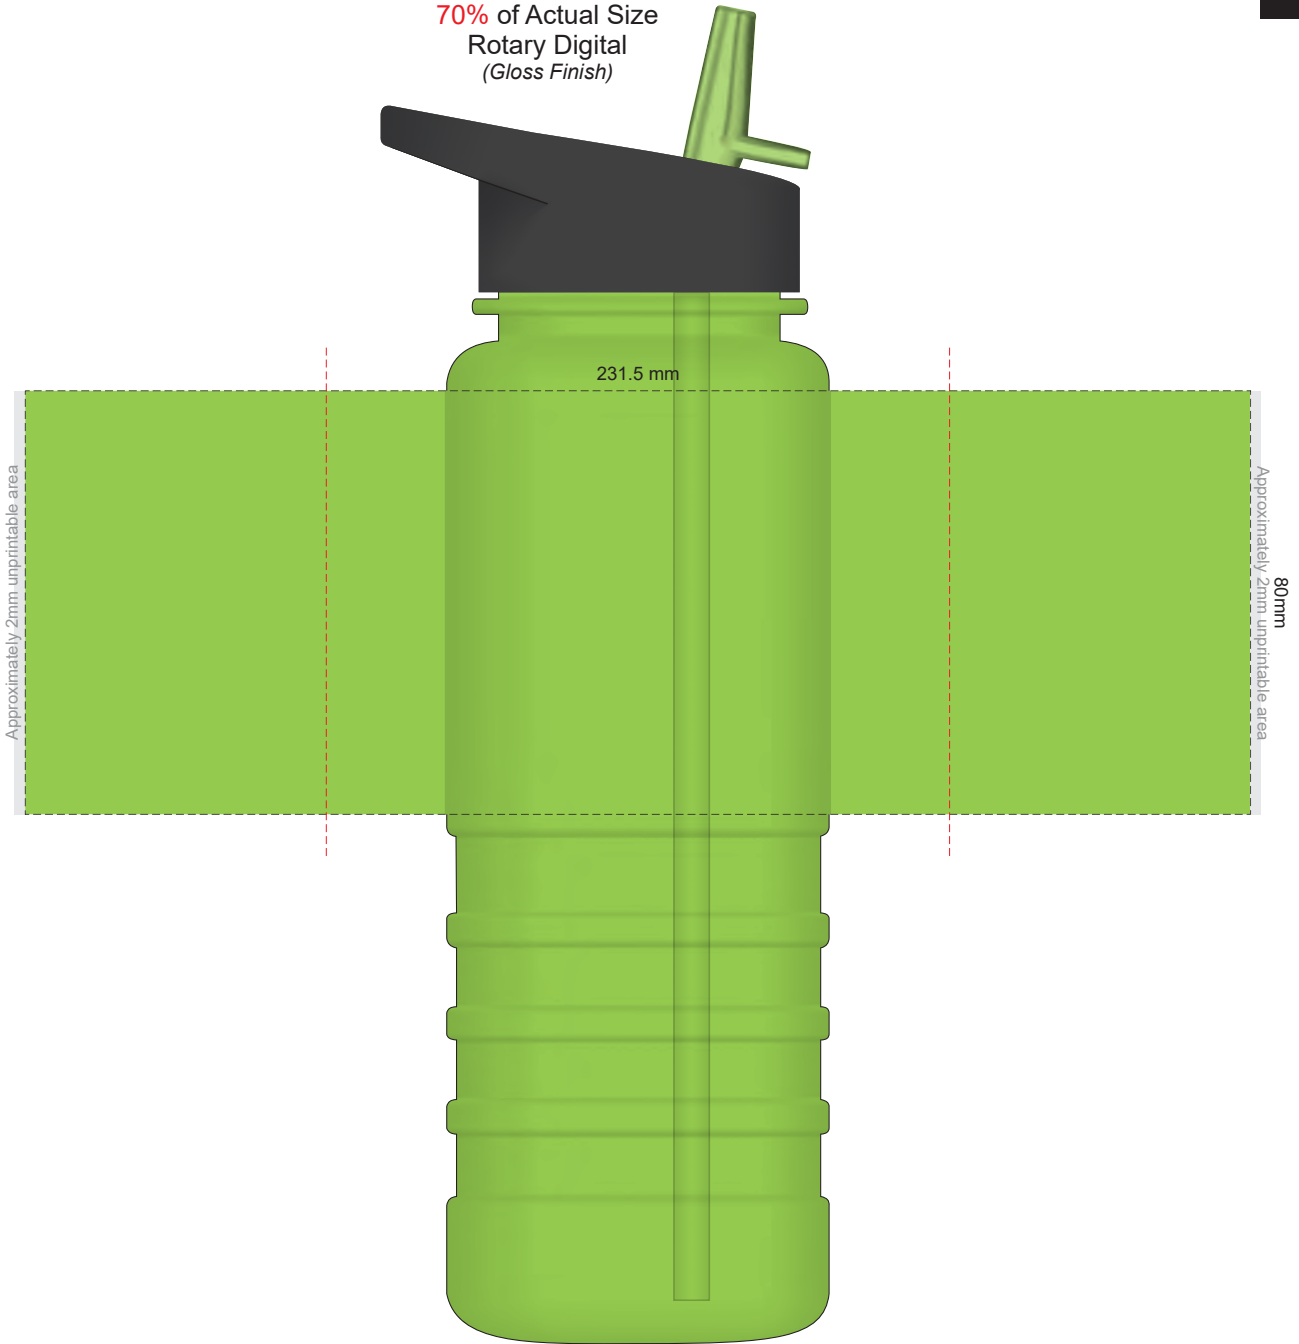

100% of Actual Size
Pad Print

100% of Actual Size
Pad Print

70% of Actual Size
Screen Print

Red Line = Exact opposites of the product
(centre artwork to the red line)

70% of Actual Size
Rotary Digital
(Gloss Finish)

Red Line = Exact opposites of the product
(centre artwork to the red line)