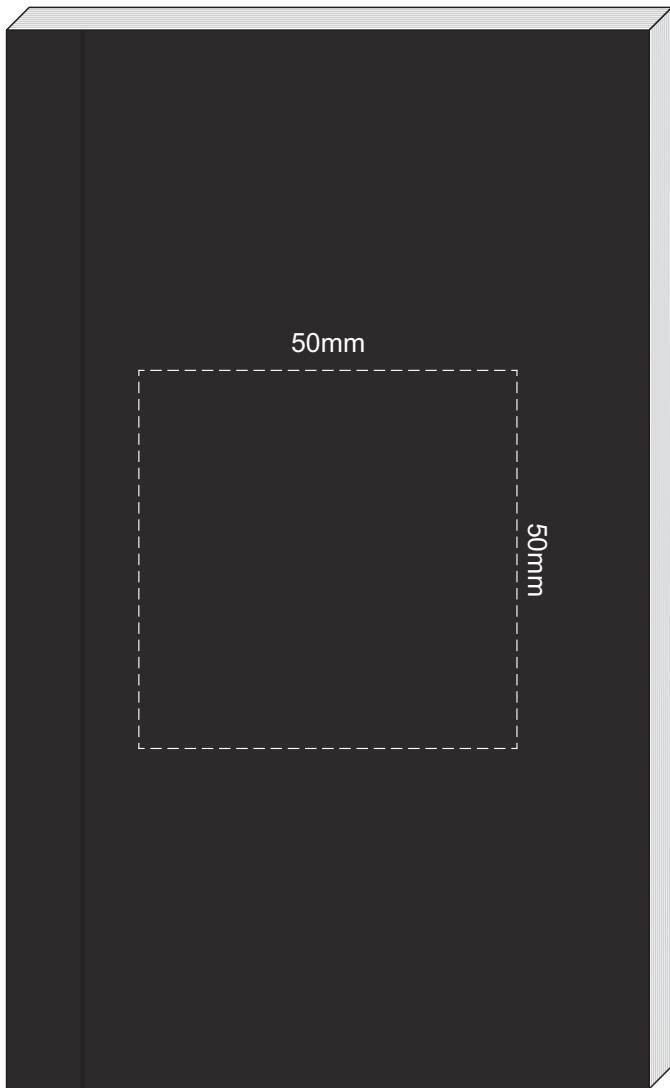

100% of Actual Size  
Pad Print

100% of Actual Size  
Screen Print (one colour)

100% of Actual Size  
Digital Packaging Print  
(Front and Back Available Print)

Digital Print is only available for natural option  
Artwork will be printed directly onto the product via CMYK printing (no white),  
colours will not be vibrant due to white ink not being available for this process.