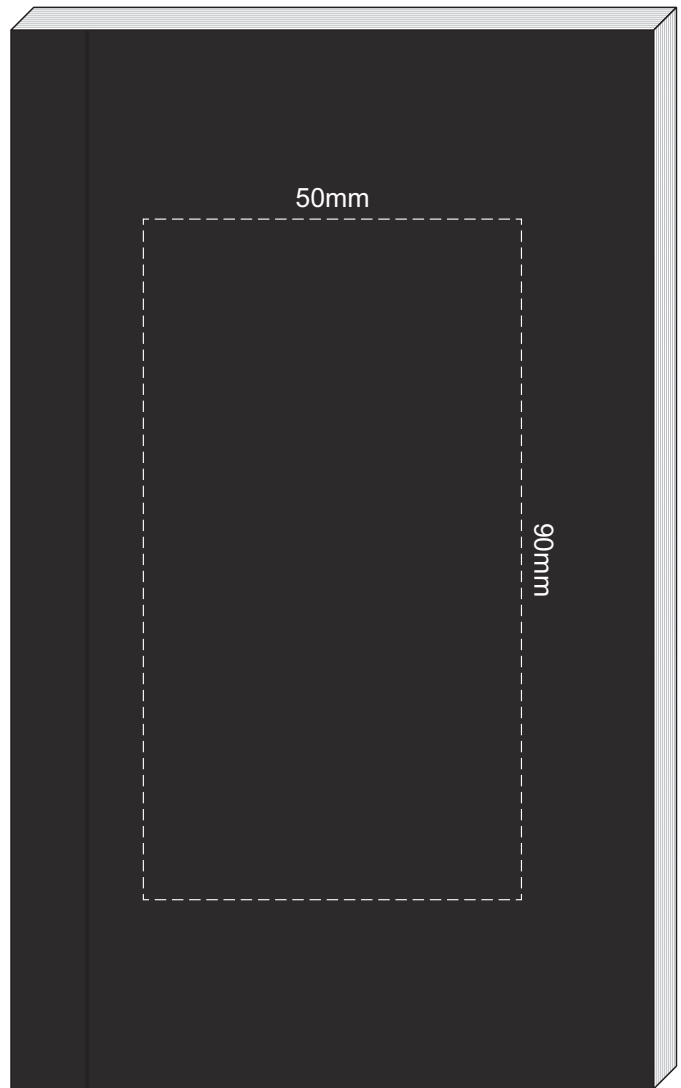

100% of Actual Size  
Pad Print

100% of Actual Size  
Screen Print (one colour)

100% of Actual Size  
Digital Packaging Print  
(Front and Back Available Print)

Digital Print is only available for natural option  
Artwork will be printed directly onto the product via CMYK printing (no white),  
colours will not be vibrant due to white ink not being available for this process.