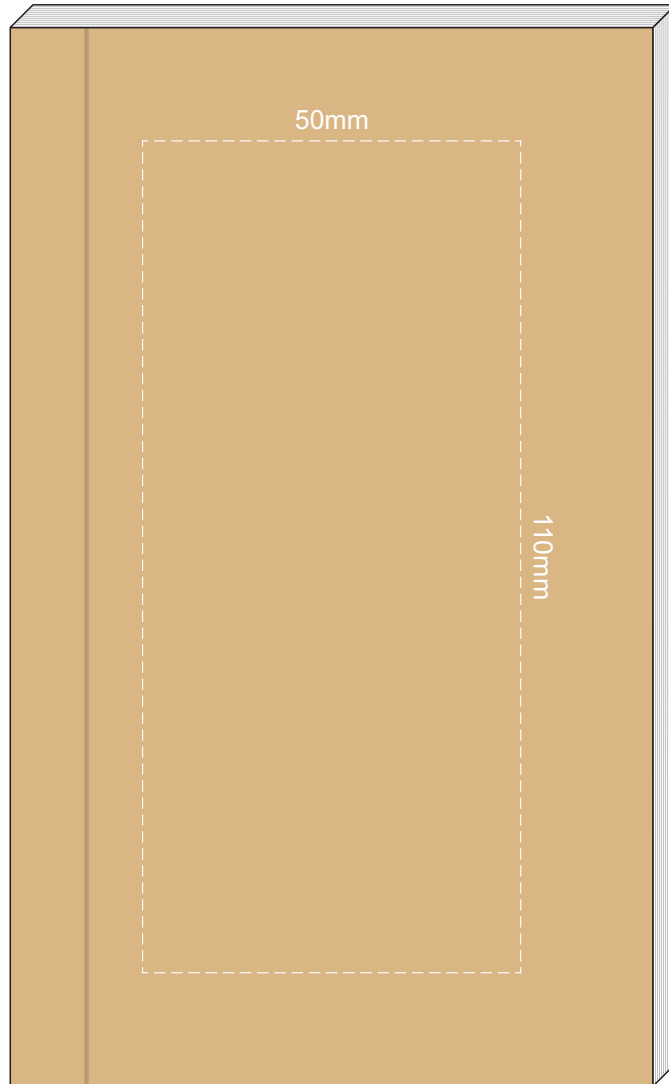

100% of Actual Size  
Pad Print

100% of Actual Size  
Screen Print (one colour)

100% of Actual Size  
Digital Packaging Print  
(Front and Back Available Print)

Digital Print is only available for natural option  
Artwork will be printed directly onto the product via CMYK printing (no white),  
colours will not be vibrant due to white ink not being available for this process.