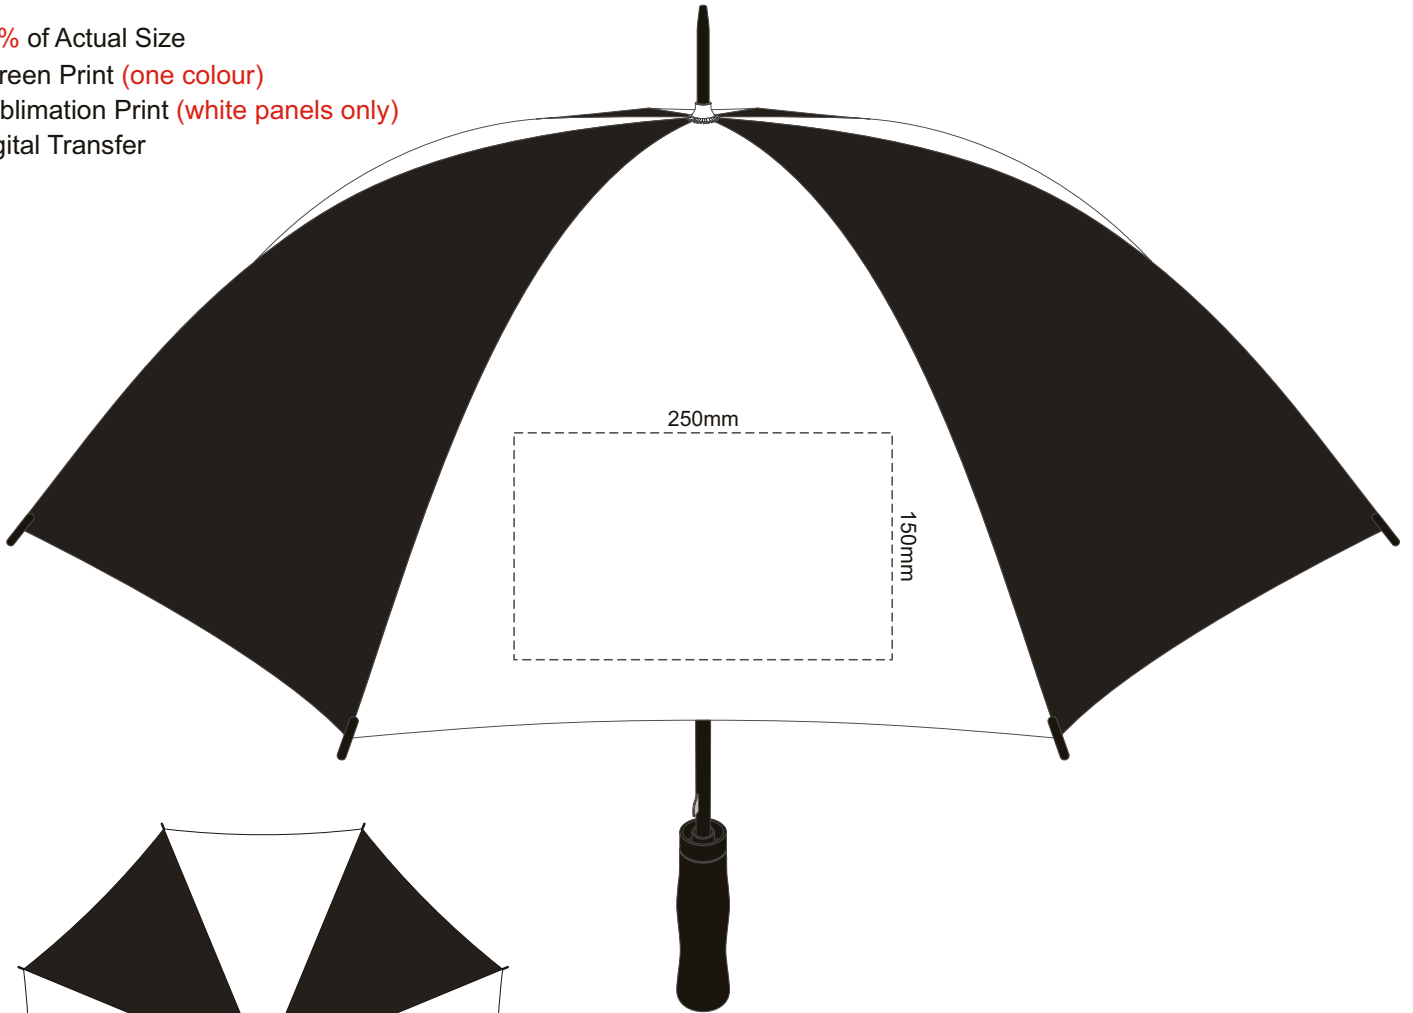

20% of Actual Size

Screen Print (one colour)

Sublimation Print (white panels only)

Digital Transfer

Top view at 5%
to indicate which
panel/s to be decorated.