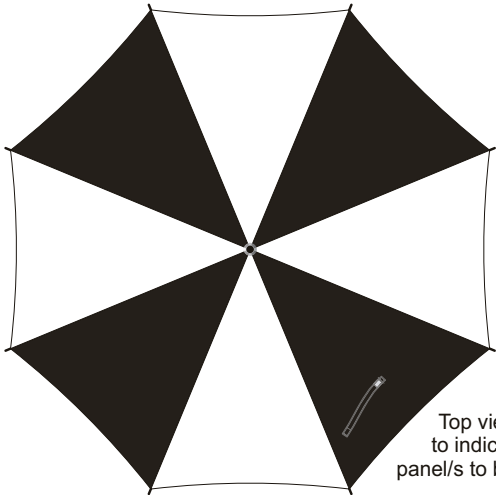

20% of Actual Size

Screen Print (one colour)

Sublimation Print (white panels only)

Digital Transfer

Top view at 5%
to indicate which
panel/s to be decorated.