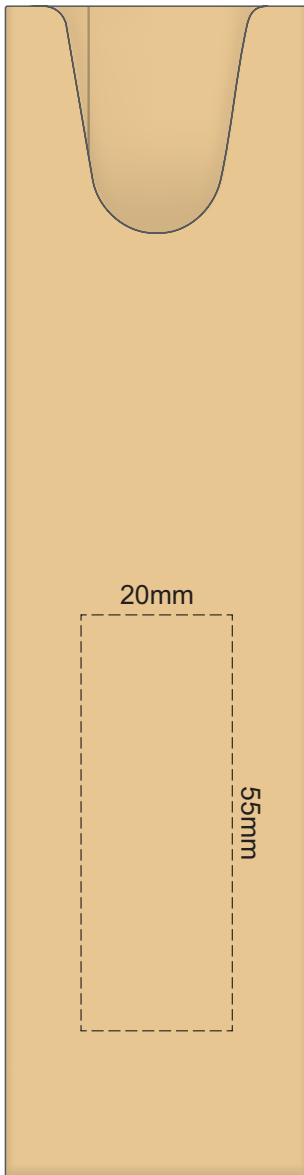

100% of Actual Size
Pad Print

POSITION D

POSITION E

100% of Actual Size
Direct Digital

POSITION D

POSITION E

100% of Actual Size
Pad Print (one side only)

100% of Actual Size
Digital Packaging Print
(one side only)

Digital Print is only available for natural option
Artwork will be printed directly onto the product via CMYK printing (no white),
colours will not be vibrant due to white ink not being available for this process.