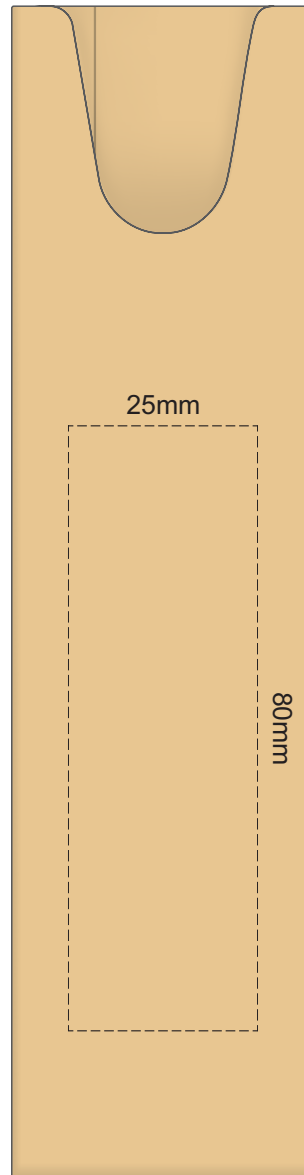

100% of Actual Size
Pad Print

POSITION D

POSITION E

100% of Actual Size
Direct Digital

POSITION D

POSITION E

100% of Actual Size
Pad Print (one side only)

100% of Actual Size
Digital Packaging Print
(one side only)

Digital Print is only available for natural option
Artwork will be printed directly onto the product via CMYK printing (no white),
colours will not be vibrant due to white ink not being available for this process.