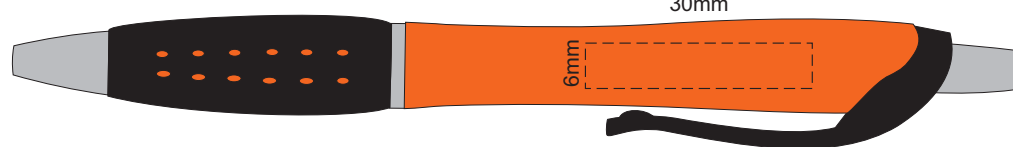

100% of Actual Size
Pad Print

POSITION D

POSITION E

100% of Actual Size
Direct Digital

POSITION D

POSITION E

100% of Actual Size
Pad Print (one side only)

100% of Actual Size
Digital Packaging Print
(one side only)

Digital Print is only available for natural option
Artwork will be printed directly onto the product via CMYK printing (no white),
colours will not be vibrant due to white ink not being available for this process.